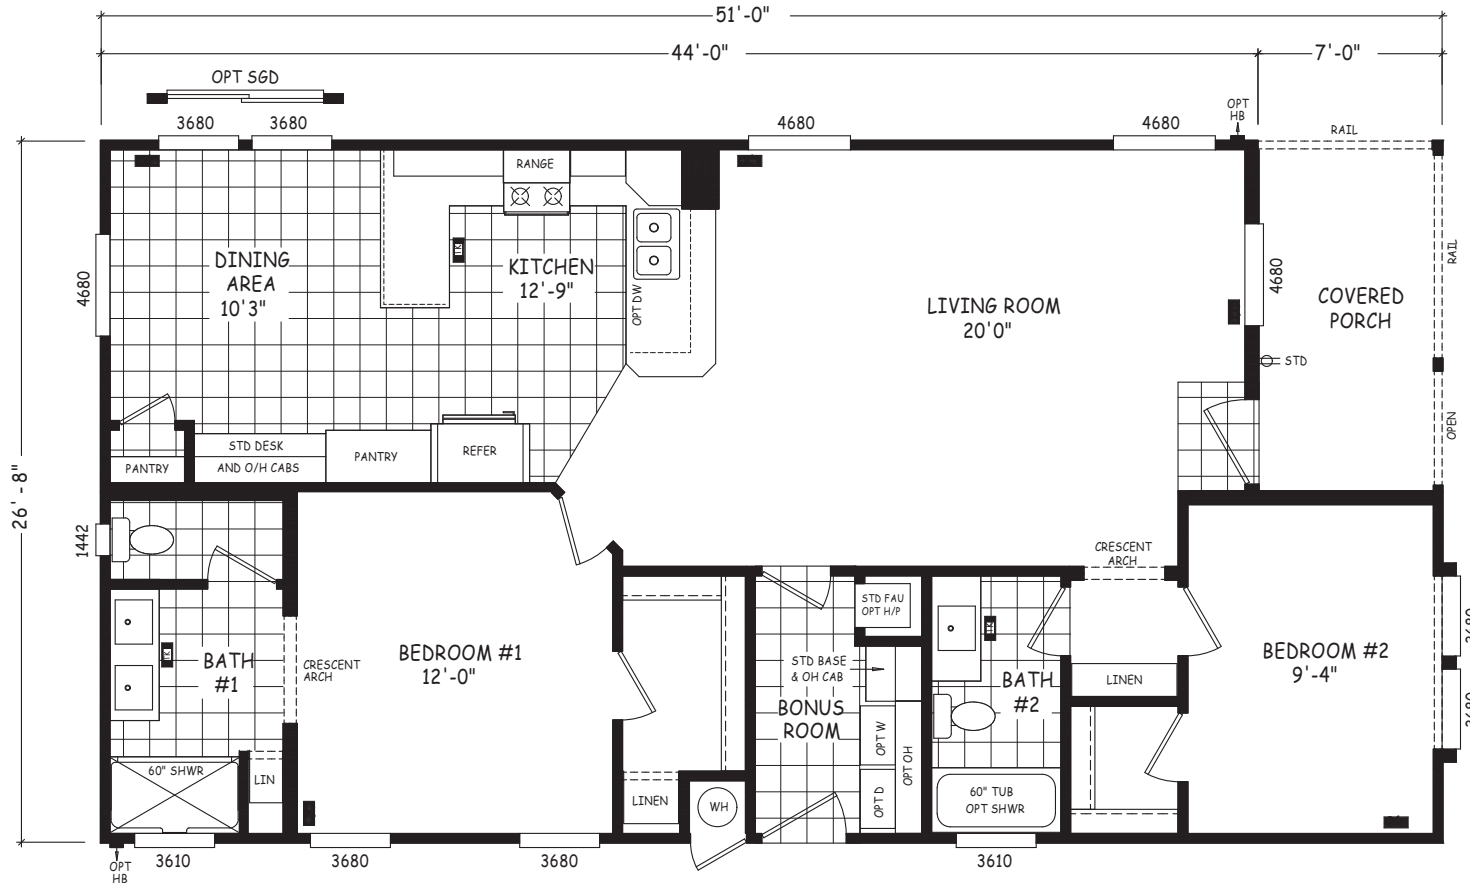

Rulon

Pinnacle Series

1,360 SQ. FT. (Approximate) 2 Bedroom, 2 Bath

Last Updated: 8-22-22

FACTORY EXPO OUTLET CENTER
 5757 S. Palo Verde Rd., #202
 Tucson, AZ 85706

FactoryBuiltHomesDirect.com | 1-800-965-2781