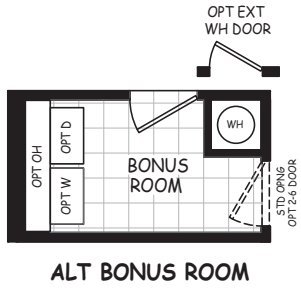

# Ridgeville

Landmark Series **Cavo** HOMES

3 Bedroom, 2 Bath  
Approx. 1180 Sq. Ft.

Last Updated: 8-25-20

I authorize Factory Expo Outlet Center to build my house, per this plan.

X \_\_\_\_\_  
Customer Signature/Date