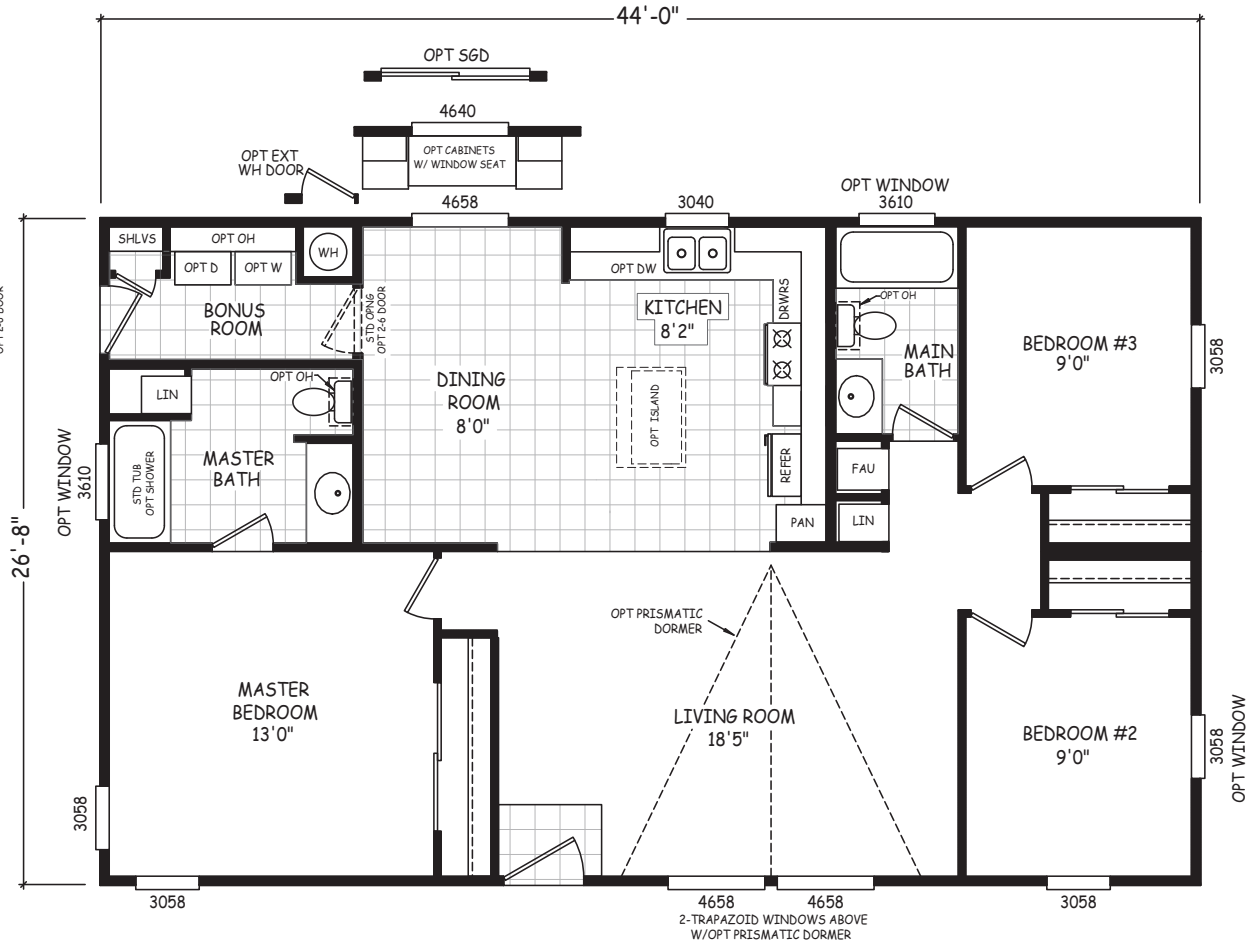

# Ridgeville

Landmark Series **Cavo** HOMES

3 Bedroom, 2 Bath  
Approx. 1180 Sq. Ft.

Last Updated: 8-25-20

I authorize Factory Expo Outlet Center to build my house, per this plan.

X \_\_\_\_\_  
Customer Signature/Date