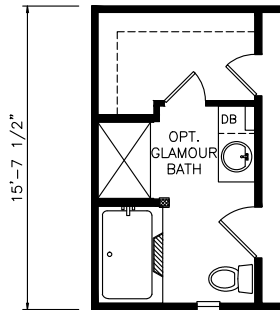

Rembert

Classic Series - Single Section

1,193 SQ. FT. (Approximate) 3 Bedrooms, 2 Baths

Last Updated: 6-9-21

FACTORY EXPO OUTLET CENTER
 5757 S. Palo Verde Rd., #202
 Tucson, AZ 85706

FactoryBuiltHomesDirect.com | 1-800-965-2781