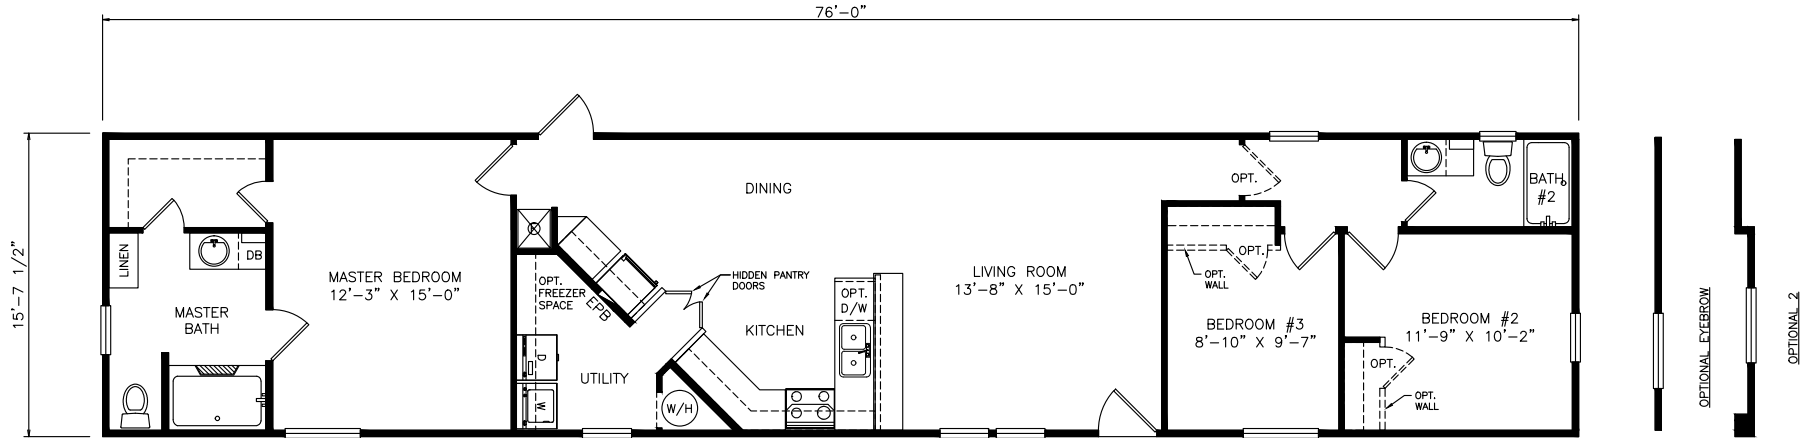

Rembert

Classic Series - Single Section

1,193 SQ. FT. (Approximate) 3 Bedrooms, 2 Baths

Last Updated: 6-9-21

FACTORY EXPO OUTLET CENTER
 5757 S. Palo Verde Rd., #202
 Tucson, AZ 85706

FactoryBuiltHomesDirect.com | 1-800-965-2781