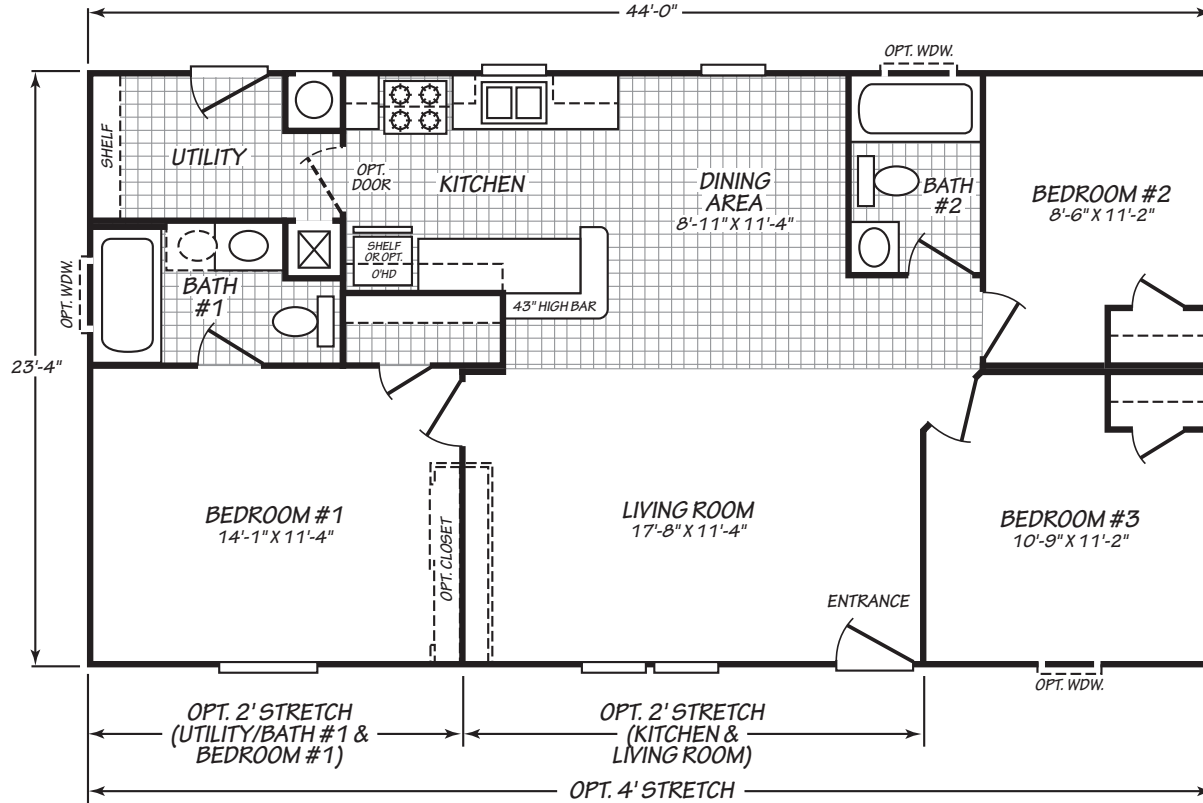

Presidio

Canyon Lake Series

1026 SQ. FT. (Approximate) 3 Bedroom, 2 Bath

Last Updated: 10-11-24

FACTORY EXPO OUTLET CENTER

5757 S. Palo Verde Rd., #202
Tucson, AZ 85706

FactoryBuiltHomesDirect.com | 1-800-965-2781