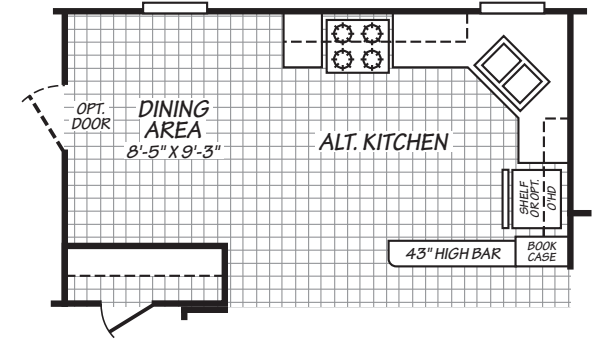

Presidio

Canyon Lake Series

1026 SQ. FT. (Approximate) 3 Bedroom, 2 Bath

Last Updated: 10-11-24

FACTORY EXPO OUTLET CENTER

5757 S. Palo Verde Rd., #202
Tucson, AZ 85706

FactoryBuiltHomesDirect.com | 1-800-965-2781