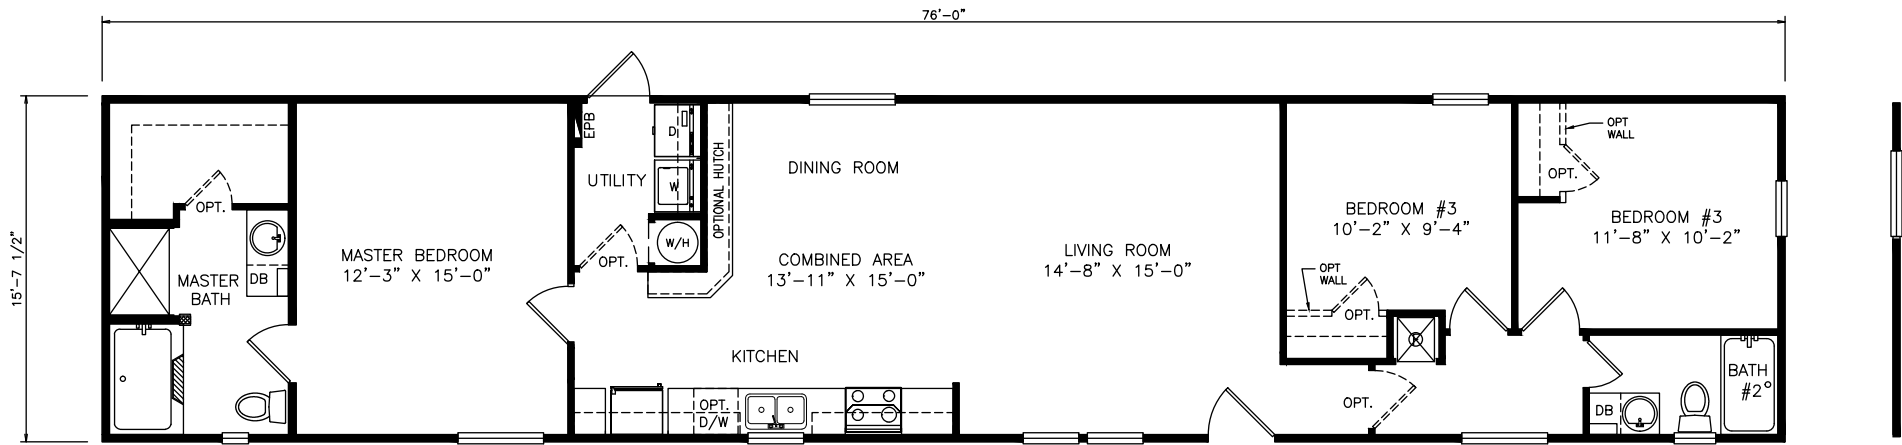

Pompeon

Classic Series - Single Section

1,193 SQ. FT. (Approximate) 3 Bedrooms, 2 Baths

Last Updated: 6-9-21

FACTORY EXPO OUTLET CENTER

5757 S. Palo Verde Rd., #202
Tucson, AZ 85706

FactoryBuiltHomesDirect.com | 1-800-965-2781