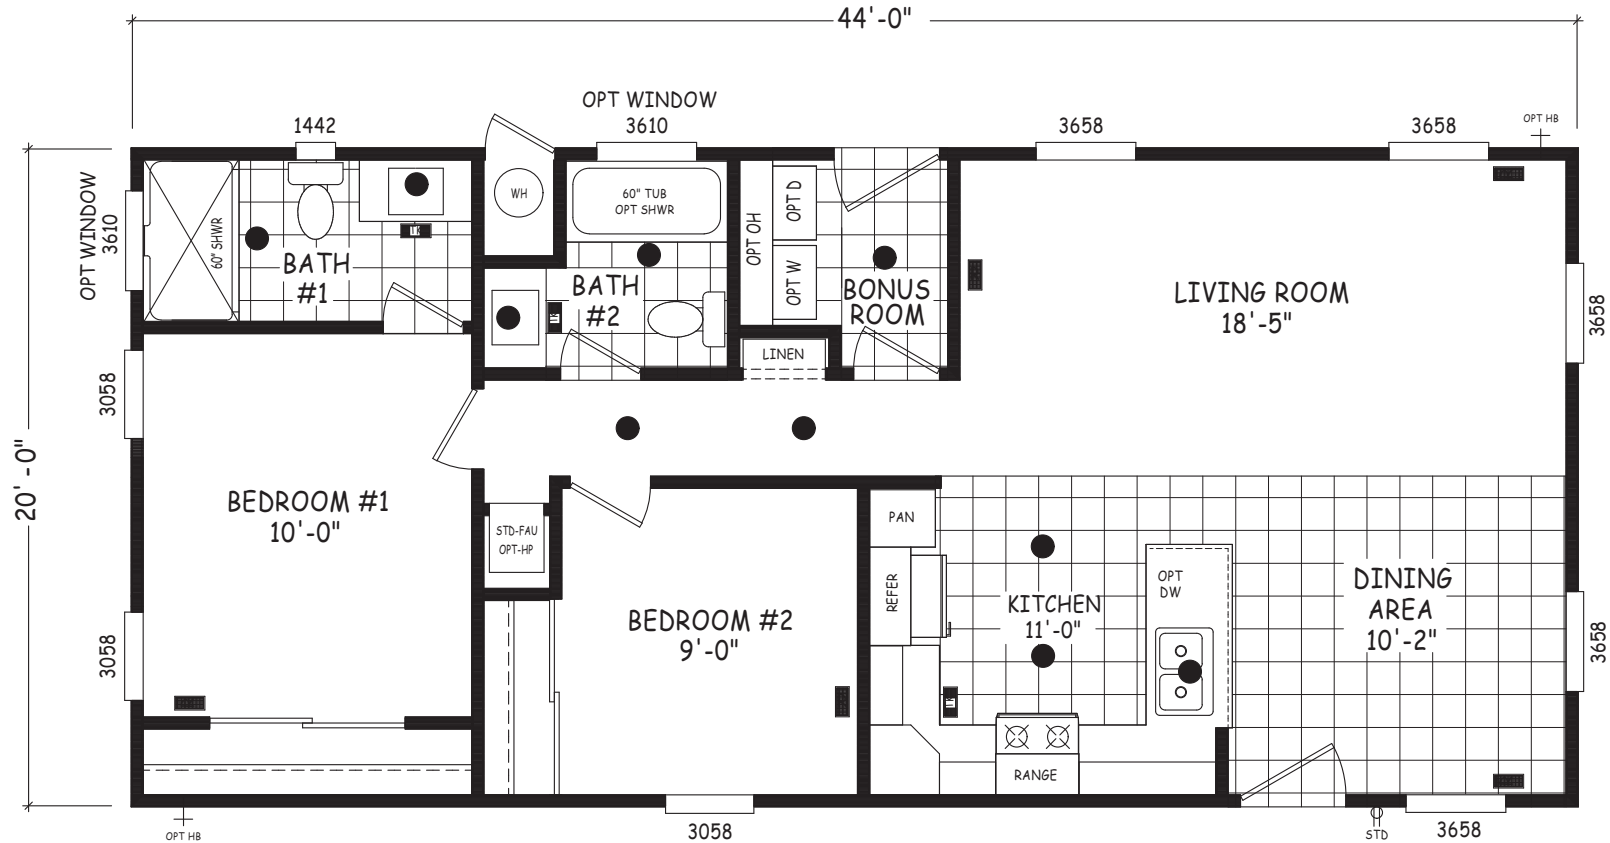

Nielson

Edge Series

880 SQ. FT. (Approximate) 2 Bedroom, 2 Bath

Factory Expo
"Factory Direct Pricing" **OUTLET CENTER**

Last Updated: 5-21-24

FACTORY EXPO OUTLET CENTER

5757 S. Palo Verde Rd., #202
Tucson, AZ 85706