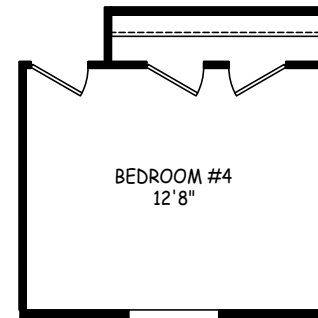

Lockhart

Landmark Series

3 Bedroom, 2 Bath Approx. 1707 Sq. Ft.

Last Updated: 8-25-20

4658
OPT BEDROOM #4
(REPLACES DEN)

I authorize Factory Expo Outlet Center to build my house, per this plan.

X _____
Customer Signature/Date