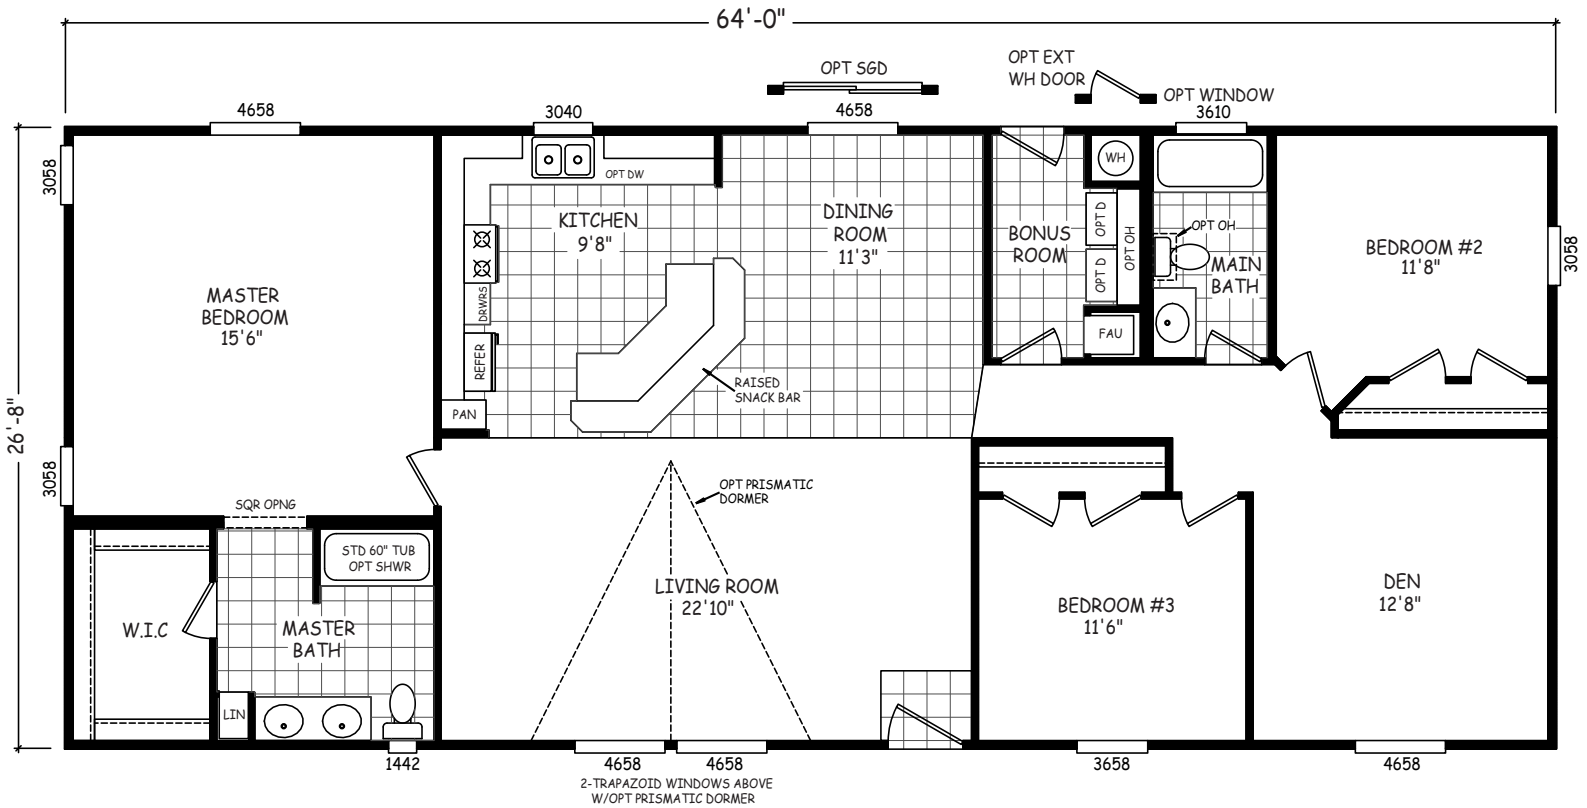

Lockhart

Landmark Series

3 Bedroom, 2 Bath Approx. 1707 Sq. Ft.

Last Updated: 8-25-20

4658
OPT BEDROOM #4
(REPLACES DEN)

I authorize Factory Expo Outlet Center to build my house, per this plan.

X _____
Customer Signature/Date