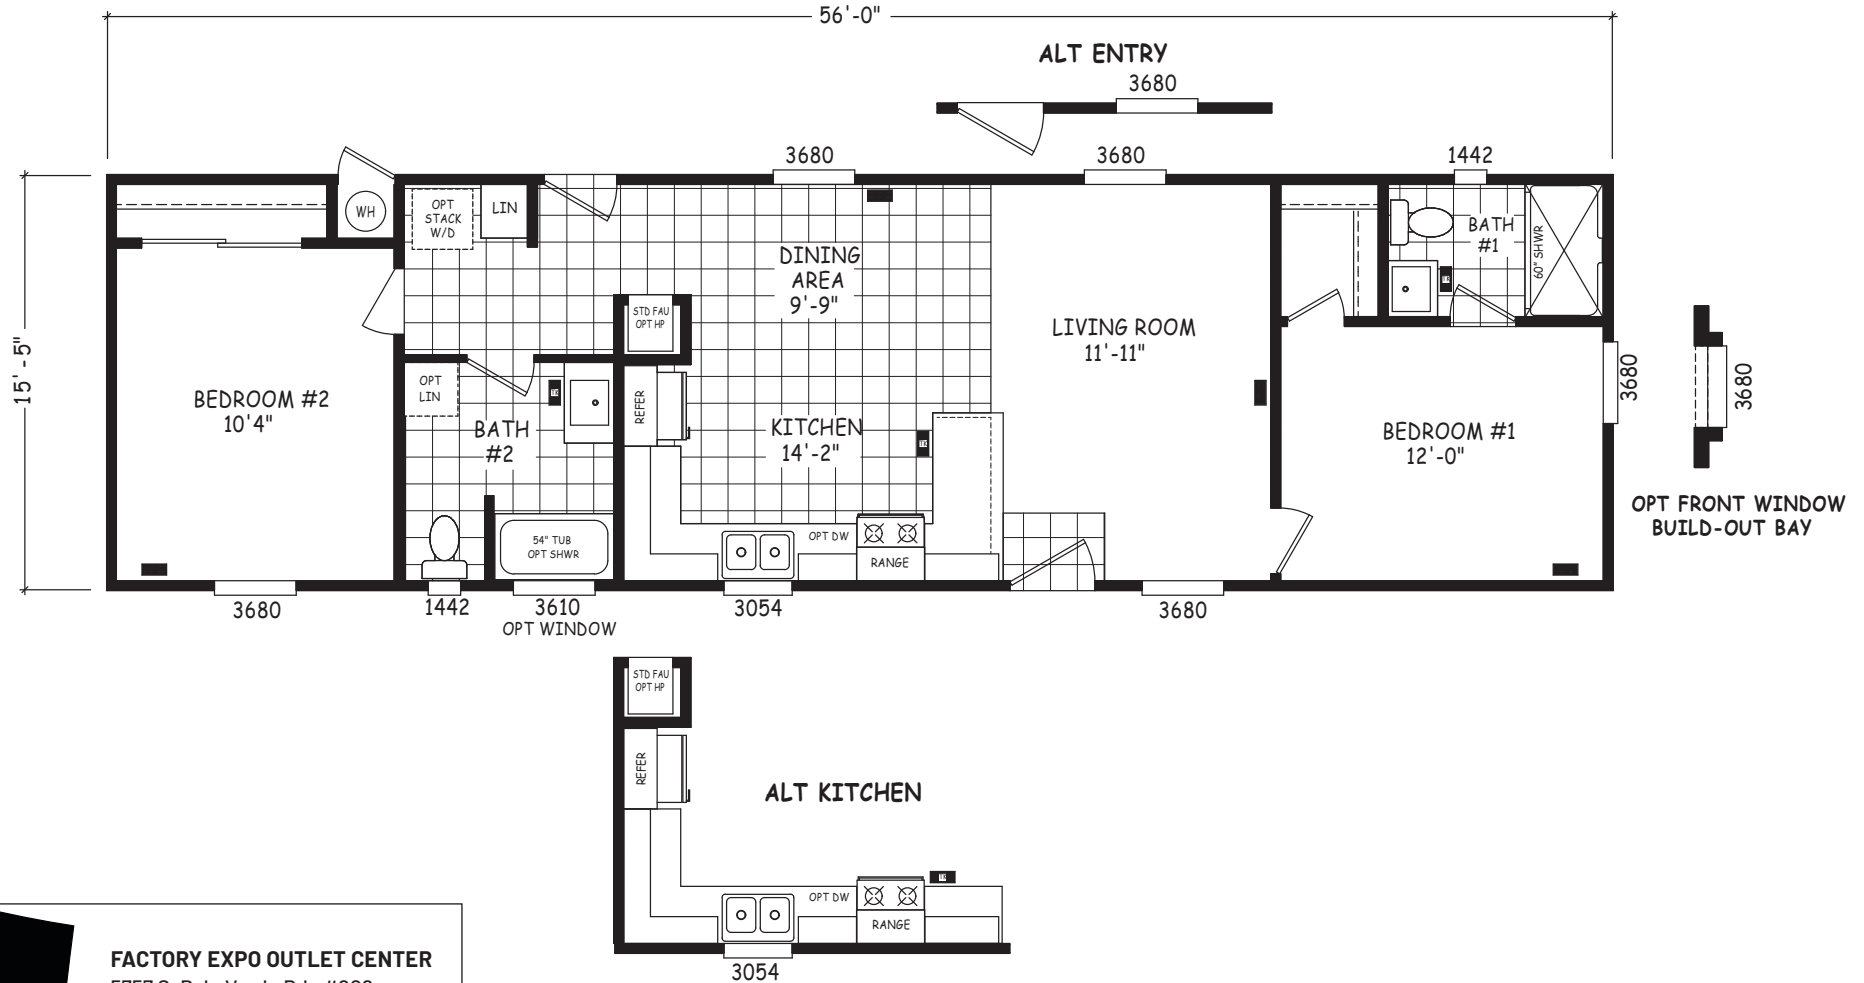

Lilac

Encore Single Wide Series

864 SQ. FT. (Approximate) 2 Bedroom, 2 Bath

Last Updated: 12-12-22

FACTORY EXPO OUTLET CENTER
 5757 S. Palo Verde Rd., #202
 Tucson, AZ 85706

FactoryBuiltHomesDirect.com | 1-800-965-2781