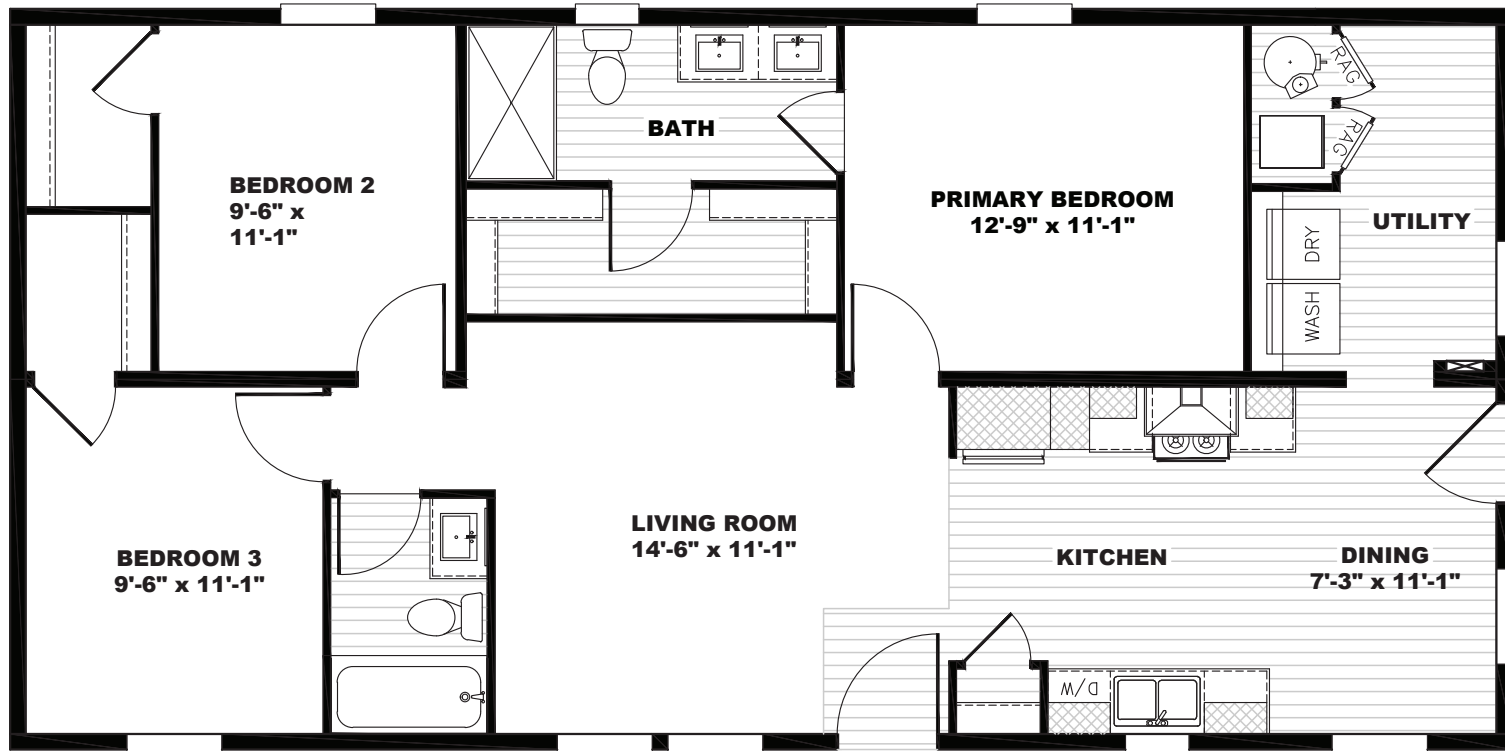

Levan

Tempo Series - Multi Section

1,135 SQ. FT. (Approximate) 3 Bedroom, 2 Bath

Last Updated: 5-22-23

24' x 48'

FACTORY EXPO OUTLET CENTER

5757 S. Palo Verde Rd., #202
Tucson, AZ 85706

FactoryBuiltHomesDirect.com | 1-800-965-2781