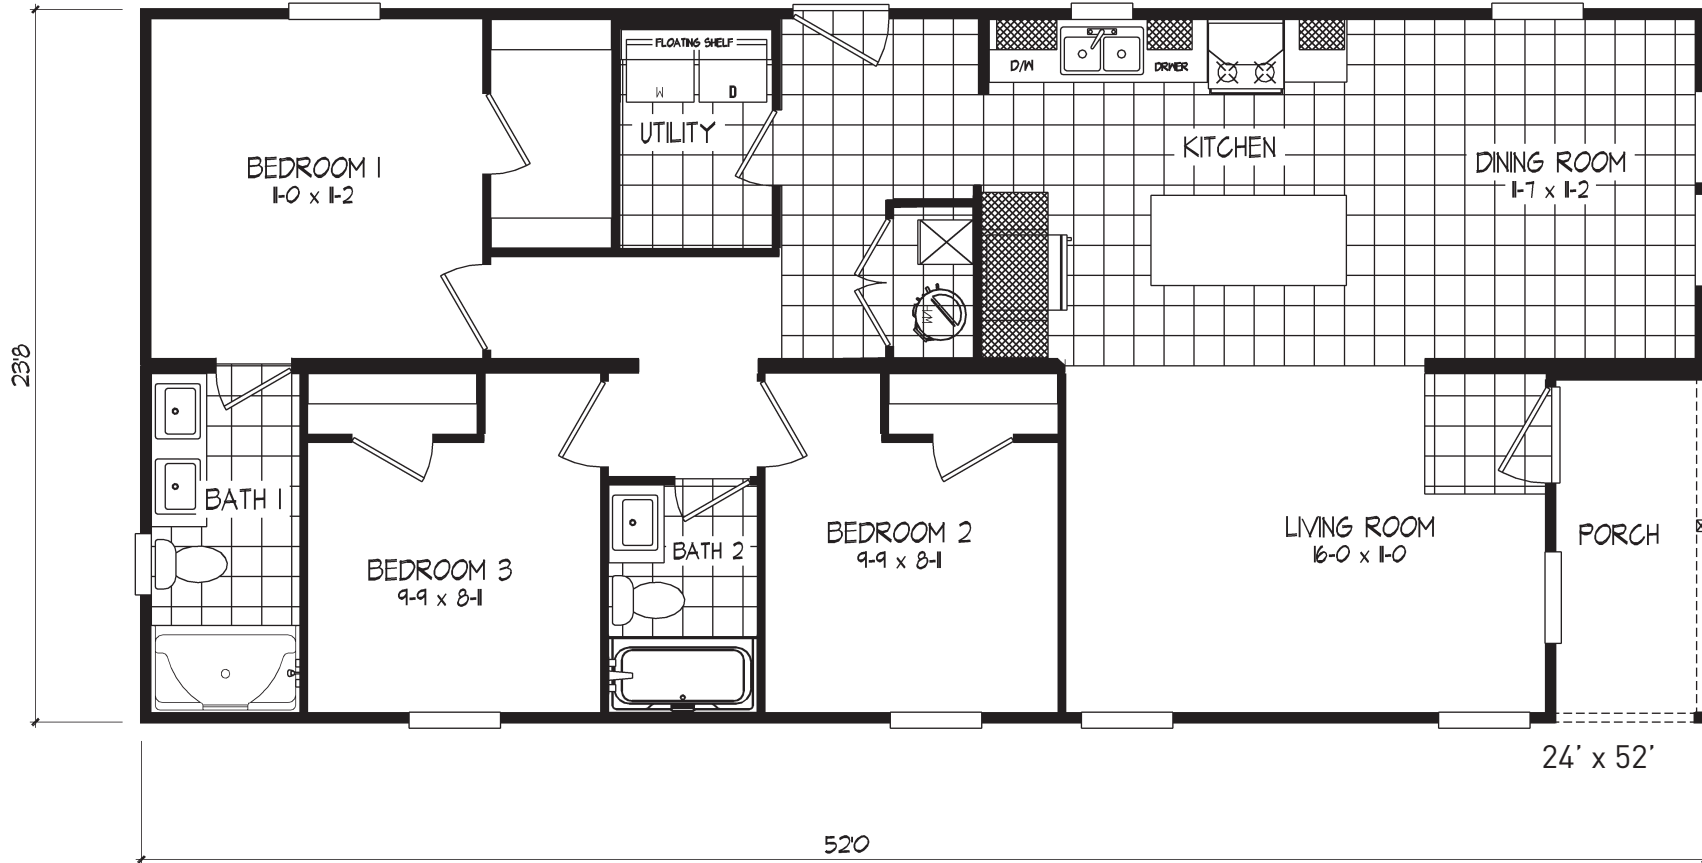

Leeds

Tempo Porch Series - Multi Section

1,231 SQ. FT. (Approximate) 3 Bedroom, 2 Bath

Last Updated: 6-13-24

FACTORY EXPO OUTLET CENTER

5757 S. Palo Verde Rd., #202
Tucson, AZ 85706

FactoryBuiltHomesDirect.com | 1-800-965-2781