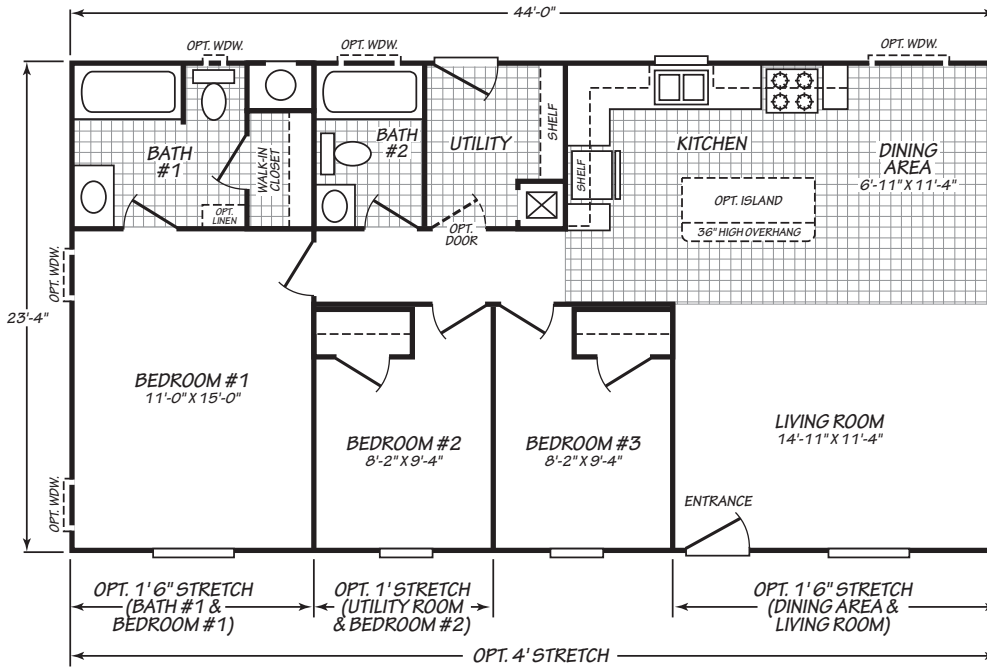

Kino

Canyon Lake Series

1,026 SQ. FT. (Approximate) 3 Bedroom, 2 Bath

Last Updated: 10-11-24

FACTORY EXPO OUTLET CENTER
5757 S. Palo Verde Rd., #202
Tucson, AZ 85706

FactoryBuiltHomesDirect.com | 1-800-965-2781