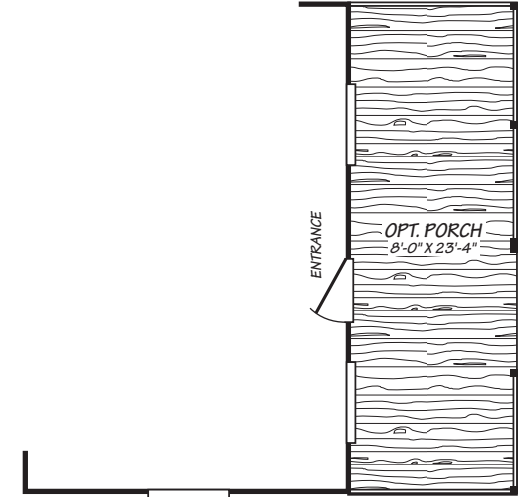

Kino

Canyon Lake Series

1,026 SQ. FT. (Approximate) 3 Bedroom, 2 Bath

Last Updated: 10-11-24

FACTORY EXPO OUTLET CENTER
5757 S. Palo Verde Rd., #202
Tucson, AZ 85706

FactoryBuiltHomesDirect.com | 1-800-965-2781