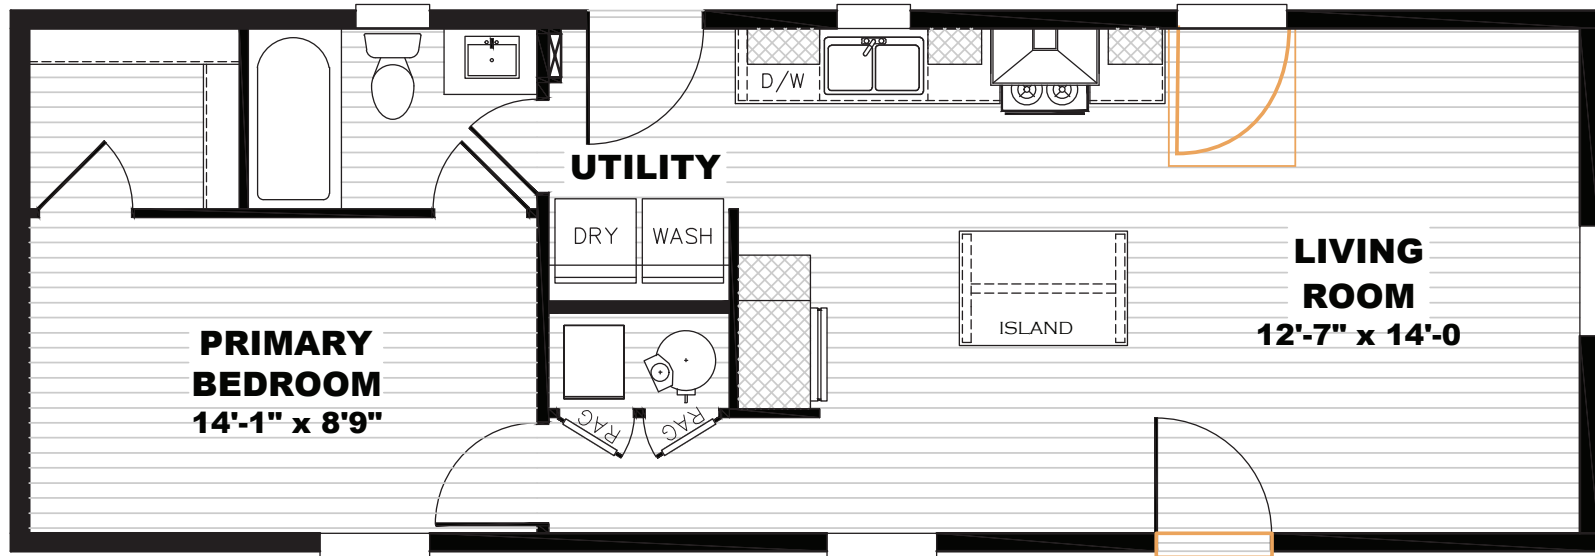

Ivins

Tempo Series - Single Section

660 SQ. FT. (Approximate) 1 Bedroom, 1 Bath

Last Updated: 10-2-24

 Alternate Door Location Available

Note: This home includes a walk-in shower.
(Tub/Shower as shown is not available)