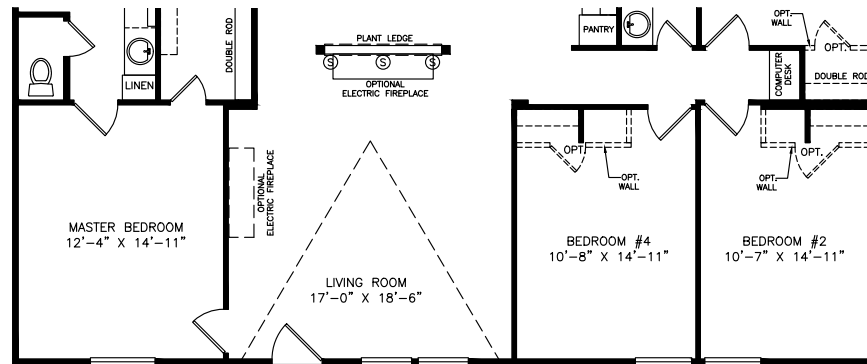

Iris

Heritage Series - Multi Section

1,622 SQ. FT. (Approximate) 3 Bedrooms, 2 Baths

Last Updated: 6-23-21

FACTORY EXPO OUTLET CENTER
5757 S. Palo Verde Rd., #202
Tucson, AZ 85706

FactoryBuiltHomesDirect.com | 1-800-965-2781