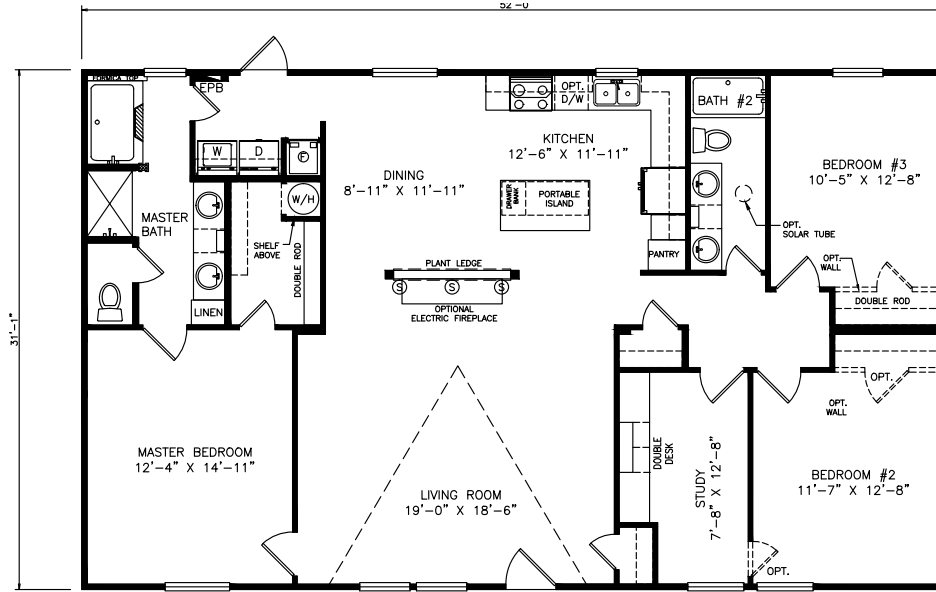

Iris

Heritage Series - Multi Section

1,622 SQ. FT. (Approximate) 3 Bedrooms, 2 Baths

Last Updated: 6-23-21

FACTORY EXPO OUTLET CENTER
5757 S. Palo Verde Rd., #202
Tucson, AZ 85706

FactoryBuiltHomesDirect.com | 1-800-965-2781