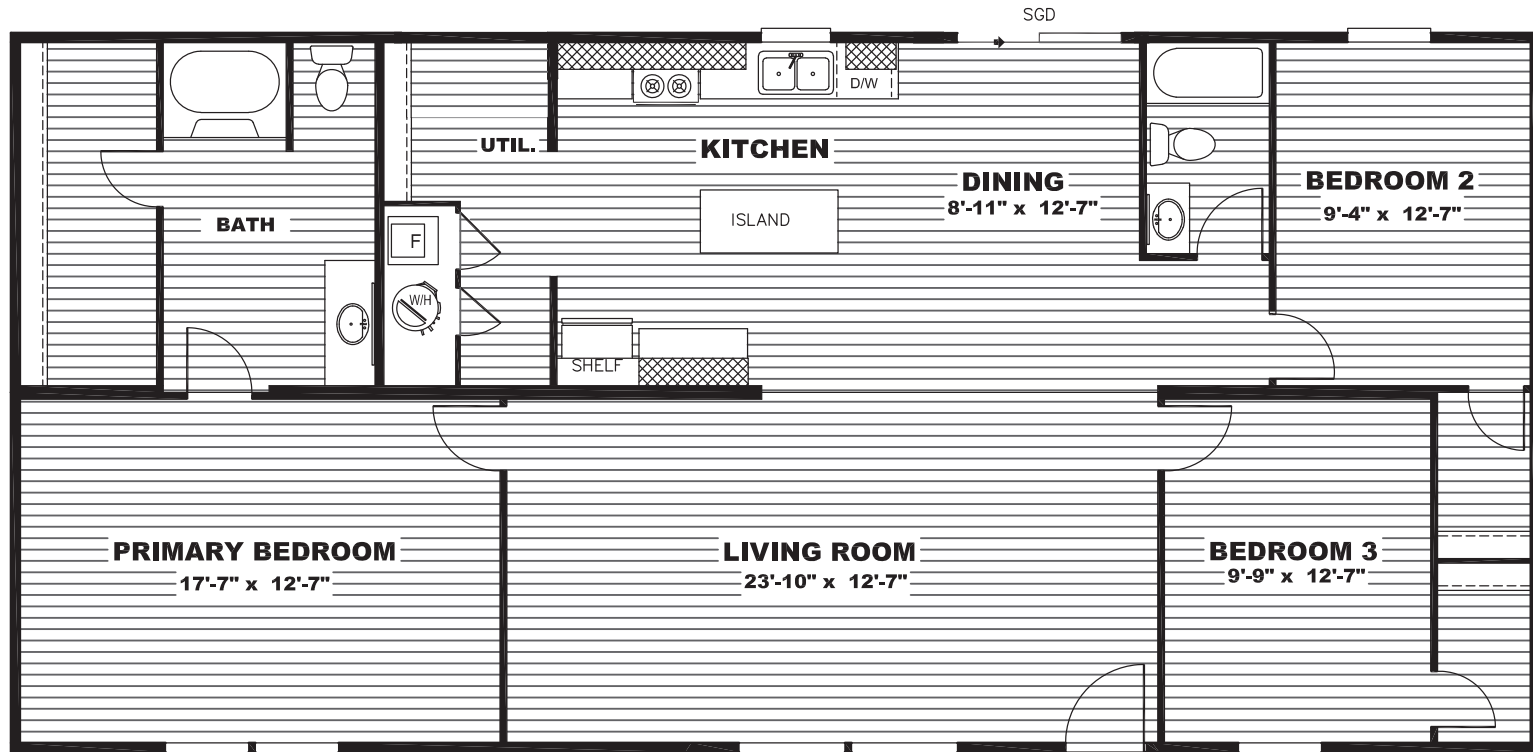

Hazen

TRU Homes Series - Multi Section

1,475 SQ. FT. (Approximate) 3 Bedroom, 2 Bath

Last Updated: 1-10-24

28' x 56'

FACTORY EXPO OUTLET CENTER
5757 S. Palo Verde Rd., #202
Tucson, AZ 85706

FactoryBuiltHomesDirect.com | 1-800-965-2781