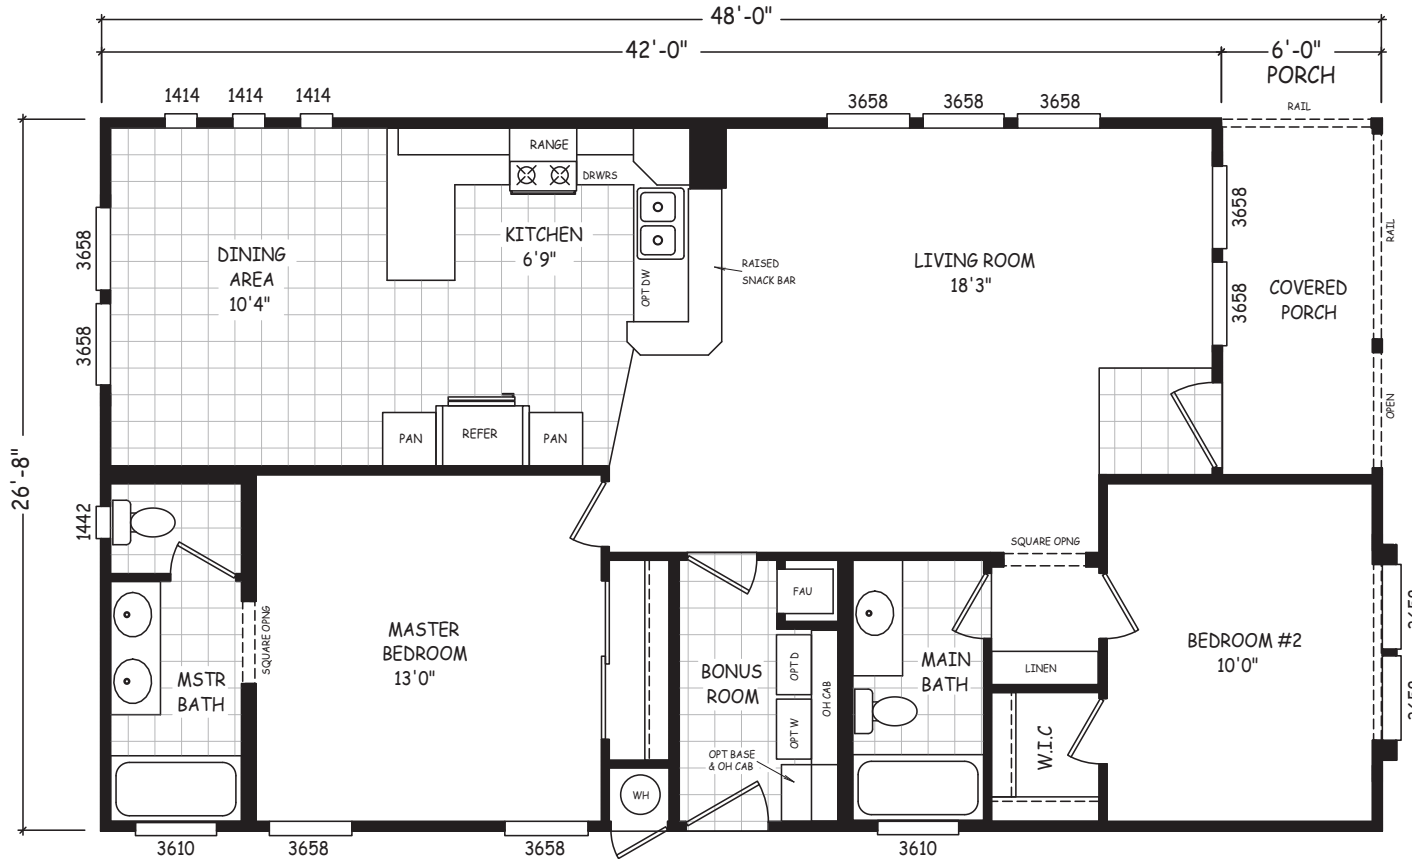

Hasler

Sedona Ridge Classic Series

1,280 SQ. FT. (Approximate) 2 Bedroom, 2 Bath

Last Updated: 2-2-23

FACTORY EXPO OUTLET CENTER
 5757 S. Palo Verde Rd., #202
 Tucson, AZ 85706

FactoryBuiltHomesDirect.com | 1-800-965-2781