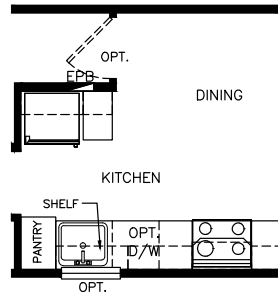

Gulley

Select Series - Single Section

795 SQ. FT. (Approximate) 3 Bedrooms, 2 Baths

Last Updated: 6-18-21

OPTIONAL

OPT. DISHWASHER CONFIGURATION

OPT. MASTER BATH SHOWER CONFIGURATION

FACTORY EXPO OUTLET CENTER
5757 S. Palo Verde Rd., #202
Tucson, AZ 85706