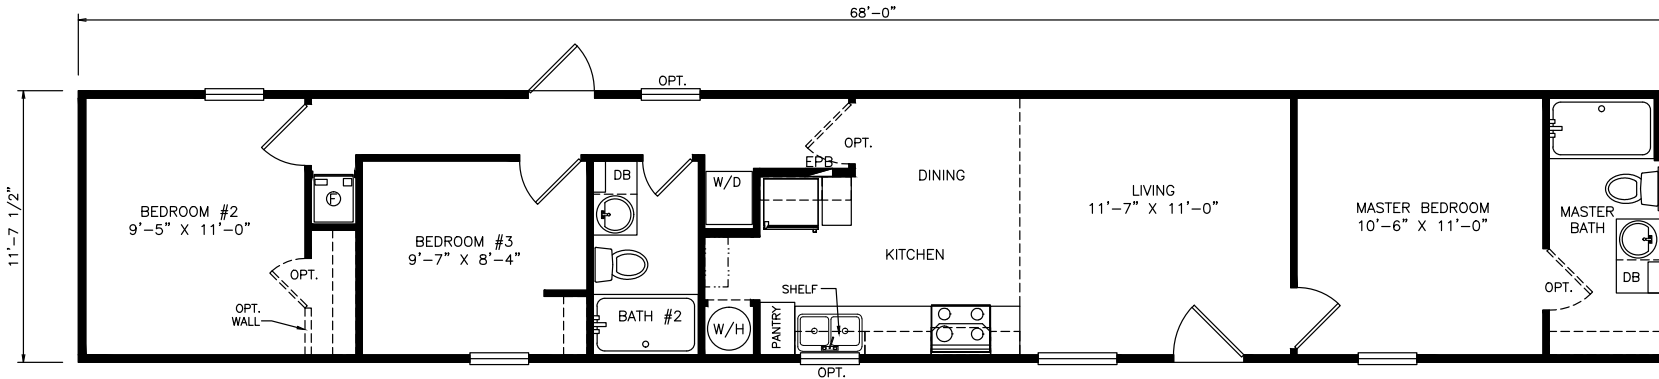

Gulley

Select Series - Single Section

795 SQ. FT. (Approximate) 3 Bedrooms, 2 Baths

Last Updated: 6-18-21

OPTIONAL

OPT. DISHWASHER CONFIGURATION

OPT. MASTER BATH SHOWER CONFIGURATION

FACTORY EXPO OUTLET CENTER
5757 S. Palo Verde Rd., #202
Tucson, AZ 85706