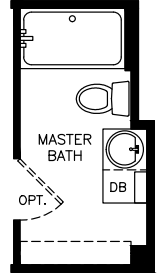

Gulley

Select Series - Single Section

795 SQ. FT. (Approximate) 3 Bedrooms, 2 Baths

Last Updated: 6-18-21

OPTIONAL

OPT. DISHWASHER CONFIGURATION

OPT. MASTER BATH SHOWER CONFIGURATION

FACTORY EXPO OUTLET CENTER
5757 S. Palo Verde Rd., #202
Tucson, AZ 85706