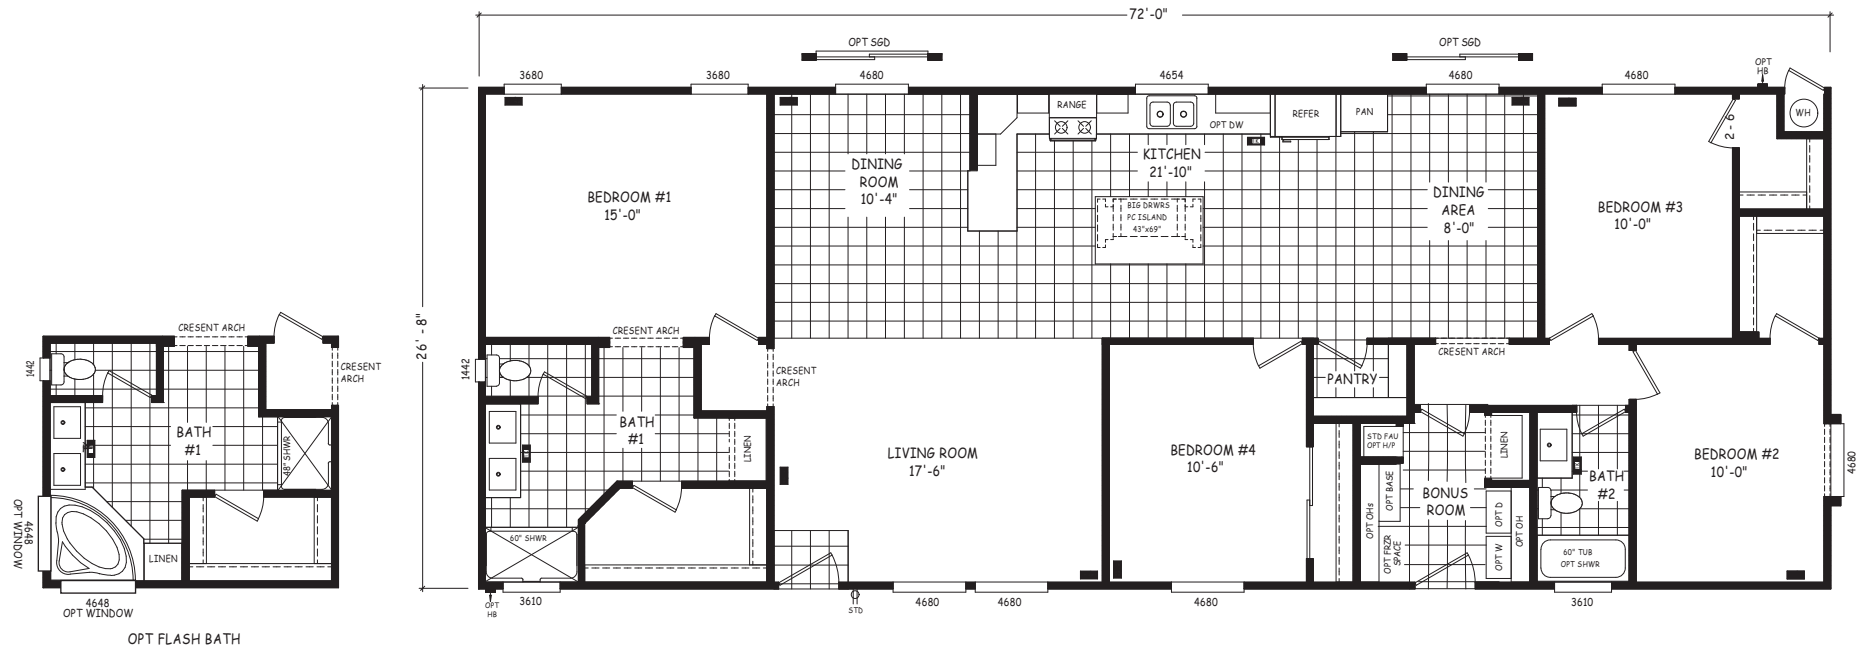

# Fordham

Pinnacle Series

1,920 SQ. FT. (Approximate) 4 Bedroom, 2 Bath

Last Updated: 8-22-22