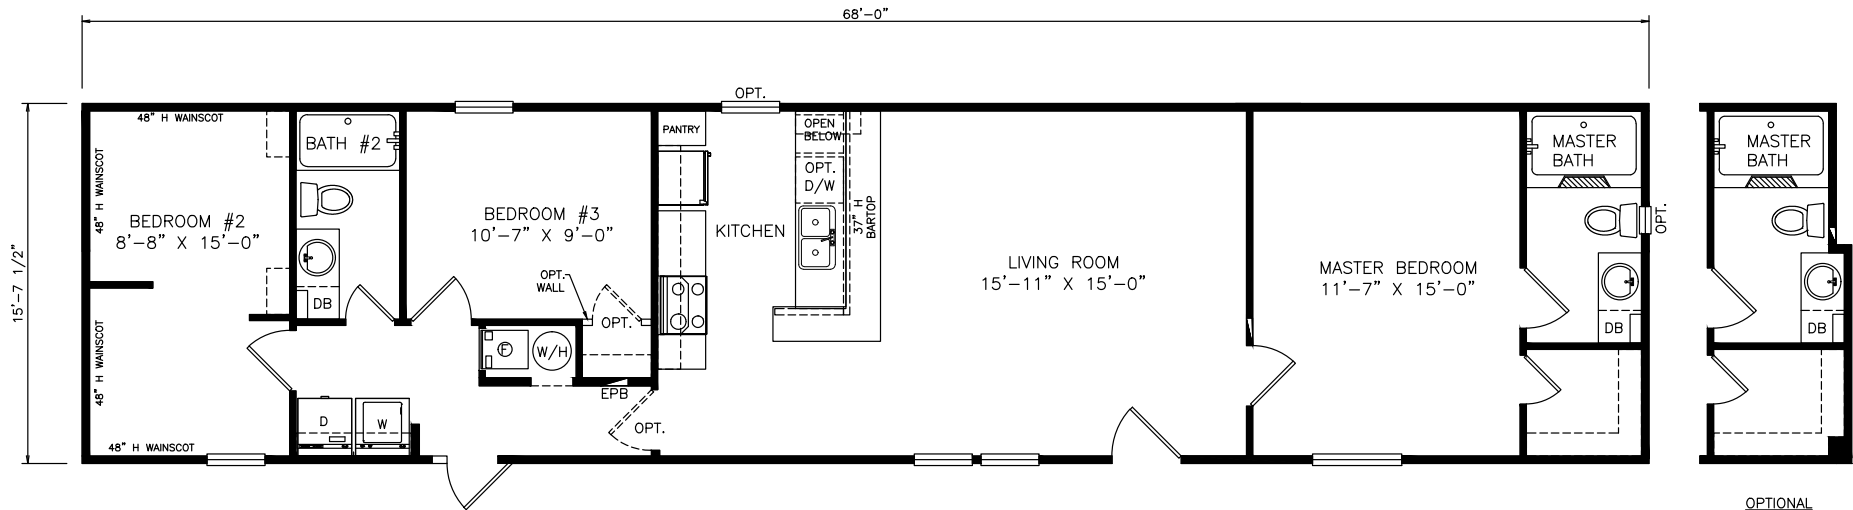

Flint

Select Series - Single Section

1,068 SQ. FT. (Approximate) 3 Bedrooms, 2 Baths

Last Updated: 6-18-21

FACTORY EXPO OUTLET CENTER

5757 S. Palo Verde Rd., #202
Tucson, AZ 85706

FactoryBuiltHomesDirect.com | 1-800-965-2781