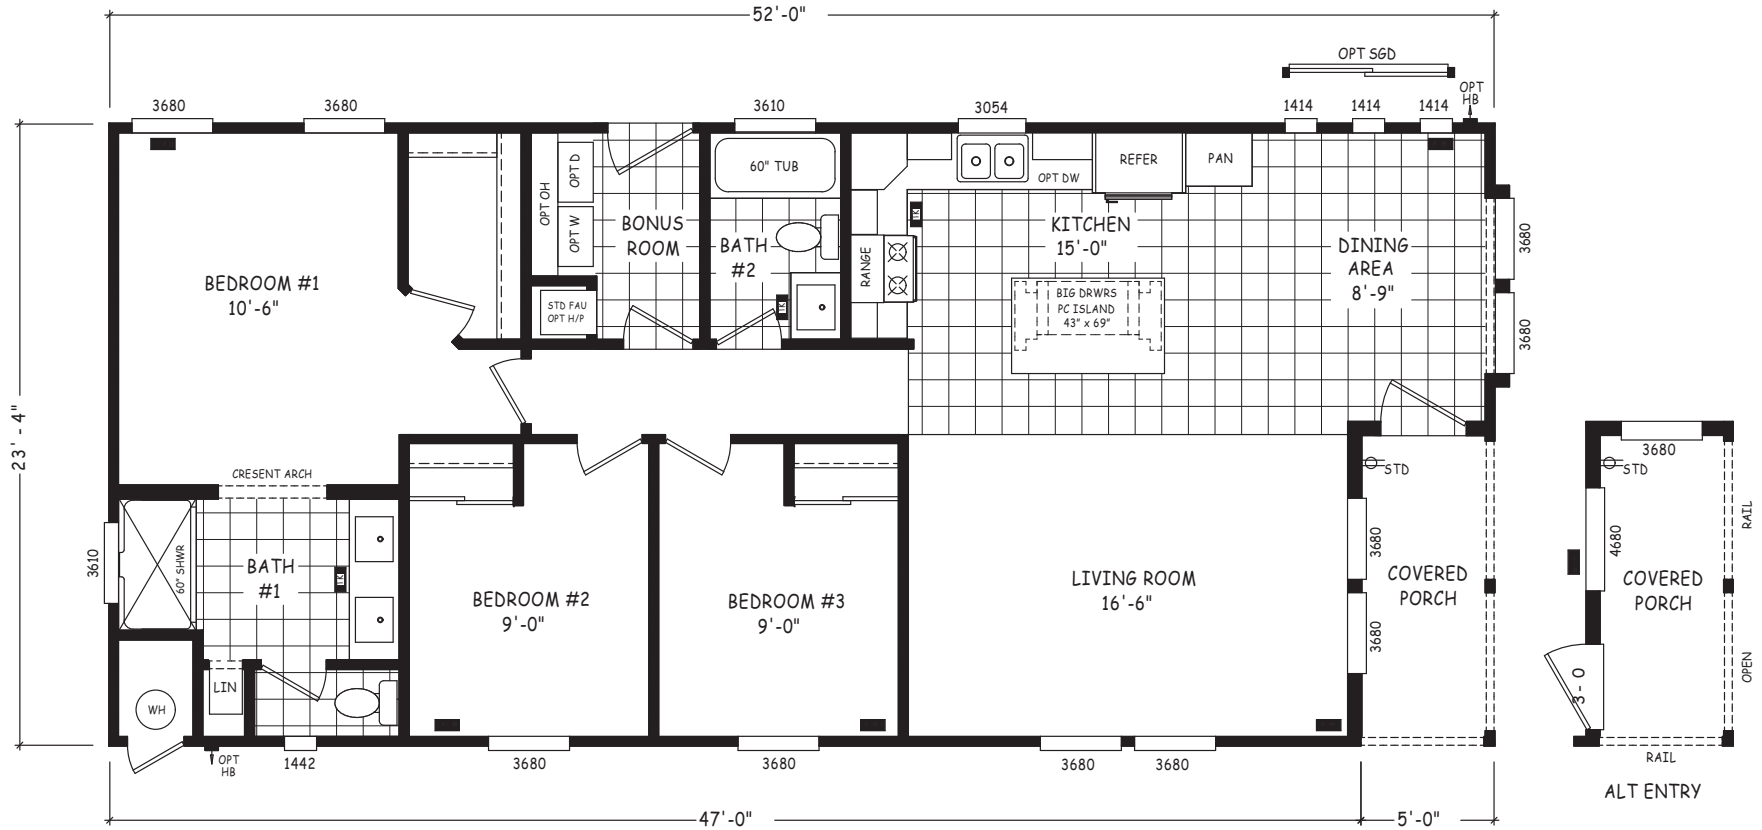

# Fernwood

Pinnacle Series

1,213 SQ. FT. (Approximate) 3 Bedroom, 2 Bath

Last Updated: 8-22-22