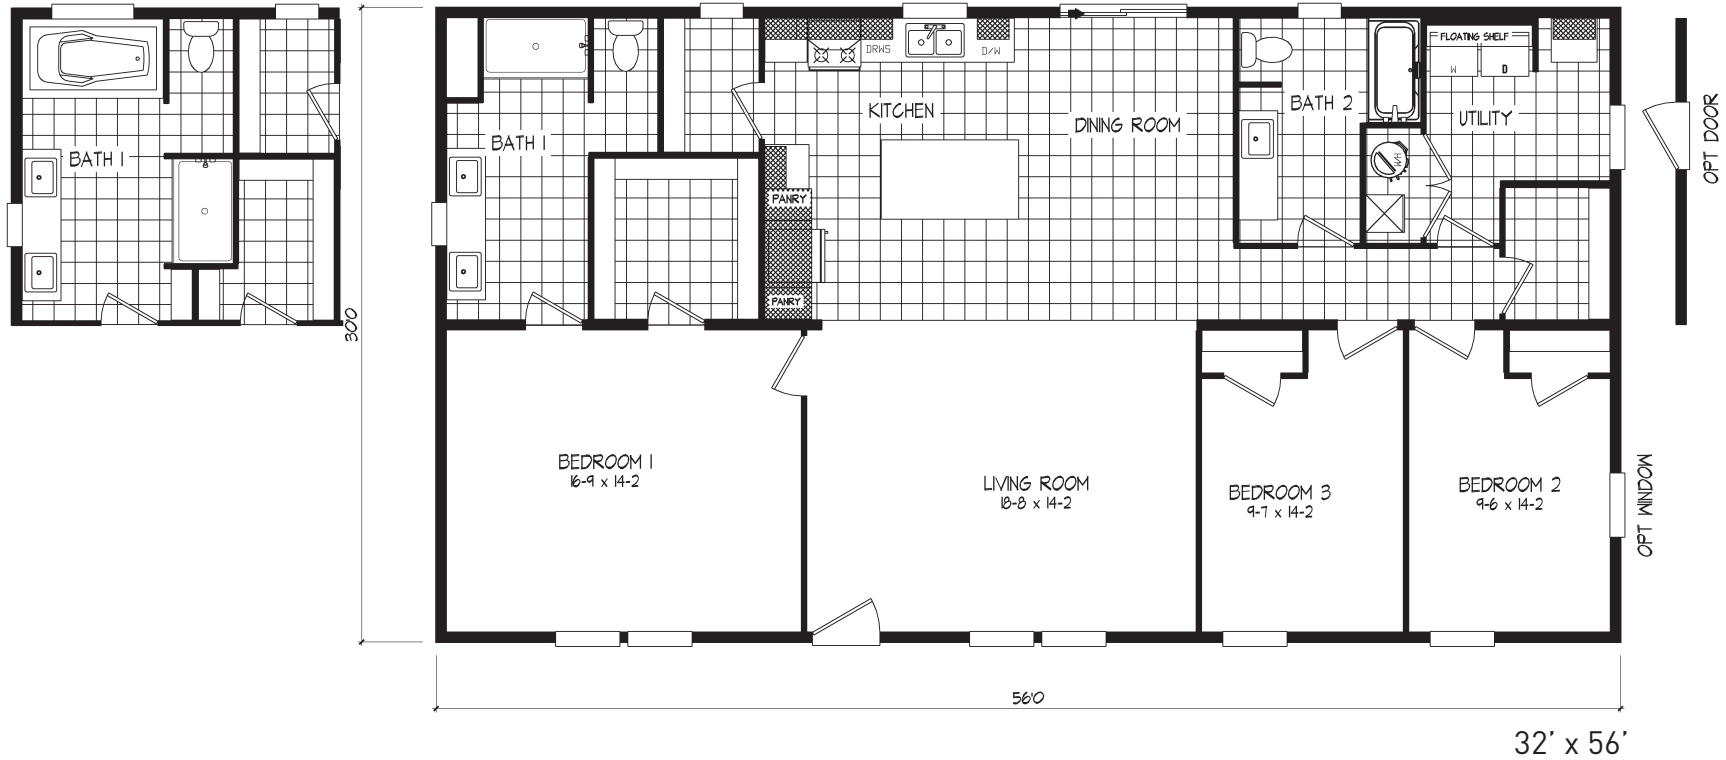

Dunton

The Harmony Series

1,680 SQ. FT. (Approximate) 3 Bedroom, 2 Bath

Last Updated: 4-26-24

FACTORY EXPO OUTLET CENTER
 5757 S. Palo Verde Rd., #202
 Tucson, AZ 85706

FactoryBuiltHomesDirect.com | 1-800-965-2781