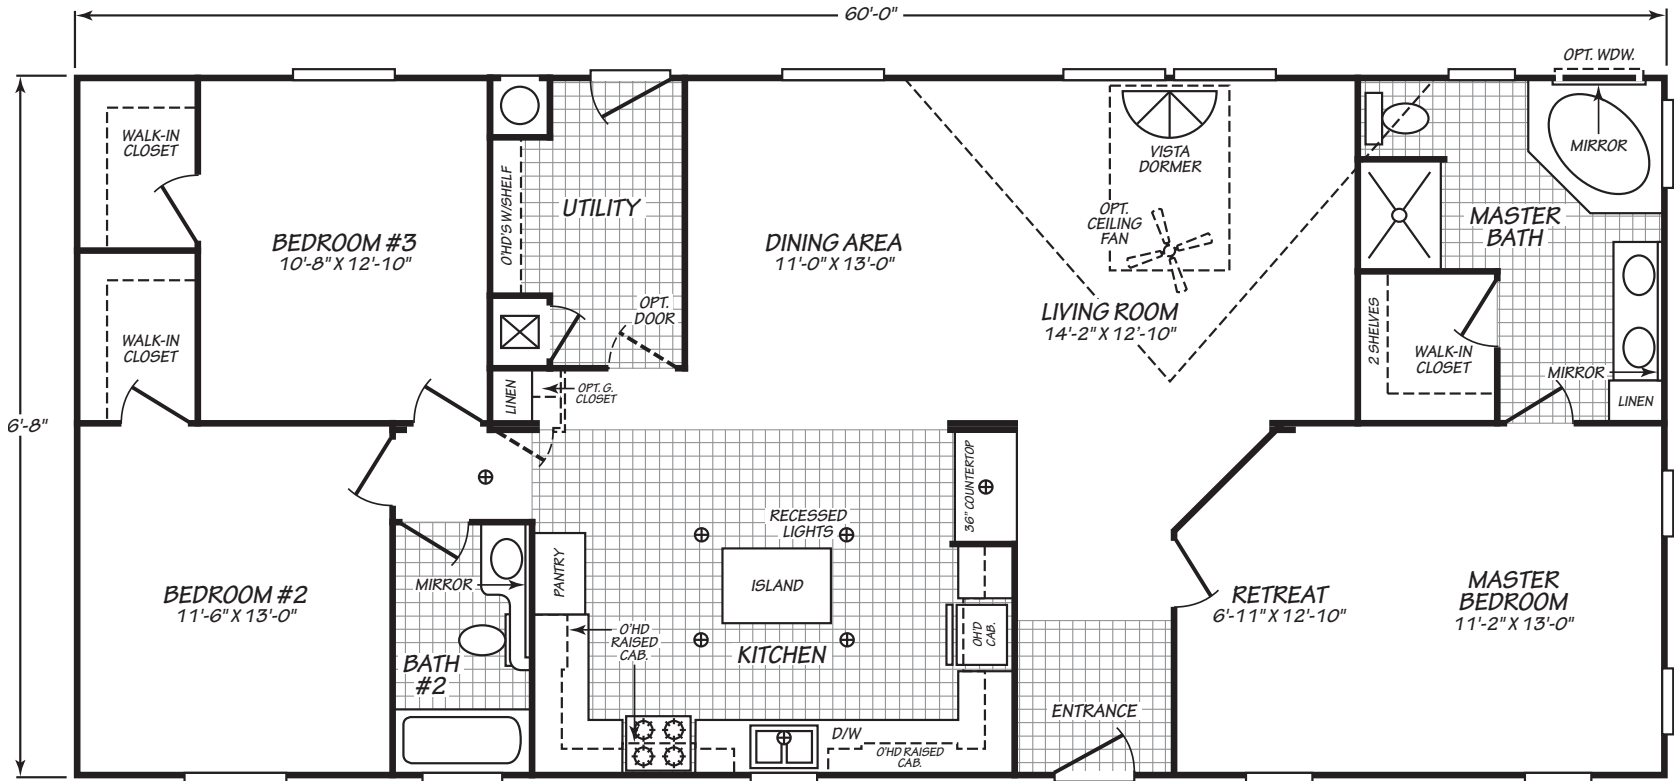

Donnell
Vogue II Series

3 Bedroom, 2 Bath
Approx. 1,599 Sq. Ft.

Last Updated: 8-12-19

Factory Expo
"Factory Direct Value" OUTLET CENTER

5757 S. Palo Verde Rd., Suite 202
Tucson, AZ 85706-7735

I authorize Factory Expo Outlet Center to build my house, per this plan.