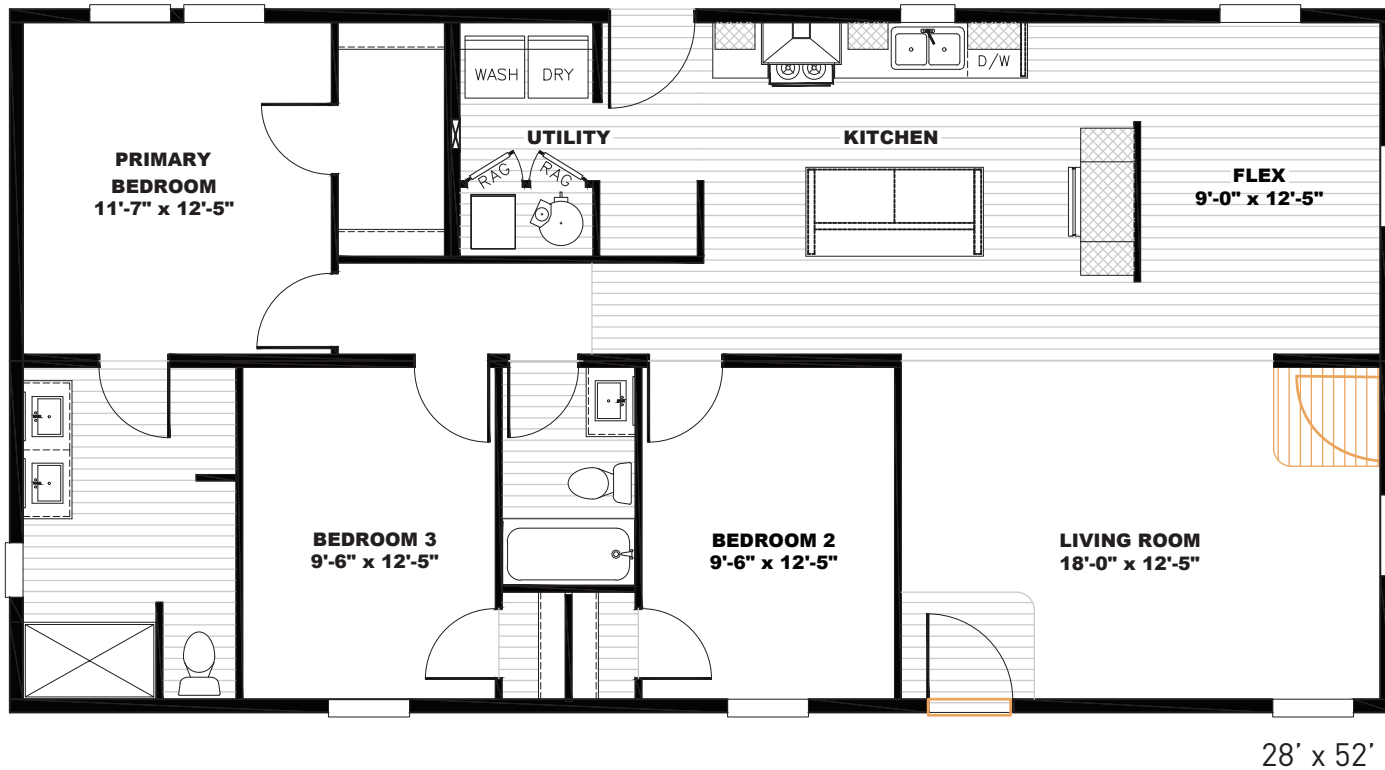

Crosby

Tempo Series - Multi Section

1,369 SQ. FT. (Approximate) 3 Bedroom, 2 Bath

Last Updated: 5-22-23

 Alternate Door Location Available

FACTORY EXPO OUTLET CENTER

5757 S. Palo Verde Rd., #202
Tucson, AZ 85706