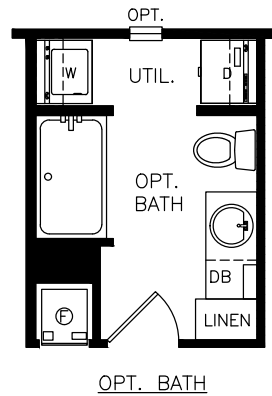

Cromer

Classic Series - Single Section

880 SQ. FT. (Approximate) 1 Bedroom, 1 Bath

Last Updated: 6-9-21

FACTORY EXPO OUTLET CENTER
5757 S. Palo Verde Rd., #202
Tucson, AZ 85706

FactoryBuiltHomesDirect.com | 1-800-965-2781