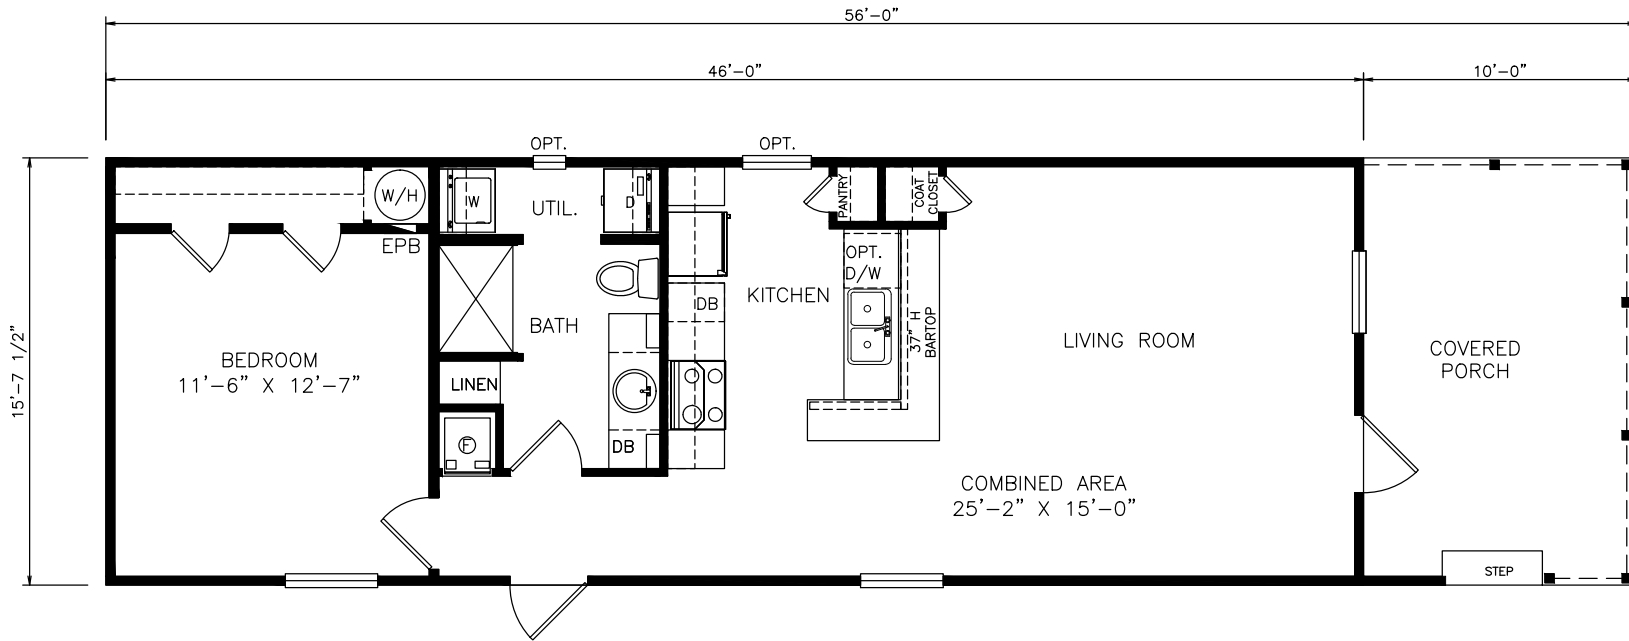

Cromer

Classic Series - Single Section

880 SQ. FT. (Approximate) 1 Bedroom, 1 Bath

Last Updated: 6-9-21

FACTORY EXPO OUTLET CENTER
5757 S. Palo Verde Rd., #202
Tucson, AZ 85706

FactoryBuiltHomesDirect.com | 1-800-965-2781