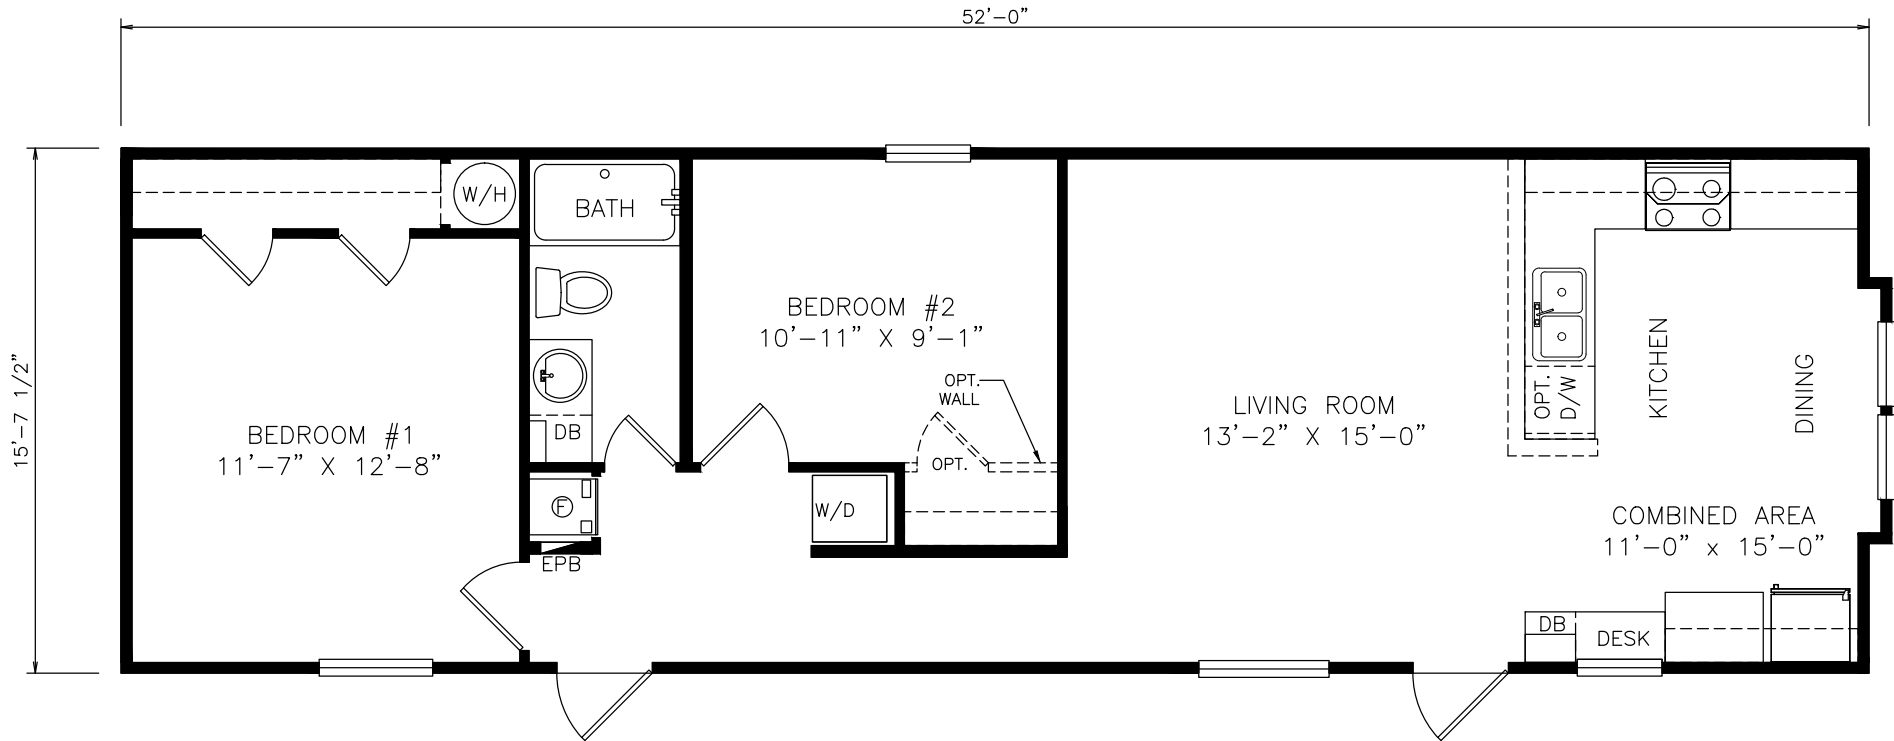

Crestwood

Classic Series - Single Section

822 SQ. FT. (Approximate) 2 Bedrooms, 1 Bath

Last Updated: 6-9-21

FACTORY EXPO OUTLET CENTER

5757 S. Palo Verde Rd., #202
Tucson, AZ 85706

FactoryBuiltHomesDirect.com | 1-800-965-2781