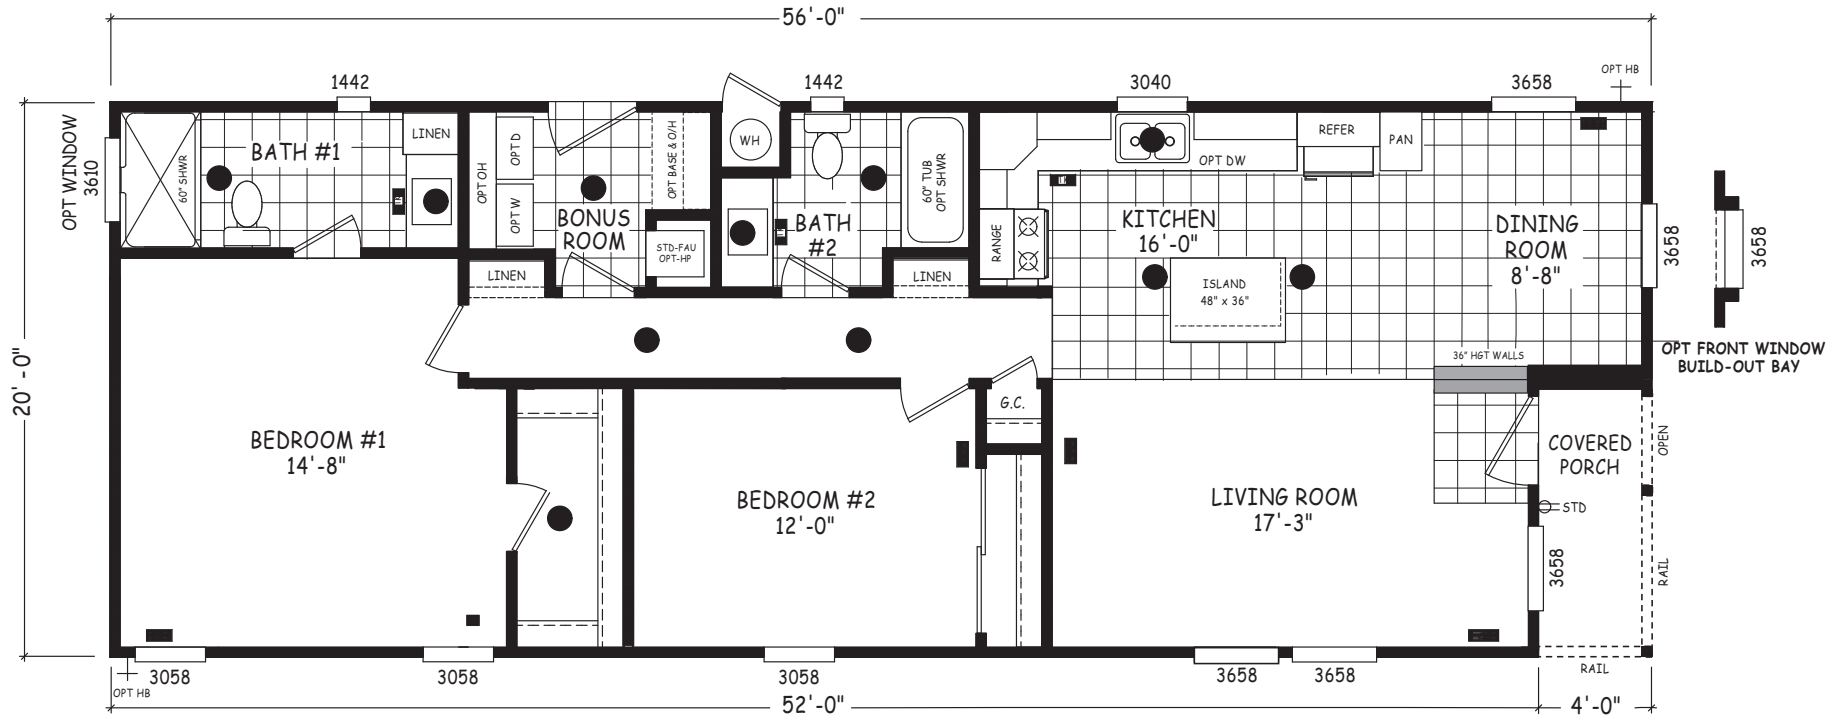

Chicory

Edge Series

1,120 SQ. FT. (Approximate) 2 Bedroom, 2 Bath

Last Updated: 5-21-24

FACTORY EXPO OUTLET CENTER
5757 S. Palo Verde Rd., #202
Tucson, AZ 85706

FactoryBuiltHomesDirect.com | 1-800-965-2781