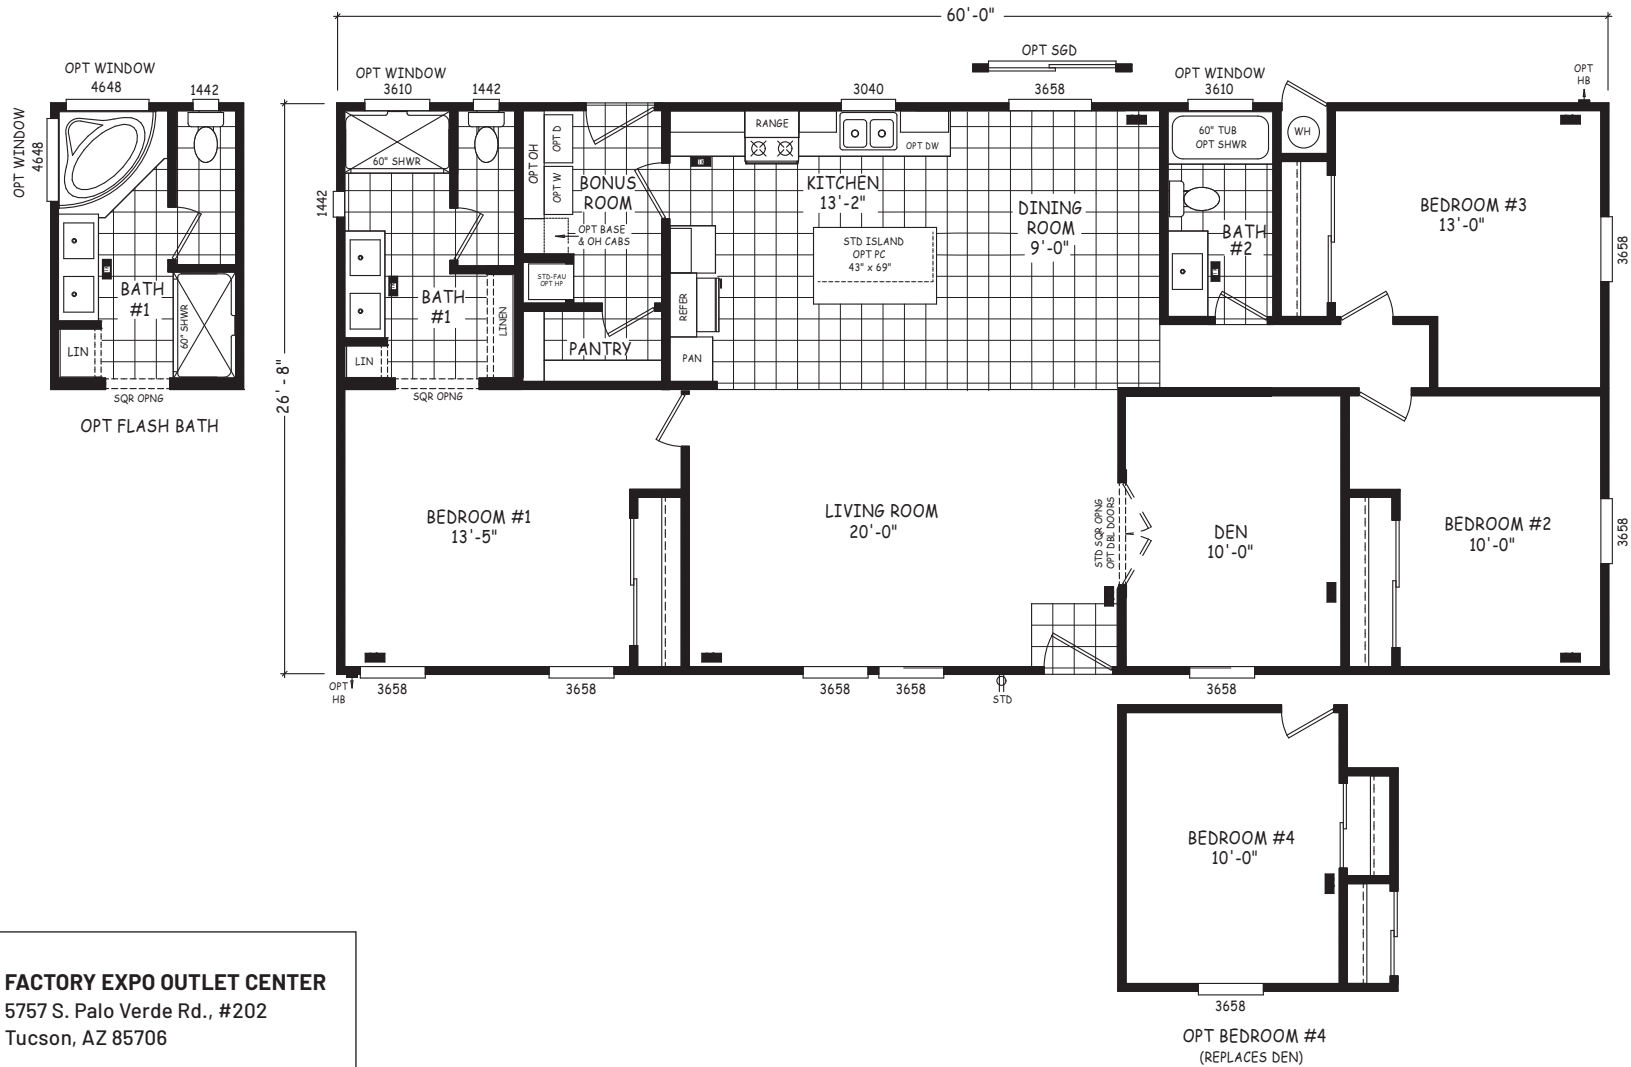

Adelante

Edge Series

1,600 SQ. FT. (Approximate) 3 Bedroom, 2 Bath

Factory Expo
"Factory Direct Pricing" OUTLET CENTER

Last Updated: 8-22-22

FACTORY EXPO OUTLET CENTER
5757 S. Palo Verde Rd., #202
Tucson, AZ 85706