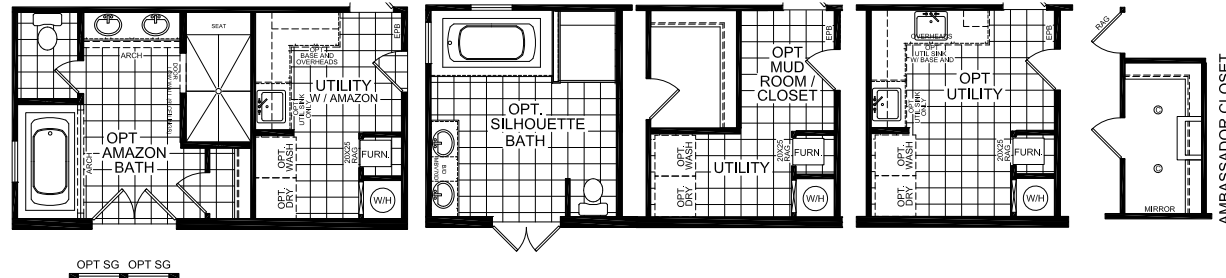

Wingard

Chateau Collection

FactorySelectHomes

4 Bedrooms, 2 Baths
Approx. 1,813 Sq. Ft.

Last Updated: 1-13-19

For Detailed Directions See Map On Our Website

I authorize Factory Expo Homes to build my house, per this plan.
X _____
Customer Signature/Date