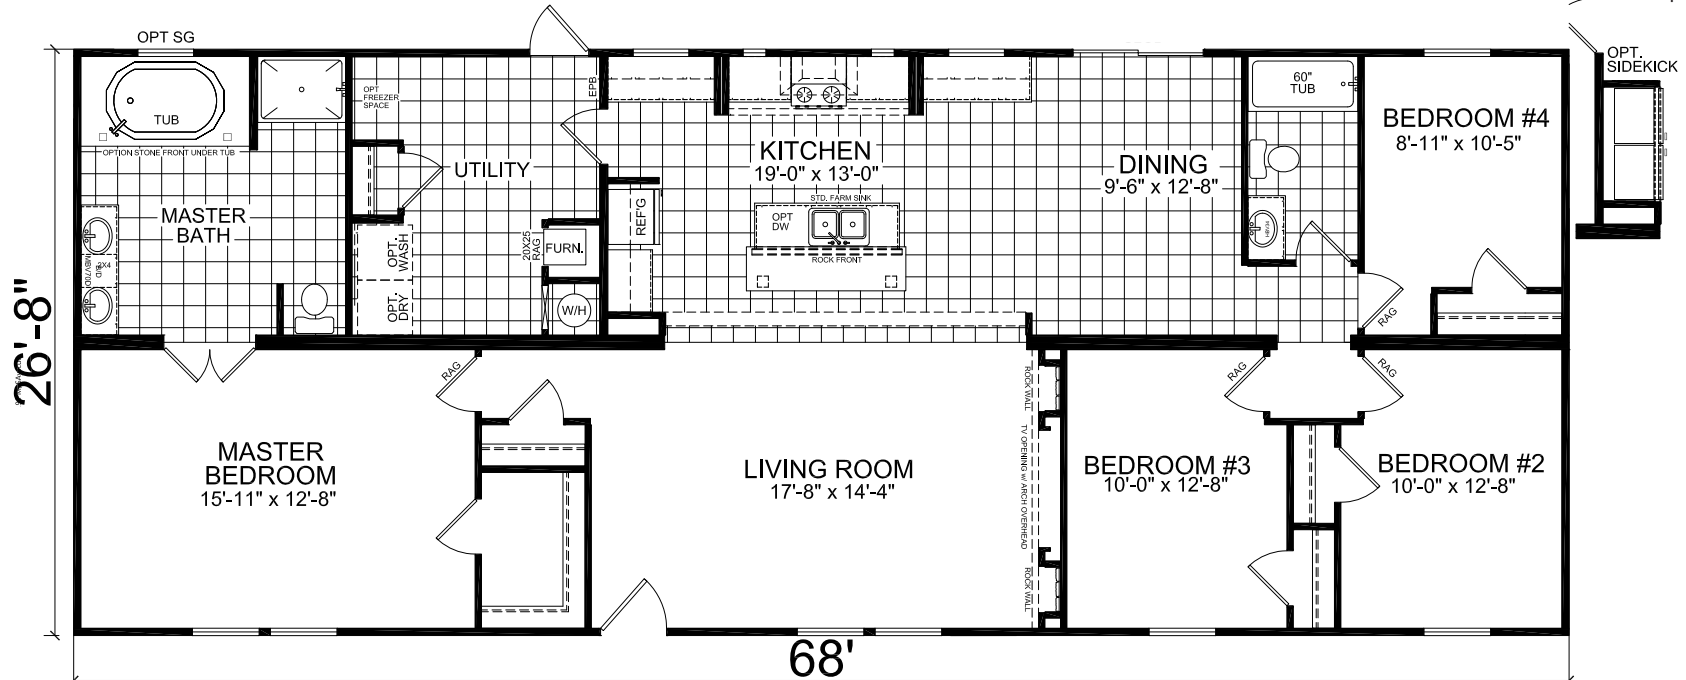

Wingard

Chateau Collection

FactorySelectHomes

4 Bedrooms, 2 Baths
Approx. 1,813 Sq. Ft.

Last Updated: 1-13-19

For Detailed Directions See Map On Our Website

I authorize Factory Expo Homes to build my house, per this plan.
X _____
Customer Signature/Date