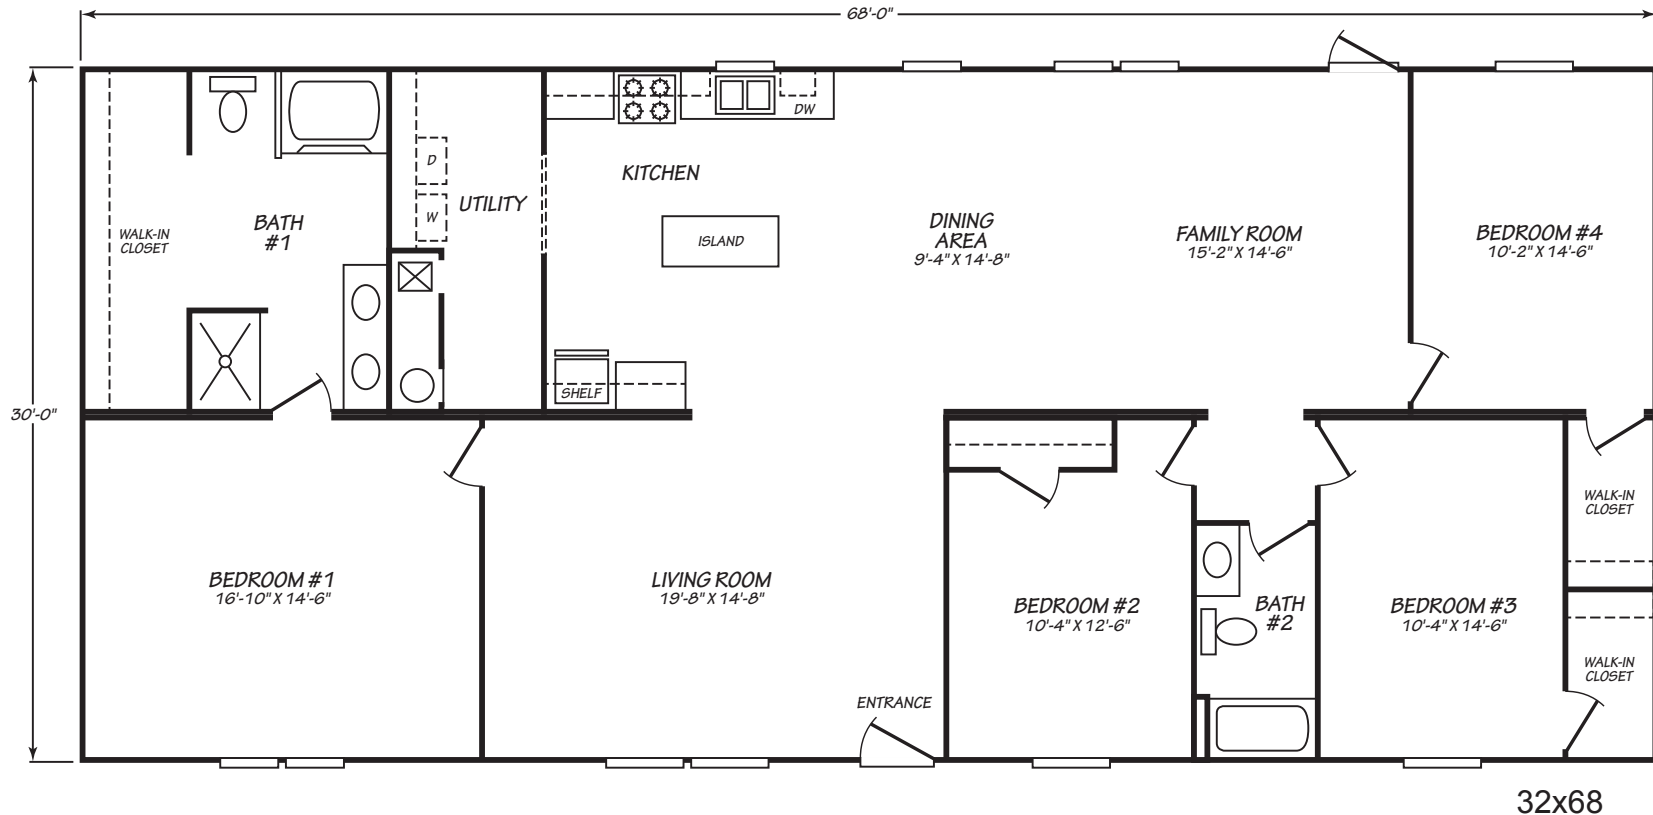

Weaverville

Phoenix Series

2,040 SQ. FT. (Approximate) 4 Bedroom, 2 Bath

Last Updated: 8-30-23

32x68

FACTORY SELECT HOMES

1480 Northside Drive
Statesville, NC 28625

FactorySelectHomeCenter.com | 1-800-965-6842