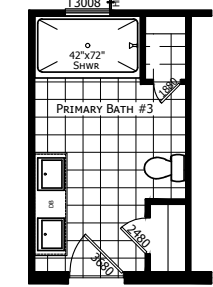

FACTORY SELECT HOMES
1480 Northside Drive
Statesville, NC 28625

MIRRORED FLOOR PLAN OPTION AVAILABLE, CONTACT A HOUSING CONSULTANT FOR MORE INFORMATION.

FactorySelectHomeCenter.com | 1-800-965-6842

IMPORTANT: Alta Cima Corp reserves the right to modify, cancel or substitute products or features of this event at any time without prior notice or obligation. Pictures and other promotional materials are representative and may depict or contain floor plans, square footages, elevations, options, upgrades, extra design features, decorations, floor coverings, specialty light fixtures, custom paint and wall coverings, window treatments, landscaping, sound and alarm systems, furnishings, appliances, and other designer/decorator features and amenities that are not included as part of the home and/or may not be available at all locations. Home, pricing and community information is subject to change, and homes to prior sale, at any time without notice or obligation. ©2020 Alta Cima Corp. All rights reserved.

MANUFACTURED BY:

I authorize Factory Select Homes to build my house, per this plan.

X _____

Customer Signature/Date