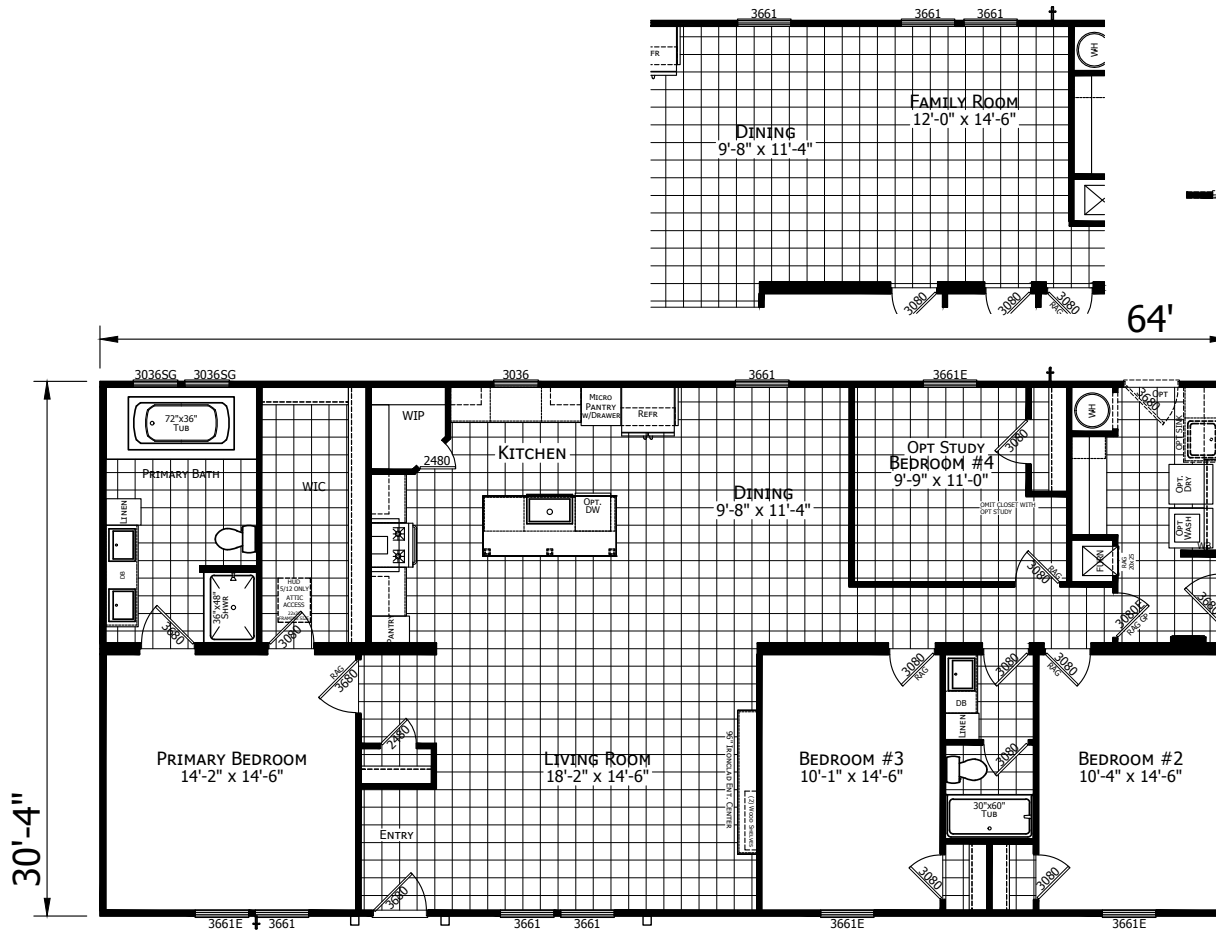

Veranda

Ironclad Collection

1,941 SQ. FT. (Approximate) 4 Bedroom, 2 Bath

Last Updated: 11-12-24

FACTORY SELECT HOMES
1480 Northside Drive
Statesville, NC 28625

MIRRORED FLOOR PLAN OPTION AVAILABLE, CONTACT A HOUSING CONSULTANT FOR MORE INFORMATION.

FactorySelectHomeCenter.com | 1-800-965-6842

IMPORTANT: Alta Cima Corp reserves the right to modify, cancel or substitute products or features of this event at any time without prior notice or obligation. Pictures and other promotional materials are representative and may depict or contain floor plans, square footages, elevations, options, upgrades, extra design features, decorations, floor coverings, specialty light fixtures, custom paint and wall coverings, window treatments, landscaping, sound and alarm systems, furnishings, appliances, and other designer/decorator features and amenities that are not included as part of the home and/or may not be available at all locations. Home, pricing and community information is subject to change, and homes to prior sale, at any time without notice or obligation. ©2020 Alta Cima Corp. All rights reserved.

MANUFACTURED BY:

I authorize Factory Select Homes to build my house, per this plan.

X _____

Customer Signature/Date