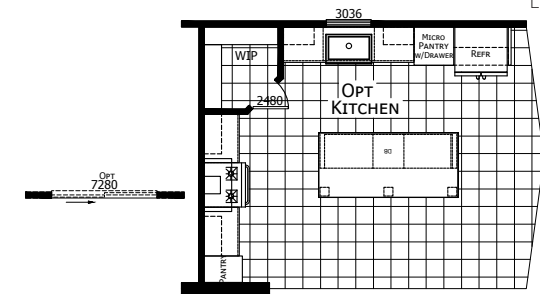

Veranda

Ironclad Collection

1,941 SQ. FT. (Approximate) 4 Bedroom, 2 Bath

Last Updated: 11-12-24

FACTORY SELECT HOMES
1480 Northside Drive
Statesville, NC 28625

MIRRORED FLOOR PLAN OPTION AVAILABLE, CONTACT A HOUSING CONSULTANT FOR MORE INFORMATION.

FactorySelectHomeCenter.com | 1-800-965-6842

IMPORTANT: Alta Cima Corp reserves the right to modify, cancel or substitute products or features of this event at any time without prior notice or obligation. Pictures and other promotional materials are representative and may depict or contain floor plans, square footages, elevations, options, upgrades, extra design features, decorations, floor coverings, specialty light fixtures, custom paint and wall coverings, window treatments, landscaping, sound and alarm systems, furnishings, appliances, and other designer/decorator features and amenities that are not included as part of the home and/or may not be available at all locations. Home, pricing and community information is subject to change, and homes to prior sale, at any time without notice or obligation. ©2020 Alta Cima Corp. All rights reserved.

MANUFACTURED BY:

I authorize Factory Select Homes to build my house, per this plan.

X _____

Customer Signature/Date