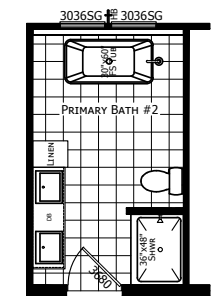

FACTORY SELECT HOMES
1480 Northside Drive
Statesville, NC 28625

MIRRORED FLOOR PLAN OPTION AVAILABLE, CONTACT A HOUSING CONSULTANT FOR MORE INFORMATION.

FactorySelectHomeCenter.com | 1-800-965-6842

IMPORTANT: Alta Cima Corp reserves the right to modify, cancel or substitute products or features of this event at any time without prior notice or obligation. Pictures and other promotional materials are representative and may depict or contain floor plans, square footages, elevations, options, upgrades, extra design features, decorations, floor coverings, specialty light fixtures, custom paint and wall coverings, window treatments, landscaping, sound and alarm systems, furnishings, appliances, and other designer/decorator features and amenities that are not included as part of the home and/or may not be available at all locations. Home, pricing and community information is subject to change, and homes to prior sale, at any time without notice or obligation. ©2020 Alta Cima Corp. All rights reserved.

MANUFACTURED BY:

I authorize Factory Select Homes to build my house, per this plan.

X _____

Customer Signature/Date