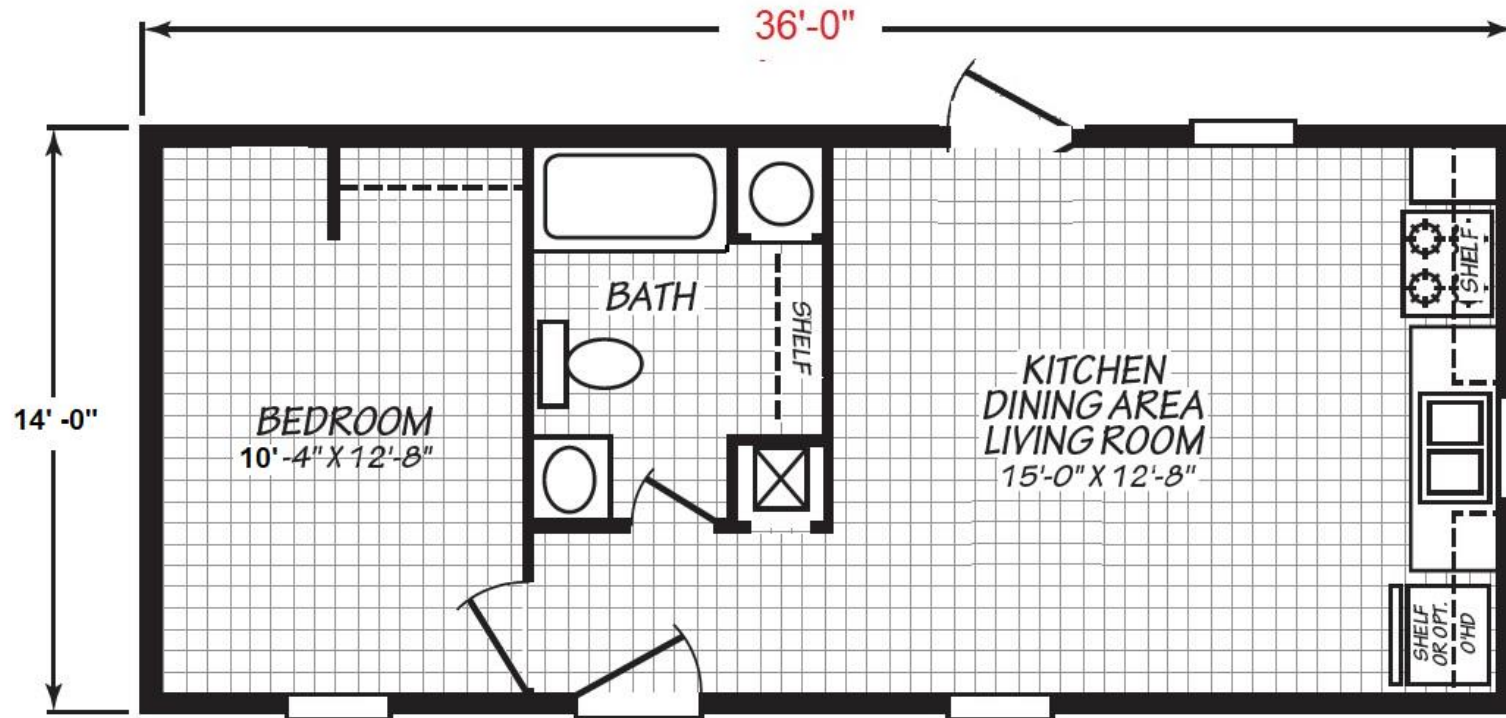

Thrifty

Expo Elite Series

492 SQ. FT. (Approximate) 1 Bedroom, 1 Bath

Last Updated: 8-28-24

*Special Value Home, Limit 1 per Customer

FACTORY SELECT HOMES

1480 Northside Drive
Statesville, NC 28625

FactorySelectHomeCenter.com | 1-800-965-6842