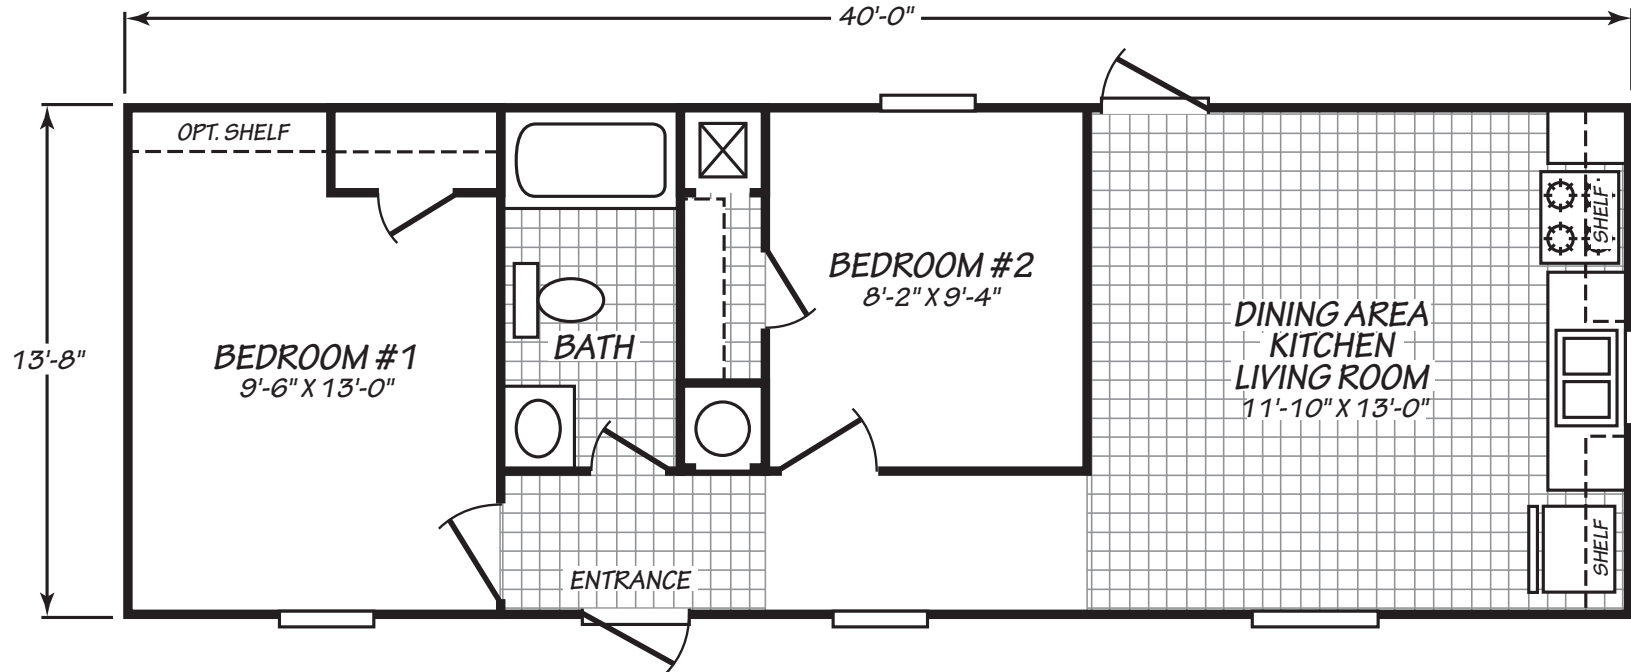

Thrifty 2

Expo Lite Series

546 SQ. FT. (Approximate) 2 Bedroom, 1 Bath

Last Updated: 4-9-21

FACTORY SELECT HOMES

1480 Northside Drive
Statesville, NC 28625

FactorySelectHomeCenter.com | 1-800-965-6842

IMPORTANT: Alta Cima Corp reserves the right to modify, cancel or substitute products or features of this event at any time without prior notice or obligation. Pictures and other promotional materials are representative and may depict or contain floor plans, square footages, elevations, options, upgrades, extra design features, decorations, floor coverings, specialty light fixtures, custom paint and wall coverings, window treatments, landscaping, sound and alarm systems, furnishings, appliances, and other designer/decorator features and amenities that are not included as part of the home and/or may not be available at all locations. Home, pricing and community information is subject to change, and homes to prior sale, at any time without notice or obligation. ©2020 Alta Cima Corp. All rights reserved.