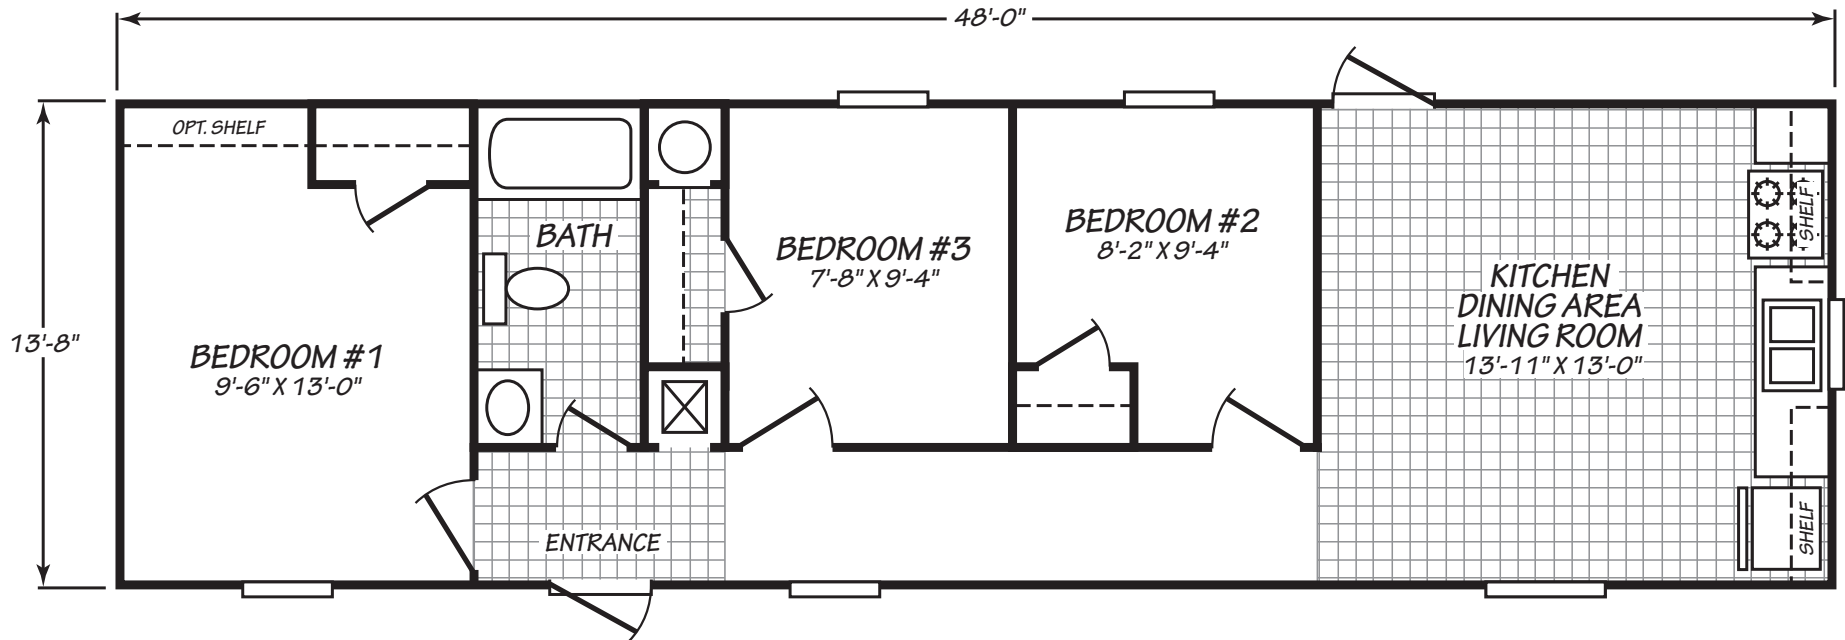

Thrifty 3

Expo Elite Series

656 SQ. FT. (Approximate) 3 Bedroom, 1 Bath

Last Updated: 4-9-21

FACTORY SELECT HOMES

1480 Northside Drive
Statesville, NC 28625

FactorySelectHomeCenter.com | 1-800-965-6842

IMPORTANT: Alta Cima Corp reserves the right to modify, cancel or substitute products or features of this event at any time without prior notice or obligation. Pictures and other promotional materials are representative and may depict or contain floor plans, square footages, elevations, options, upgrades, extra design features, decorations, floor coverings, specialty light fixtures, custom paint and wall coverings, window treatments, landscaping, sound and alarm systems, furnishings, appliances, and other designer/decorator features and amenities that are not included as part of the home and/or may not be available at all locations. Home, pricing and community information is subject to change, and homes to prior sale, at any time without notice or obligation. ©2020 Alta Cima Corp. All rights reserved.