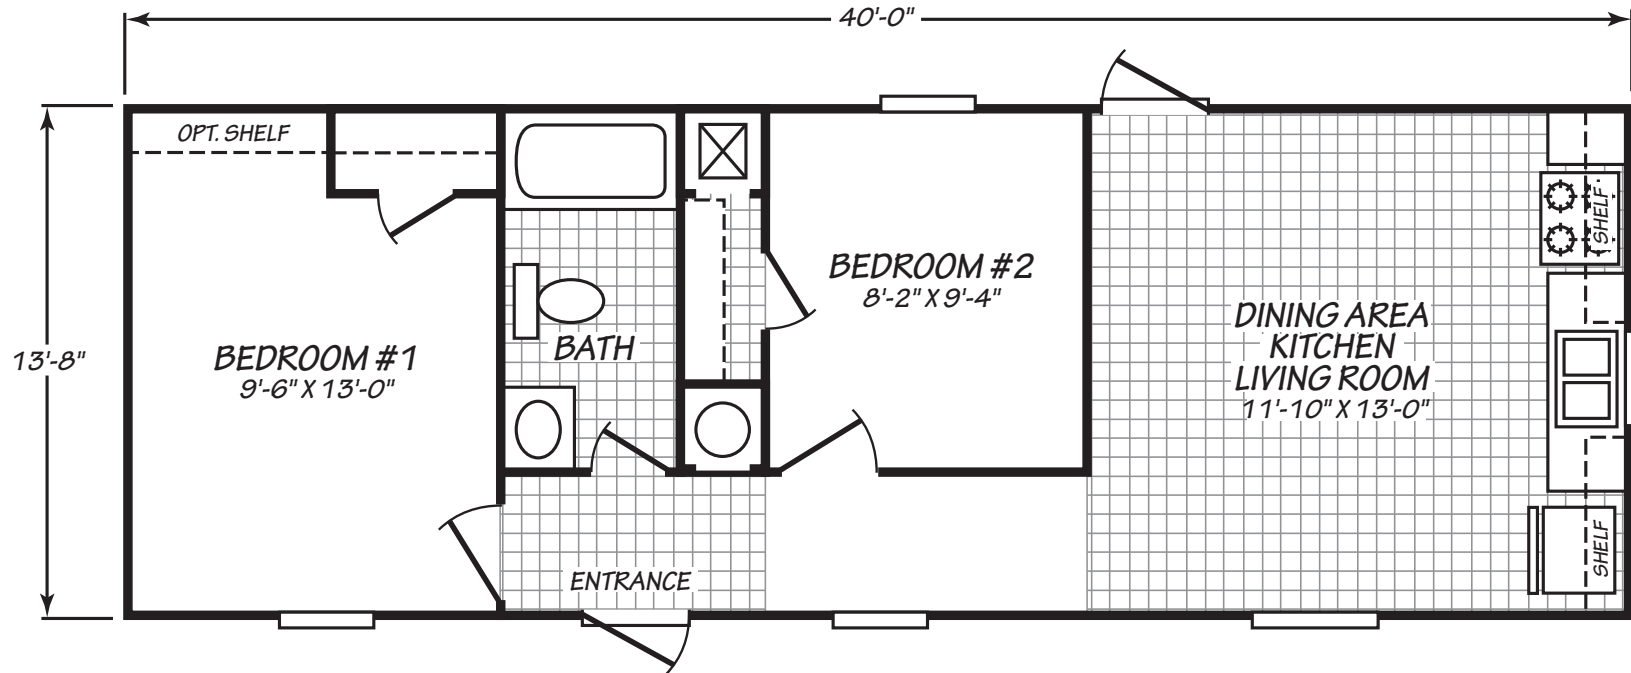

Thrifty 2

Expo Elite Series

546 SQ. FT. (Approximate) 2 Bedroom, 1 Bath

Last Updated: 4-9-21

FACTORY SELECT HOMES

1480 Northside Drive
Statesville, NC 28625

FactorySelectHomeCenter.com | 1-800-965-6842

IMPORTANT: Alta Cima Corp reserves the right to modify, cancel or substitute products or features of this event at any time without prior notice or obligation. Pictures and other promotional materials are representative and may depict or contain floor plans, square footages, elevations, options, upgrades, extra design features, decorations, floor coverings, specialty light fixtures, custom paint and wall coverings, window treatments, landscaping, sound and alarm systems, furnishings, appliances, and other designer/decorator features and amenities that are not included as part of the home and/or may not be available at all locations. Home, pricing and community information is subject to change, and homes to prior sale, at any time without notice or obligation. ©2020 Alta Cima Corp. All rights reserved.