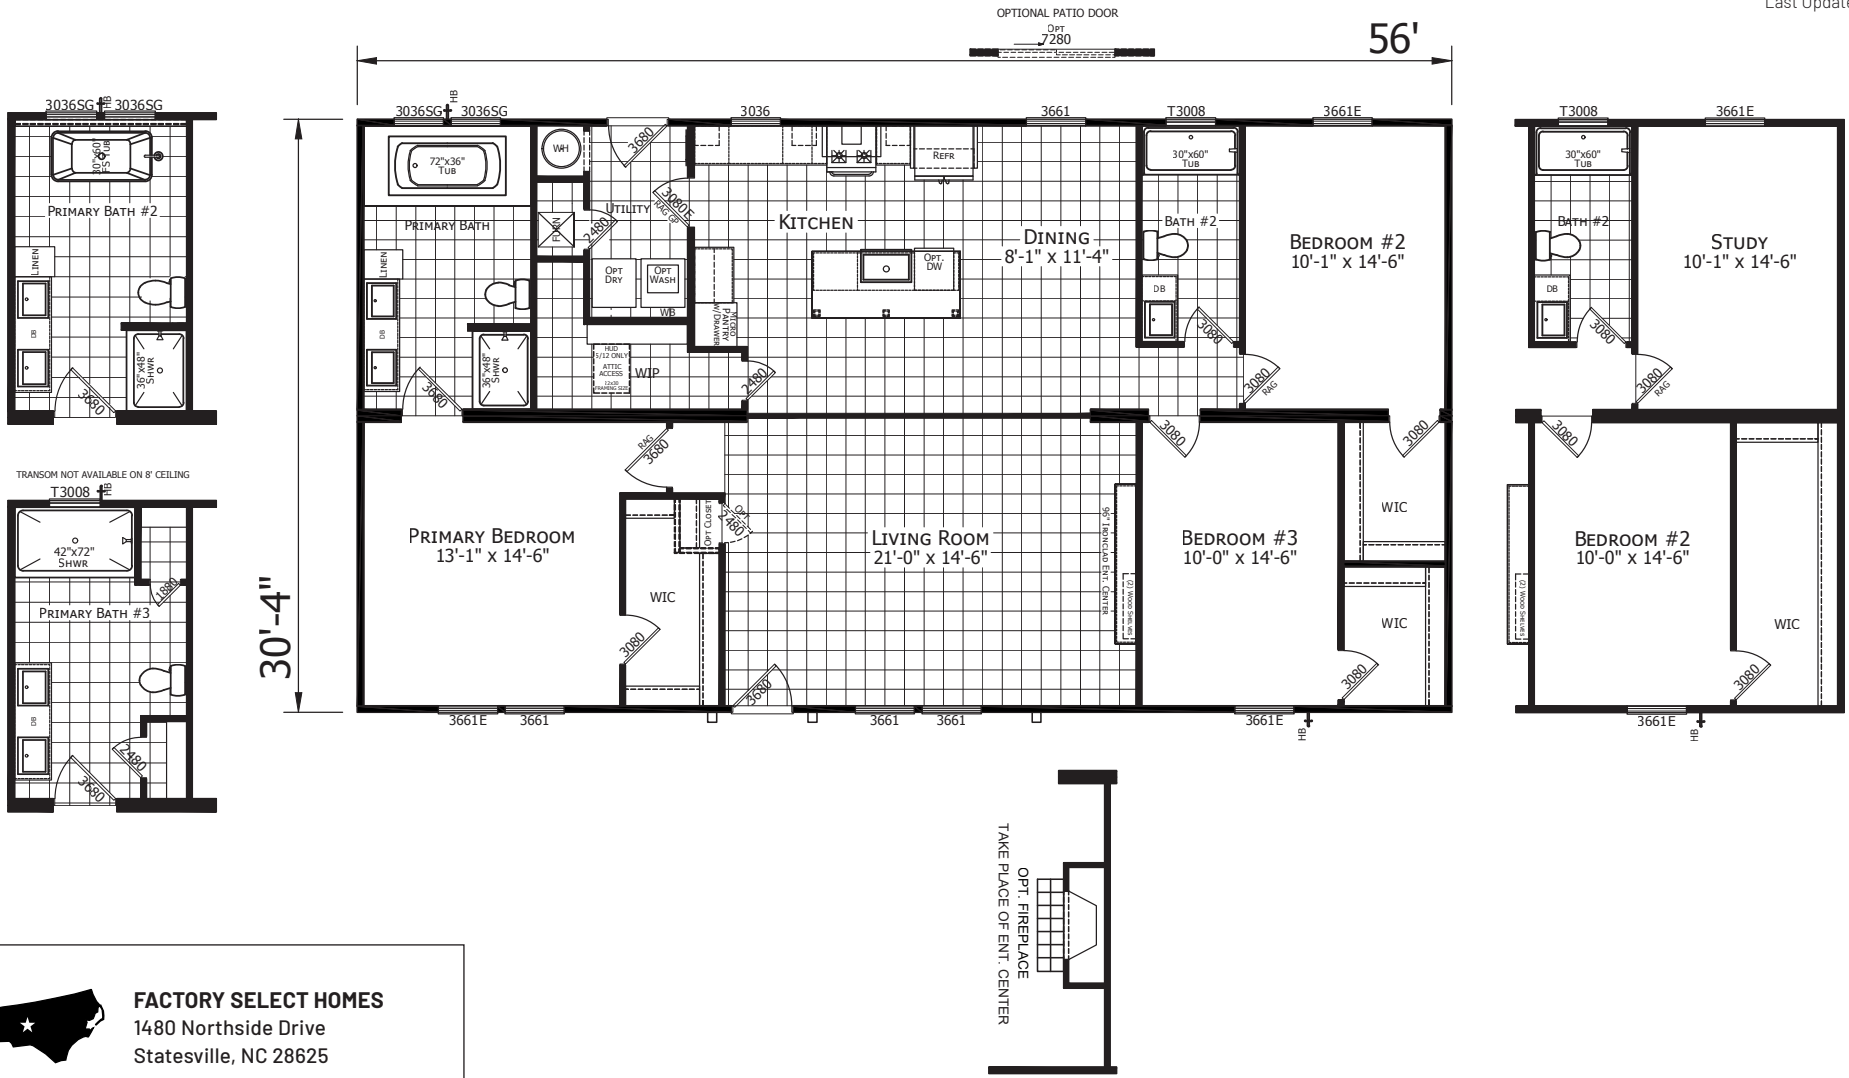

# Tenney

Ironclad Collection

1,699 SQ. FT. (Approximate) 3 Bedroom, 2 Bath

Last Updated: 11-12-24

**FACTORY SELECT HOMES**  
 1480 Northside Drive  
 Statesville, NC 28625

**FactorySelectHomeCenter.com | 1-800-965-6842**