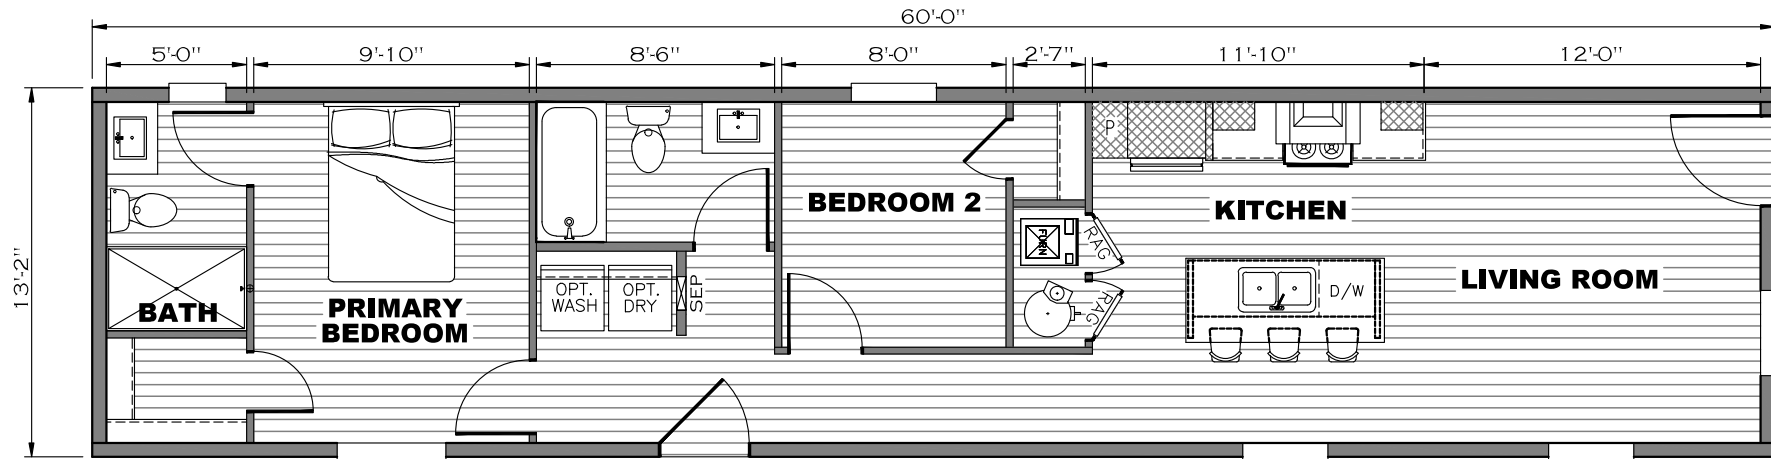

# Teel

Epic Journey Series

820 SQ. FT. (Approximate) 2 Bedroom, 2 Bath

Last Updated: 8-11-23