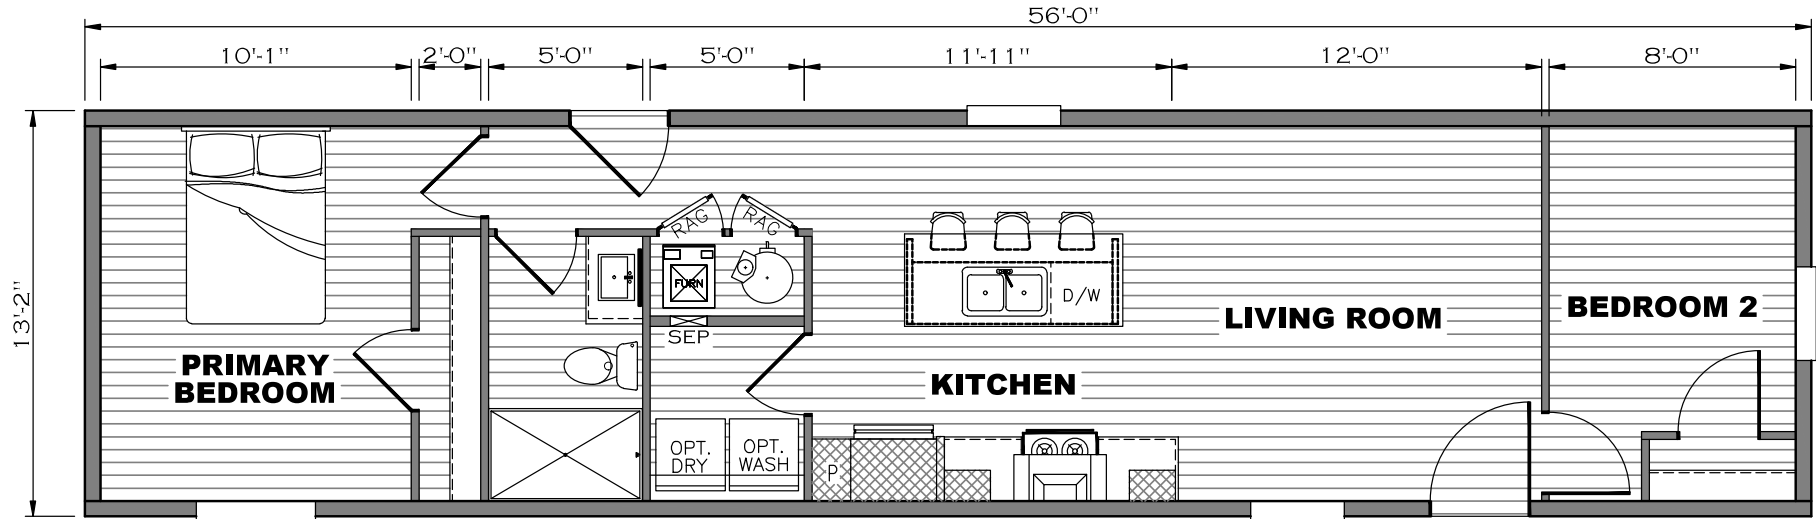

Sycamore

Epic Journey Series

765 SQ. FT. (Approximate) 2 Bedroom, 1 Bath

Last Updated: 8-11-23

FACTORY SELECT HOMES
1480 Northside Drive
Statesville, NC 28625

FactorySelectHomeCenter.com | 1-800-965-6842

IMPORTANT: Alta Cima Corp reserves the right to modify, cancel or substitute products or features of this event at any time without prior notice or obligation. Pictures and other promotional materials are representative and may depict or contain floor plans, square footages, elevations, options, upgrades, extra design features, decorations, floor coverings, specialty light fixtures, custom paint and wall coverings, window treatments, landscaping, sound and alarm systems, furnishings, appliances, and other designer/decorator features and amenities that are not included as part of the home and/or may not be available at all locations. Home, pricing and community information is subject to change, and homes to prior sale, at any time without notice or obligation. ©2020 Alta Cima Corp. All rights reserved.