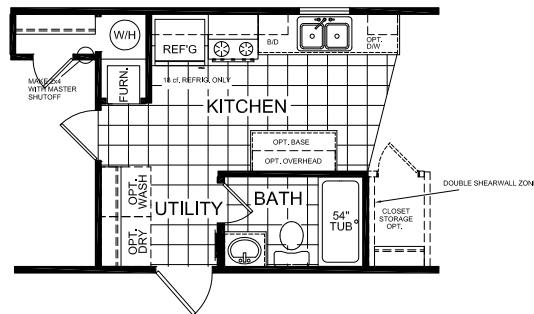

# FactorySelectHomes

2 Bedrooms, 1 Bath  
Approx. 640 Sq. Ft.

Last Updated: 2-14-19

1480 Northside Drive  
Statesville, NC 28625

For Detailed Directions See Map On Our Website

I authorize Factory Expo Homes to build my house, per this plan.