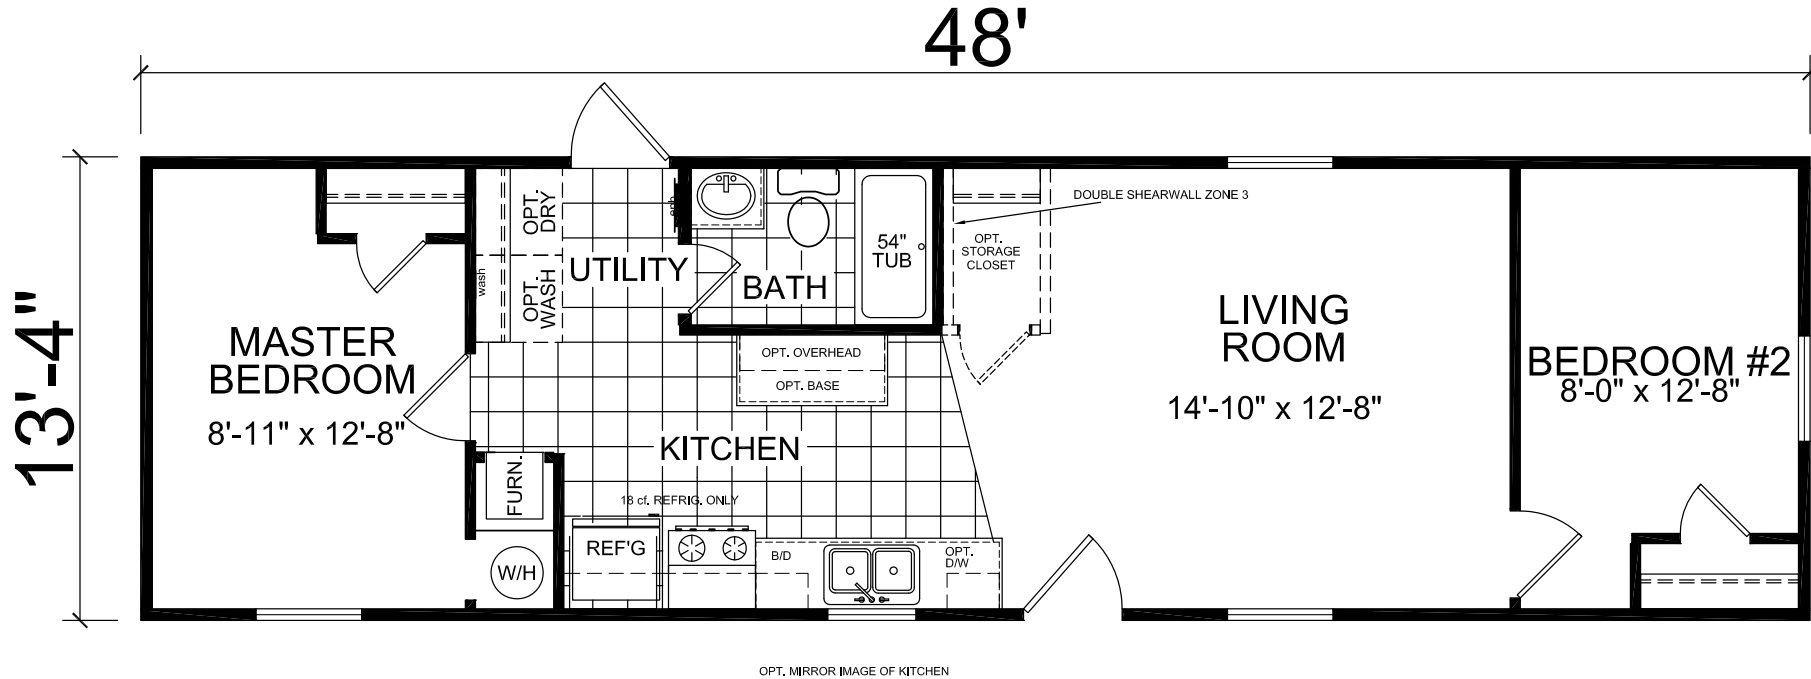

# FactorySelectHomes

2 Bedrooms, 1 Bath  
Approx. 640 Sq. Ft.

Last Updated: 2-14-19

1480 Northside Drive  
Statesville, NC 28625

For Detailed Directions See Map On Our Website

I authorize Factory Expo Homes to build my house, per this plan.