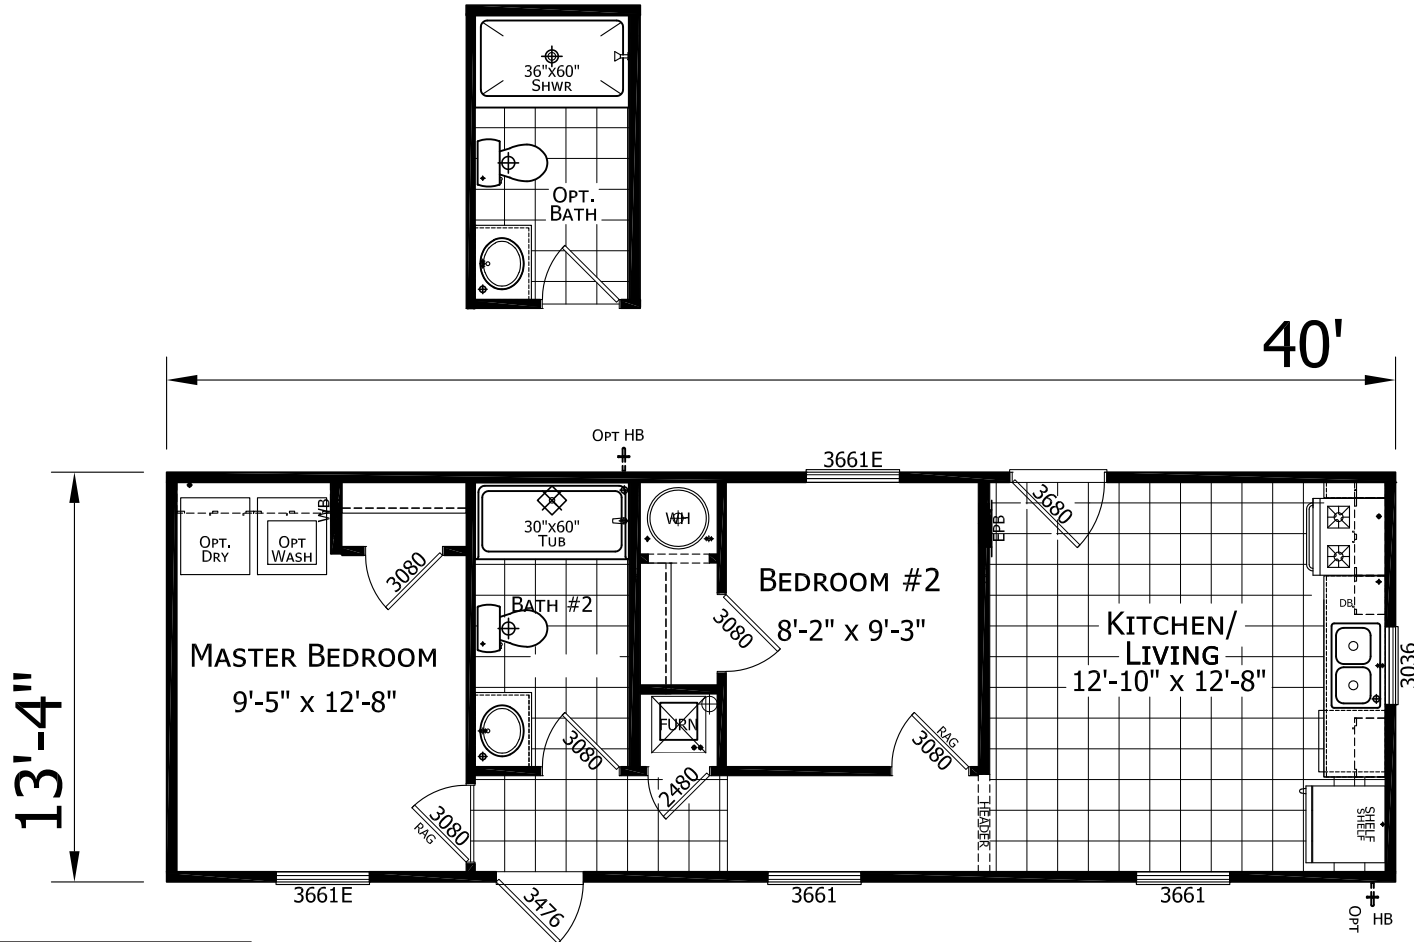

Shelvin

Dutch Elite Series

533 SQ. FT. (Approximate) 2 Bedroom, 1 Bath

Last Updated: 12-9-24

FACTORY SELECT HOMES
1480 Northside Drive
Statesville, NC 28625

FactorySelectHomeCenter.com | 1-800-965-6842

IMPORTANT: Alta Cima Corp reserves the right to modify, cancel or substitute products or features of this event at any time without prior notice or obligation. Pictures and other promotional materials are representative and may depict or contain floor plans, square footages, elevations, options, upgrades, extra design features, decorations, floor coverings, specialty light fixtures, custom paint and wall coverings, window treatments, landscaping, sound and alarm systems, furnishings, appliances, and other designer/decorator features and amenities that are not included as part of the home and/or may not be available at all locations. Home, pricing and community information is subject to change, and homes to prior sale, at any time without notice or obligation. ©2020 Alta Cima Corp. All rights reserved.