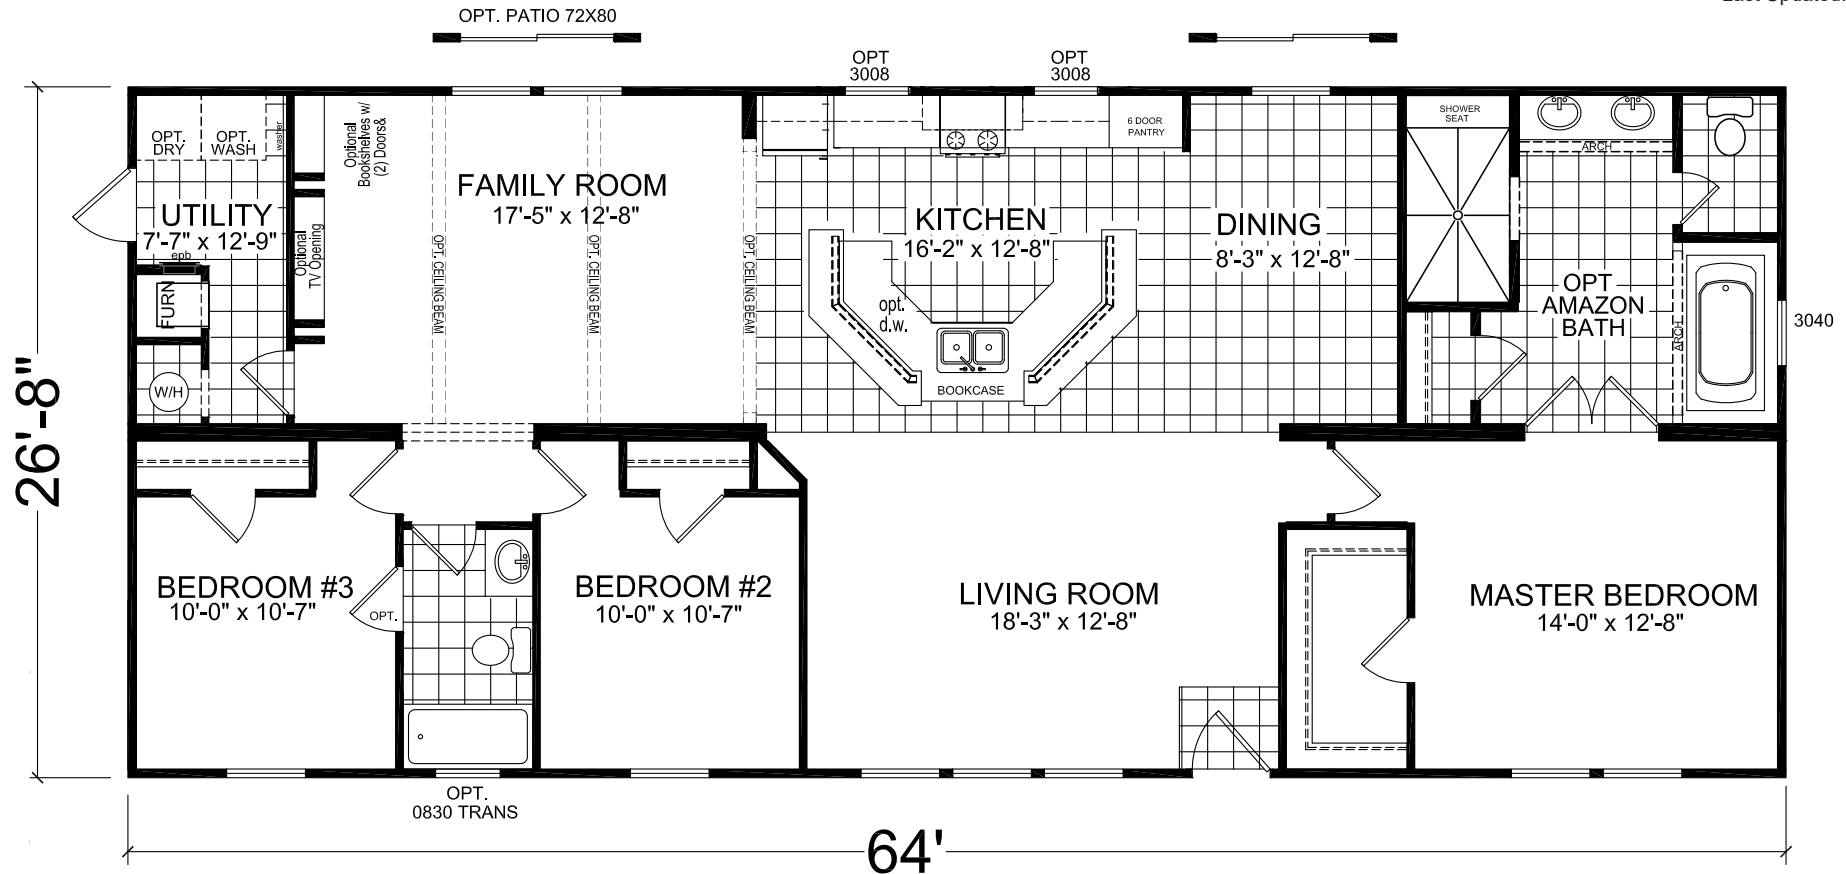

# FactorySelectHomes

**3 Bedrooms, 2 Baths**  
**Approx. 1,706 Sq. Ft.**

Last Updated: 2-14-19

I authorize Factory Expo Homes to build my house, per this plan.  
X \_\_\_\_\_  
Customer Signature/Date

**1-800-965-6842** [www.FactorySelectHomeCenter.com](http://www.FactorySelectHomeCenter.com) **1-800-965-6842** [www.FactorySelectHomeCenter.com](http://www.FactorySelectHomeCenter.com)