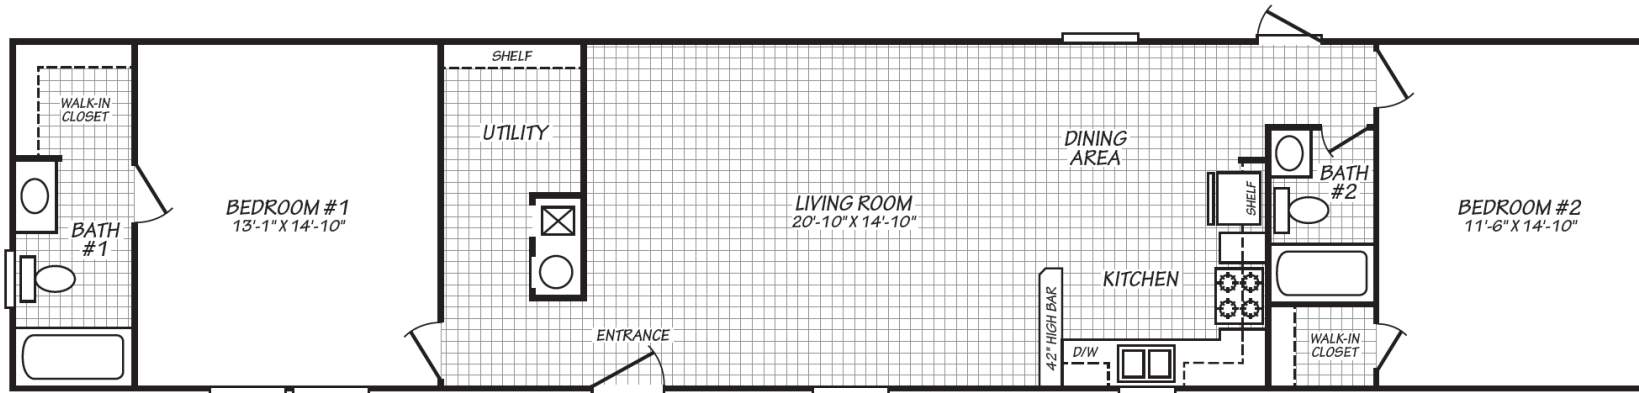

Pomono

Blue Ridge Series

1,116 SQ. FT. (Approximate) 3 Bedroom, 2 Bath

Last Updated: 3-22-24

OPT. 2 BEDROOM PLAN

FACTORY SELECT HOMES
1480 Northside Drive
Statesville, NC 28625

FactorySelectHomeCenter.com | 1-800-965-6842