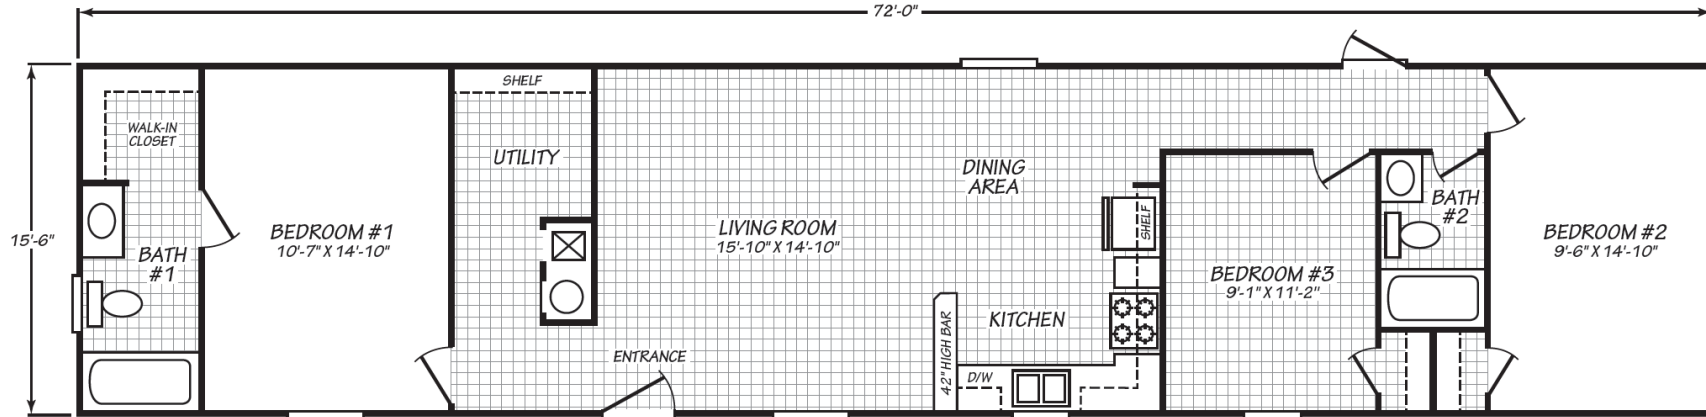

Pomono

Blue Ridge Series

1,116 SQ. FT. (Approximate) 3 Bedroom, 2 Bath

Last Updated: 3-22-24

OPT. 2 BEDROOM PLAN

FACTORY SELECT HOMES
1480 Northside Drive
Statesville, NC 28625

FactorySelectHomeCenter.com | 1-800-965-6842