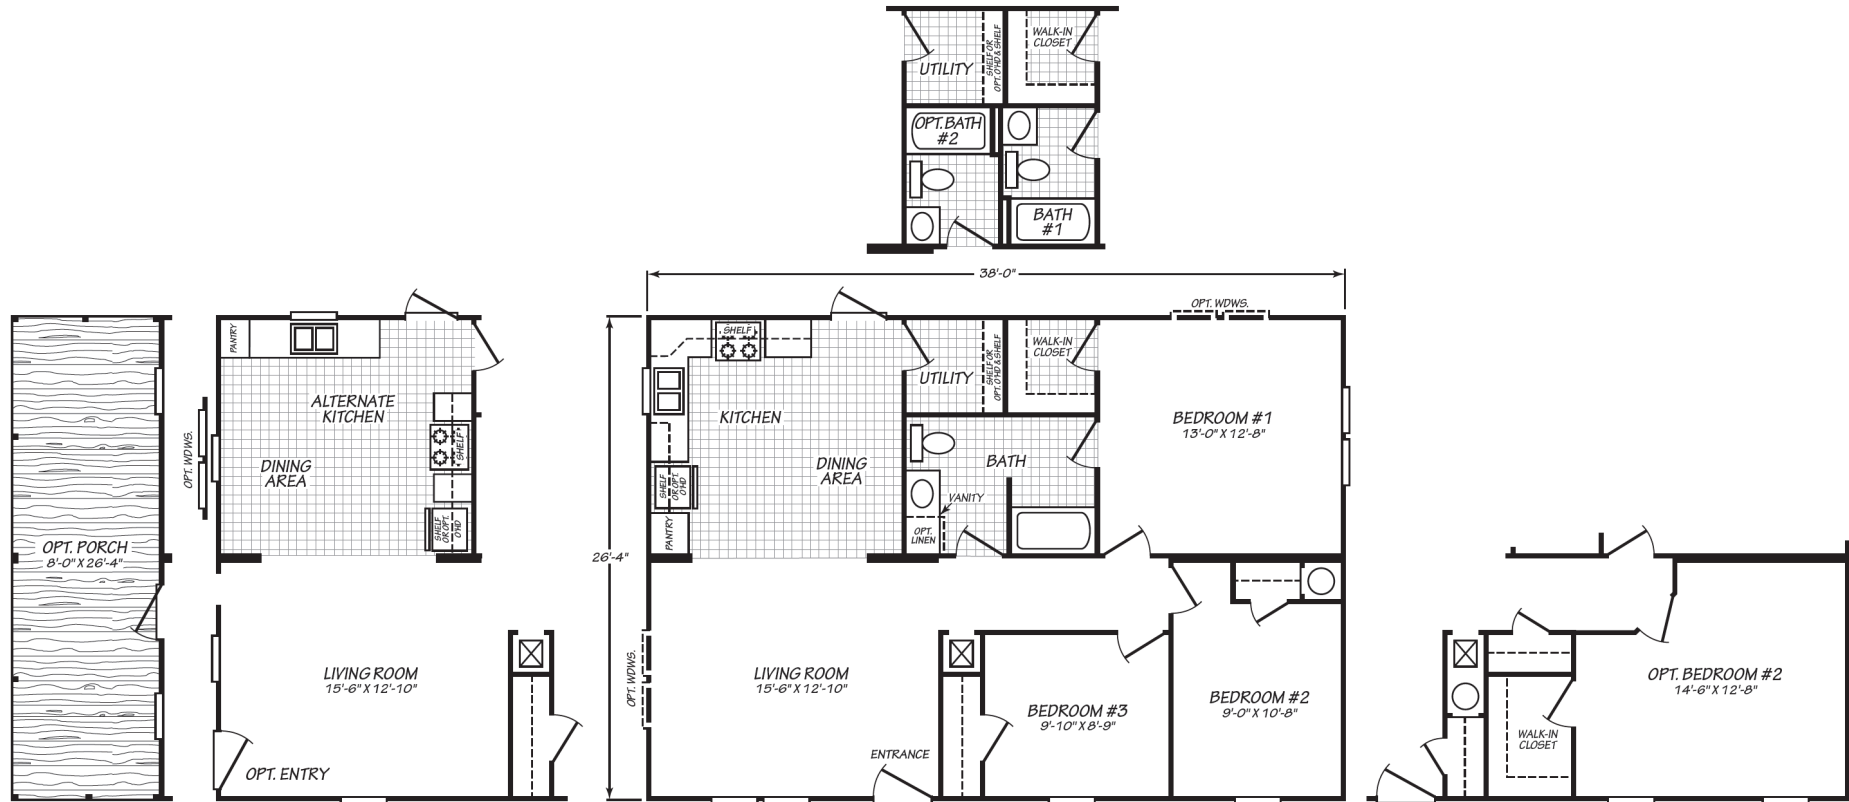

Pinsley

Blue Ridge Series

1,000 SQ. FT. (Approximate) 3 Bedroom, 1 Bath

Last Updated: 9-22-22

FACTORY SELECT HOMES

1480 Northside Drive
Statesville, NC 28625

FactorySelectHomeCenter.com | 1-800-965-6842

IMPORTANT: Alta Cima Corp reserves the right to modify, cancel or substitute products or features of this event at any time without prior notice or obligation. Pictures and other promotional materials are representative and may depict or contain floor plans, square footages, elevations, options, upgrades, extra design features, decorations, floor coverings, specialty light fixtures, custom paint and wall coverings, window treatments, landscaping, sound and alarm systems, furnishings, appliances, and other designer/decorator features and amenities that are not included as part of the home and/or may not be available at all locations. Home, pricing and community information is subject to change, and homes to prior sale, at any time without notice or obligation. ©2020 Alta Cima Corp. All rights reserved.