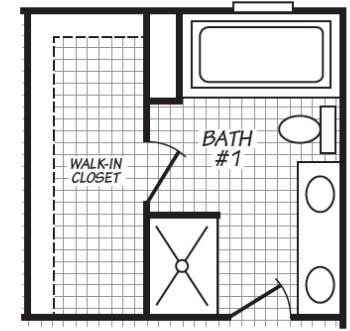

Olar

Blue Ridge Series

1,474 SQ. FT. (Approximate) 3 Bedroom, 2 Bath

Last Updated: 12-20-22

OPT. GLAMOUR BATH

OPT. 72" TILE SHOWER

FACTORY SELECT HOMES
1480 Northside Drive
Statesville, NC 28625

FactorySelectHomeCenter.com | 1-800-965-6842