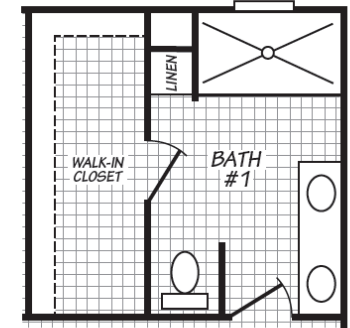

Olar

Blue Ridge Series

1,474 SQ. FT. (Approximate) 3 Bedroom, 2 Bath

Last Updated: 12-20-22

OPT. GLAMOUR BATH

OPT. 72" TILE SHOWER

FACTORY SELECT HOMES
1480 Northside Drive
Statesville, NC 28625

FactorySelectHomeCenter.com | 1-800-965-6842