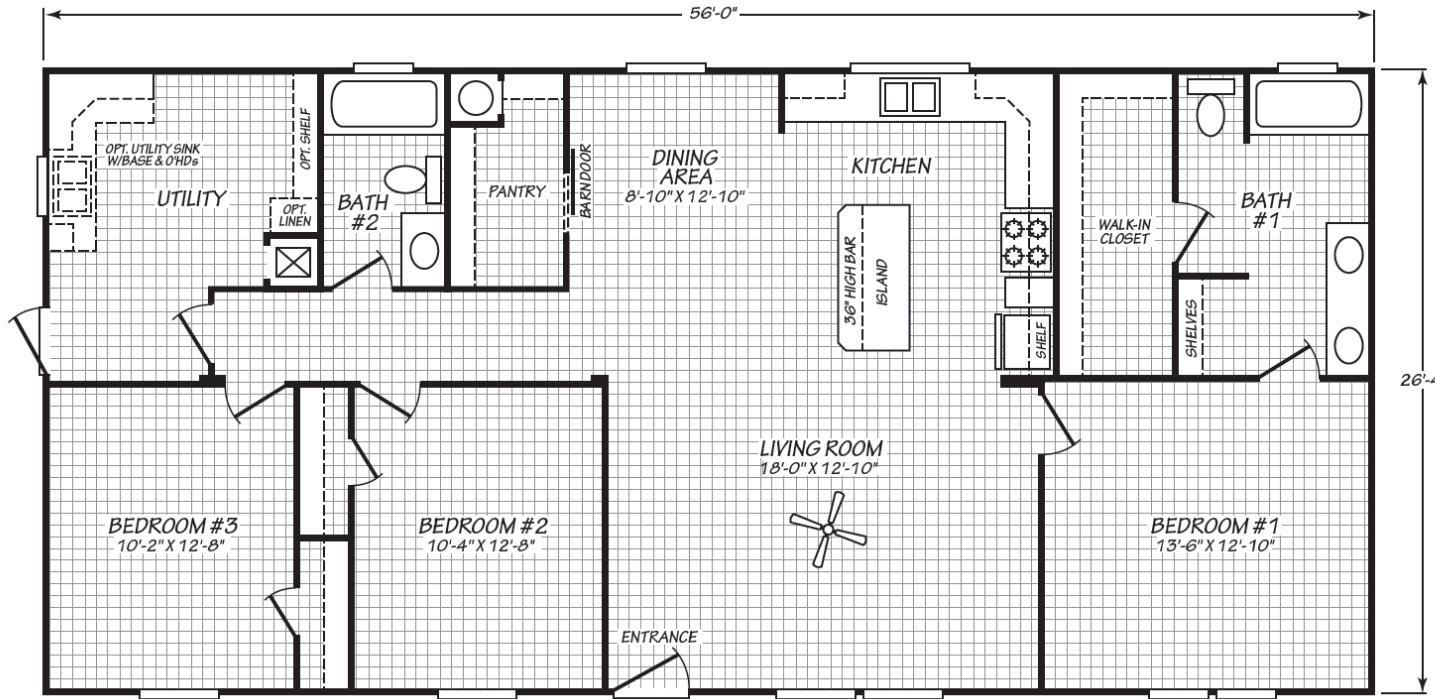

Olar

Blue Ridge Series

1,474 SQ. FT. (Approximate) 3 Bedroom, 2 Bath

Last Updated: 12-20-22

OPT. GLAMOUR BATH

OPT. 72" TILE SHOWER

FACTORY SELECT HOMES
1480 Northside Drive
Statesville, NC 28625

FactorySelectHomeCenter.com | 1-800-965-6842