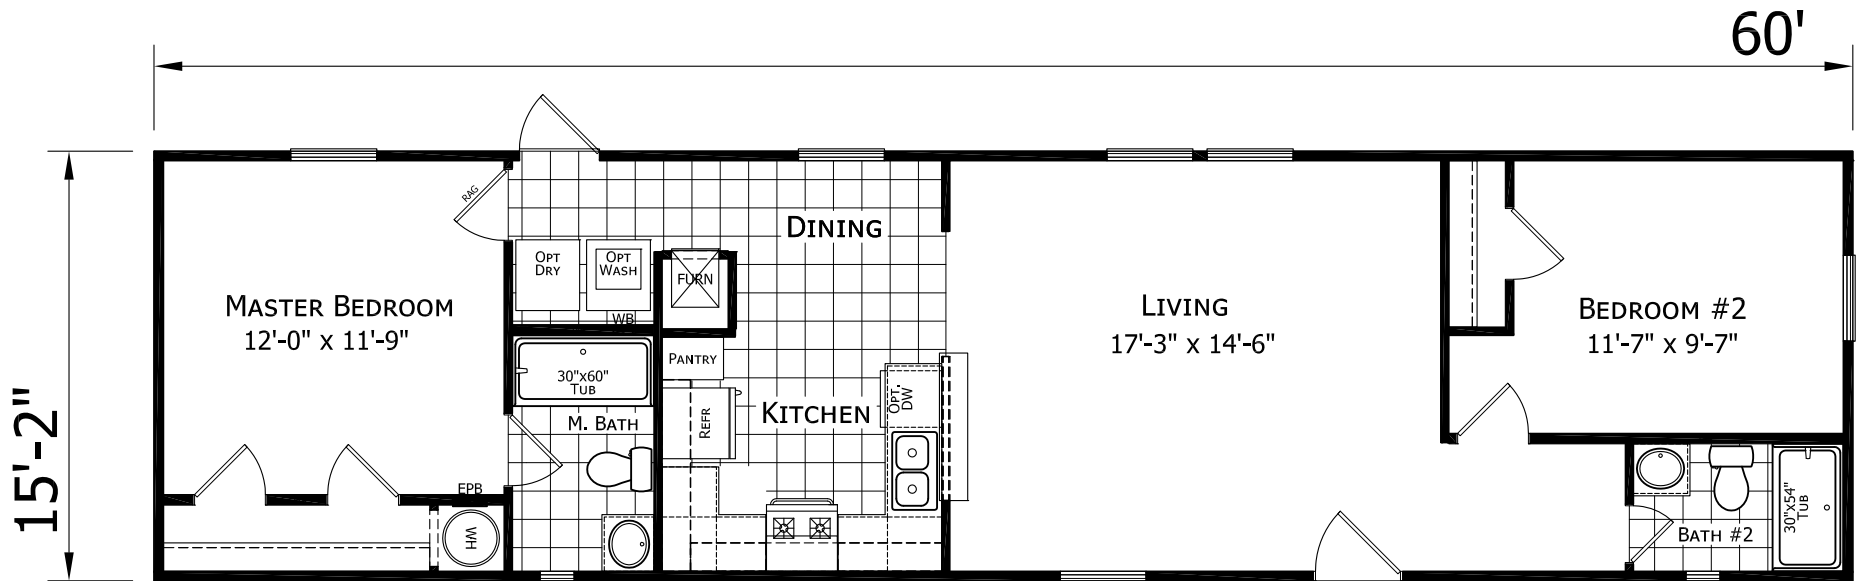

Oakmonts

Dutch Elite Housing Series

910 SQ. FT. (Approximate) 2 Bedroom, 2 Bath

Last Updated: 9-14-22

FACTORY EXPO HOME CENTERS
 115 Titan Roberts Rd.
 Lillington, NC 27546

FBHExpo.com | 1-800-504-3238

IMPORTANT: Alta Cima Corp reserves the right to modify, cancel or substitute products or features of this event at any time without prior notice or obligation. Pictures and other promotional materials are representative and may depict or contain floor plans, square footages, elevations, options, upgrades, extra design features, decorations, floor coverings, specialty light fixtures, custom paint and wall coverings, window treatments, landscaping, sound and alarm systems, furnishings, appliances, and other designer/decorator features and amenities that are not included as part of the home and/or may not be available at all locations. Home, pricing and community information is subject to change, and homes to prior sale, at any time without notice or obligation. ©2020 Alta Cima Corp. All rights reserved.