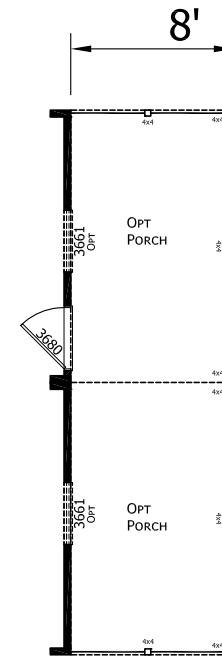

Murray

Dutch Elite Series

1,387 SQ. FT. (Approximate) 3 Bedroom, 2 Bath

Last Updated: 12-9-24

FACTORY SELECT HOMES
1480 Northside Drive
Statesville, NC 28625

FactorySelectHomeCenter.com | 1-800-965-6842

IMPORTANT: Alta Cima Corp reserves the right to modify, cancel or substitute products or features of this event at any time without prior notice or obligation. Pictures and other promotional materials are representative and may depict or contain floor plans, square footages, elevations, options, upgrades, extra design features, decorations, floor coverings, specialty light fixtures, custom paint and wall coverings, window treatments, landscaping, sound and alarm systems, furnishings, appliances, and other designer/decorator features and amenities that are not included as part of the home and/or may not be available at all locations. Home, pricing and community information is subject to change, and homes to prior sale, at any time without notice or obligation. ©2020 Alta Cima Corp. All rights reserved.