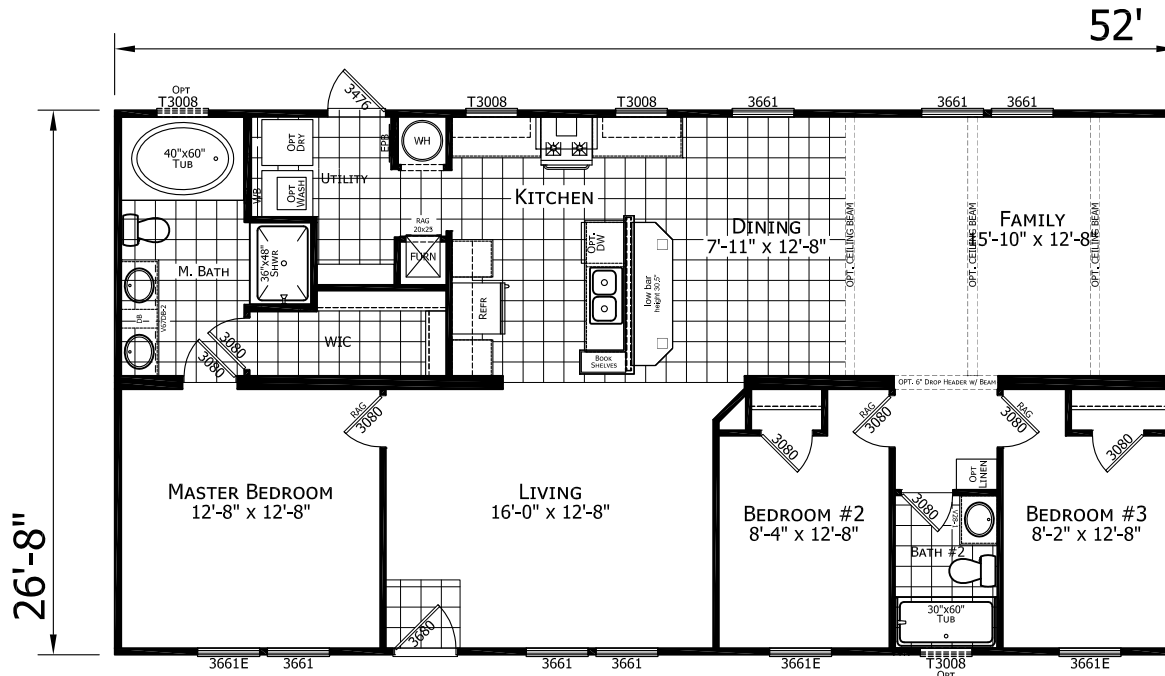

Murray

Dutch Elite Series

1,387 SQ. FT. (Approximate) 3 Bedroom, 2 Bath

Last Updated: 12-9-24

FACTORY SELECT HOMES
1480 Northside Drive
Statesville, NC 28625

FactorySelectHomeCenter.com | 1-800-965-6842

IMPORTANT: Alta Cima Corp reserves the right to modify, cancel or substitute products or features of this event at any time without prior notice or obligation. Pictures and other promotional materials are representative and may depict or contain floor plans, square footages, elevations, options, upgrades, extra design features, decorations, floor coverings, specialty light fixtures, custom paint and wall coverings, window treatments, landscaping, sound and alarm systems, furnishings, appliances, and other designer/decorator features and amenities that are not included as part of the home and/or may not be available at all locations. Home, pricing and community information is subject to change, and homes to prior sale, at any time without notice or obligation. ©2020 Alta Cima Corp. All rights reserved.