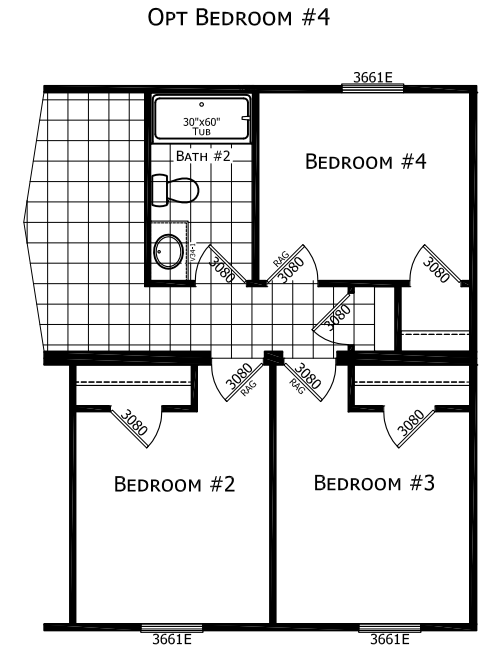

Murray

Dutch Elite Series

1,387 SQ. FT. (Approximate) 3 Bedroom, 2 Bath

Last Updated: 12-9-24

FACTORY SELECT HOMES
1480 Northside Drive
Statesville, NC 28625

FactorySelectHomeCenter.com | 1-800-965-6842

IMPORTANT: Alta Cima Corp reserves the right to modify, cancel or substitute products or features of this event at any time without prior notice or obligation. Pictures and other promotional materials are representative and may depict or contain floor plans, square footages, elevations, options, upgrades, extra design features, decorations, floor coverings, specialty light fixtures, custom paint and wall coverings, window treatments, landscaping, sound and alarm systems, furnishings, appliances, and other designer/decorator features and amenities that are not included as part of the home and/or may not be available at all locations. Home, pricing and community information is subject to change, and homes to prior sale, at any time without notice or obligation. ©2020 Alta Cima Corp. All rights reserved.