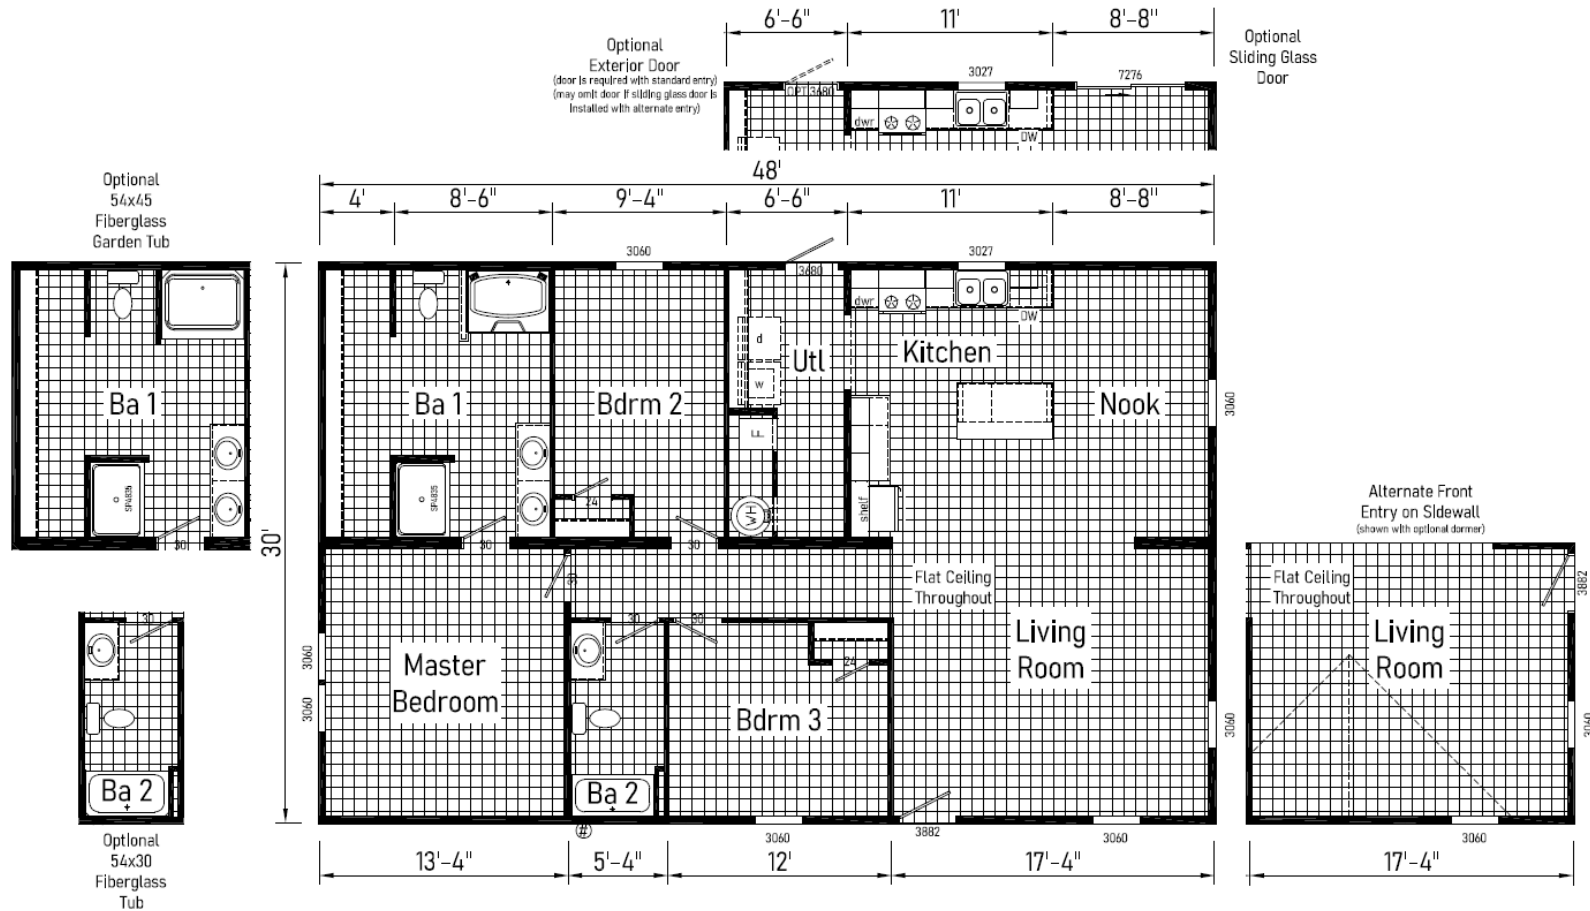

Moneta

Phoenix Series

1,440 SQ. FT. (Approximate) 3 Bedroom, 2 Bath

Last Updated: 3-25-24

FACTORY SELECT HOMES
1480 Northside Drive
Statesville, NC 28625

FactorySelectHomeCenter.com | 1-800-965-6842

IMPORTANT: Alta Cima Corp reserves the right to modify, cancel or substitute products or features of this event at any time without prior notice or obligation. Pictures and other promotional materials are representative and may depict or contain floor plans, square footages, elevations, options, upgrades, extra design features, decorations, floor coverings, specialty light fixtures, custom paint and wall coverings, window treatments, landscaping, sound and alarm systems, furnishings, appliances, and other designer/decorator features and amenities that are not included as part of the home and/or may not be available at all locations. Home, pricing and community information is subject to change, and homes to prior sale, at any time without notice or obligation. ©2020 Alta Cima Corp. All rights reserved.