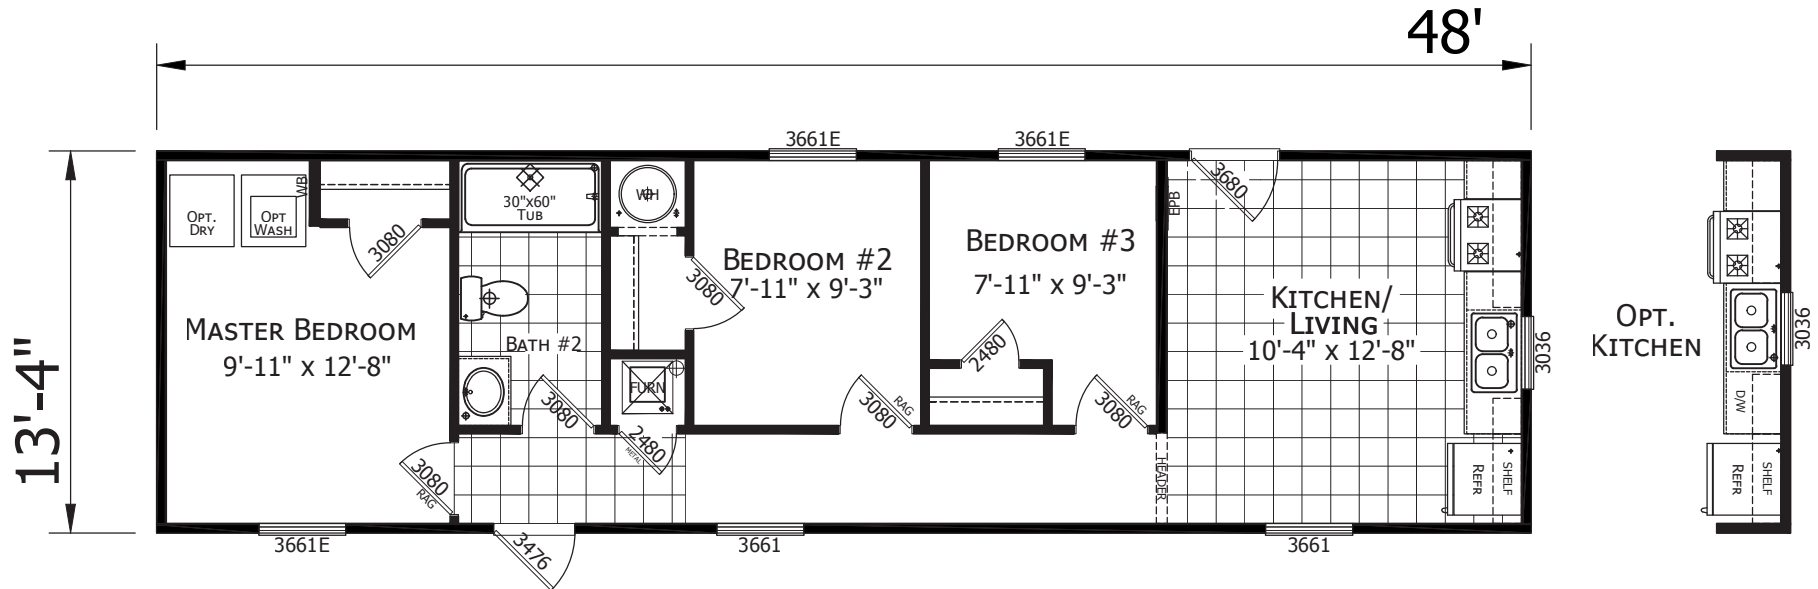

# Makaroff

Dutch Elite Series

640 SQ. FT. (Approximate) 3 Bedroom, 1 Bath

Last Updated: 12-9-24

**FACTORY SELECT HOMES**  
 1480 Northside Drive  
 Statesville, NC 28625

**FactorySelectHomeCenter.com | 1-800-965-6842**