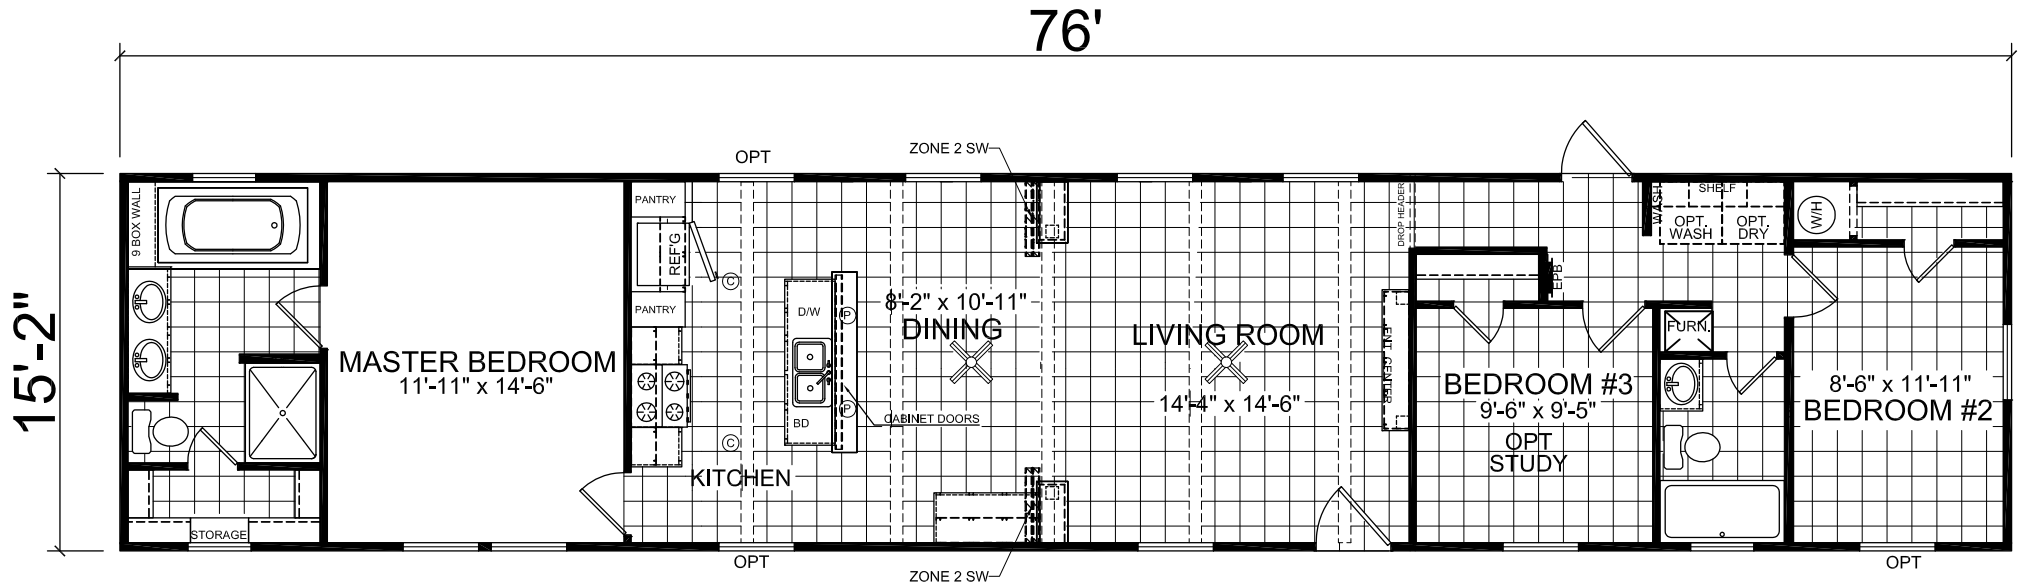

Lenoir

Dutch Elite Series

1,153 SQ. FT. (Approximate) 3 Bedroom, 2 Bath

Last Updated: 12-9-24

FACTORY SELECT HOMES
 1480 Northside Drive
 Statesville, NC 28625

FactorySelectHomeCenter.com | 1-800-965-6842

IMPORTANT: Alta Cima Corp reserves the right to modify, cancel or substitute products or features of this event at any time without prior notice or obligation. Pictures and other promotional materials are representative and may depict or contain floor plans, square footages, elevations, options, upgrades, extra design features, decorations, floor coverings, specialty light fixtures, custom paint and wall coverings, window treatments, landscaping, sound and alarm systems, furnishings, appliances, and other designer/decorator features and amenities that are not included as part of the home and/or may not be available at all locations. Home, pricing and community information is subject to change, and homes to prior sale, at any time without notice or obligation. ©2020 Alta Cima Corp. All rights reserved.