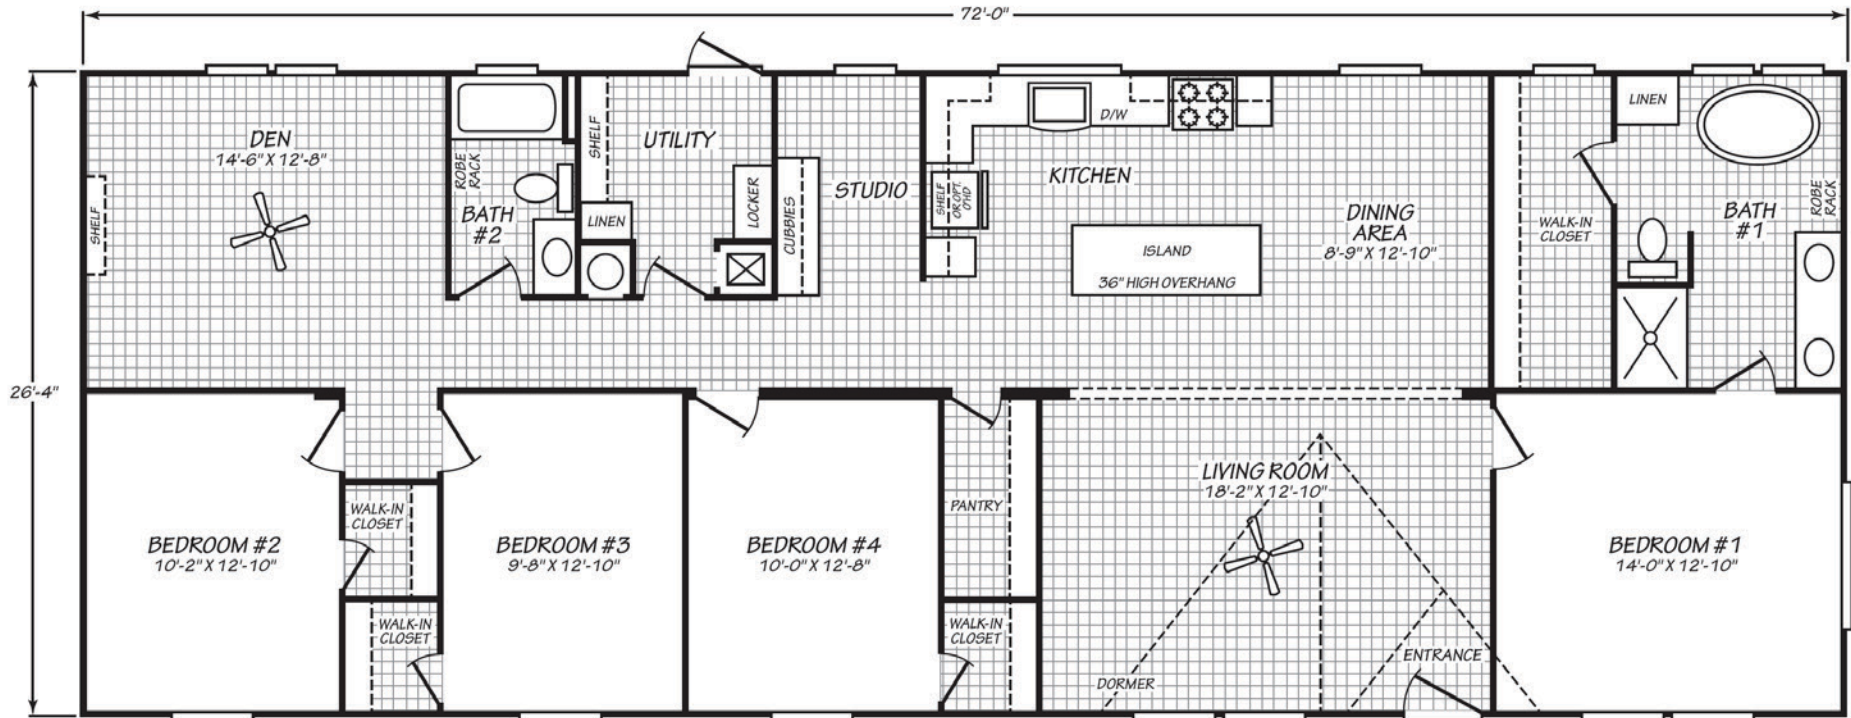

Keeling

Berkshire Series

1,896 SQ. FT. (Approximate) 4 Bedroom, 2 Bath

Last Updated: 11-10-22

FACTORY SELECT HOMES

1480 Northside Drive
Statesville, NC 28625

FactorySelectHomeCenter.com | 1-800-965-6842

IMPORTANT: Alta Cima Corp reserves the right to modify, cancel or substitute products or features of this event at any time without prior notice or obligation. Pictures and other promotional materials are representative and may depict or contain floor plans, square footages, elevations, options, upgrades, extra design features, decorations, floor coverings, specialty light fixtures, custom paint and wall coverings, window treatments, landscaping, sound and alarm systems, furnishings, appliances, and other designer/decorator features and amenities that are not included as part of the home and/or may not be available at all locations. Home, pricing and community information is subject to change, and homes to prior sale, at any time without notice or obligation. ©2020 Alta Cima Corp. All rights reserved.