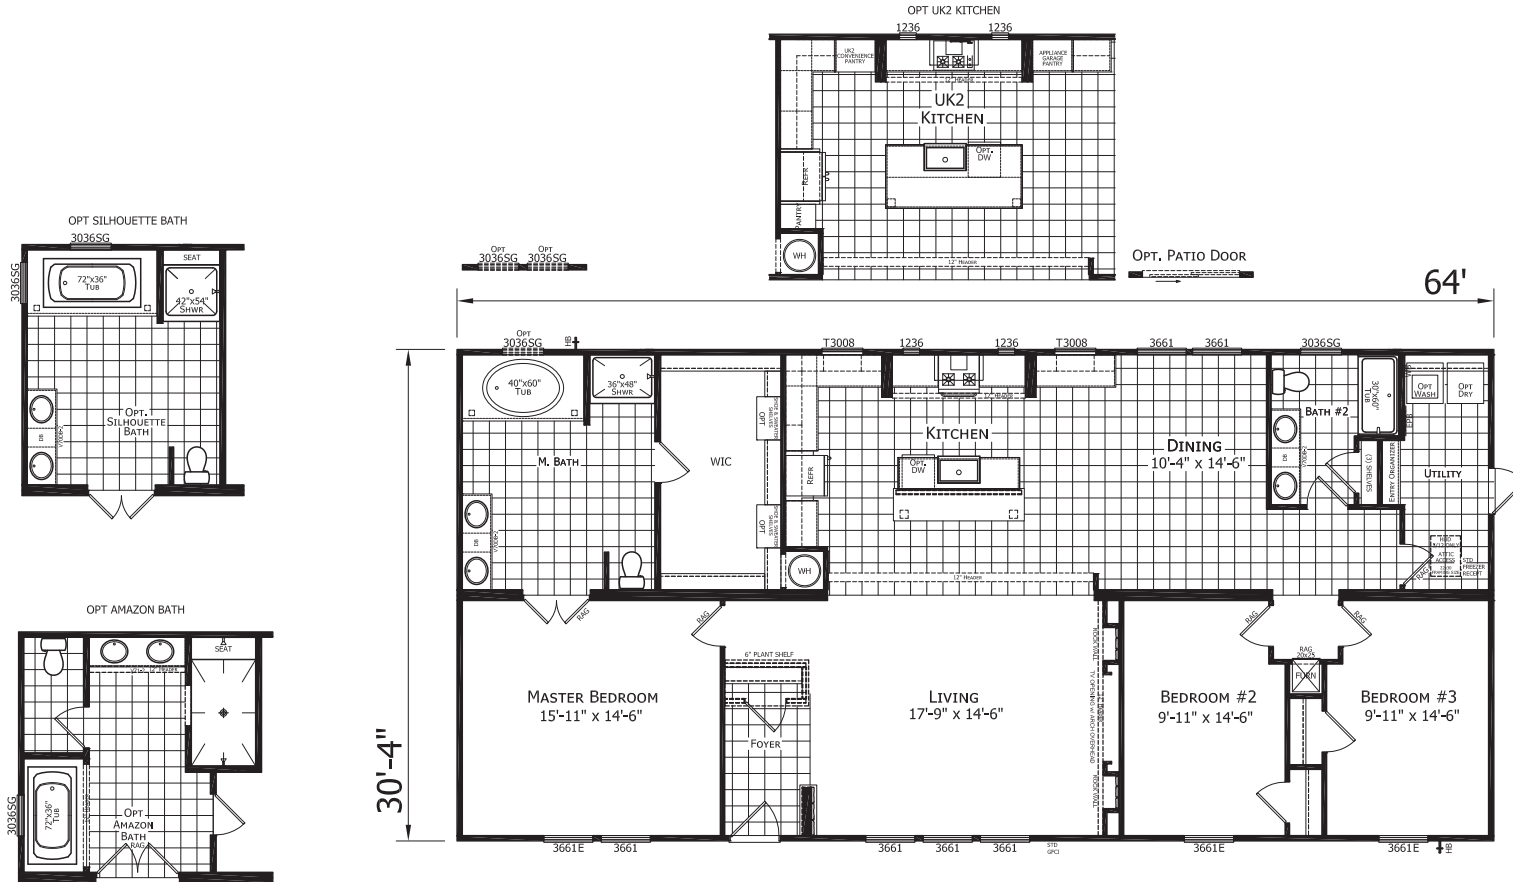

Fairgreen

Chateau Collection

1,941 SQ. FT. (Approximate) 3 Bedroom, 2 Bath

Last Updated: 10-7-22

FACTORY SELECT HOMES

1480 Northside Drive
Statesville, NC 28625

FactorySelectHomeCenter.com | 1-800-965-6842

IMPORTANT: Alta Cima Corp reserves the right to modify, cancel or substitute products or features of this event at any time without prior notice or obligation. Pictures and other promotional materials are representative and may depict or contain floor plans, square footages, elevations, options, upgrades, extra design features, decorations, floor coverings, specialty light fixtures, custom paint and wall coverings, window treatments, landscaping, sound and alarm systems, furnishings, appliances, and other designer/decorator features and amenities that are not included as part of the home and/or may not be available at all locations. Home, pricing and community information is subject to change, and homes to prior sale, at any time without notice or obligation. ©2020 Alta Cima Corp. All rights reserved.