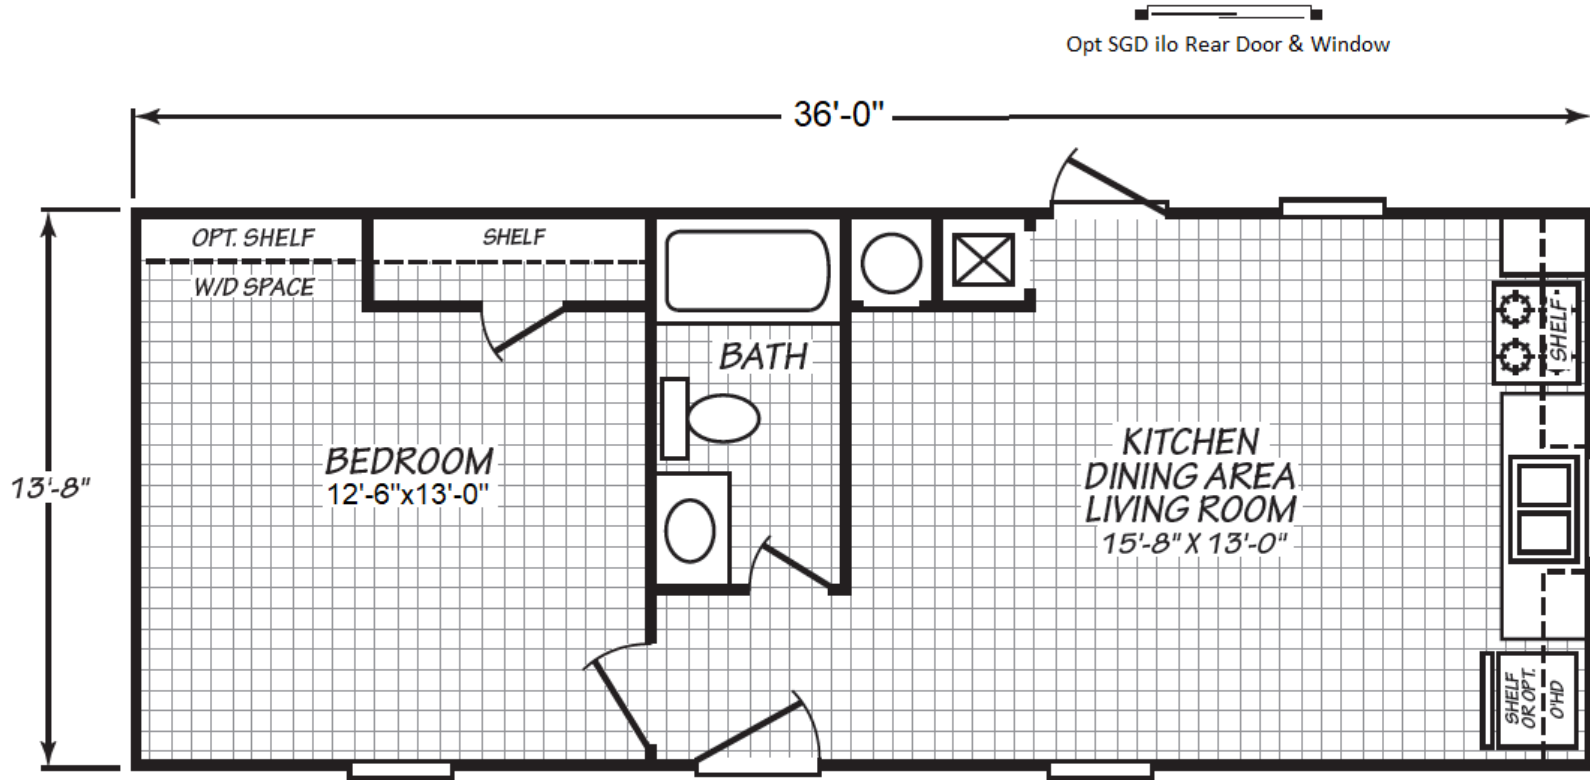

# Erwin

Expo Elite Series

492 SQ. FT. (Approximate) 1 Bedroom, 1 Bath

Last Updated: 3-7-23